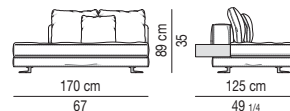

SOFA CON TOP 44X44 SOFA WITH TOP CM 44X44