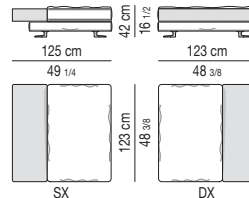

PANCA CON TOP CM 44X123 BENCH WITH TOP CM 44X123