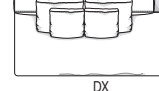

SOFA CON TOP 44X44 SOFA WITH TOP CM 44X44