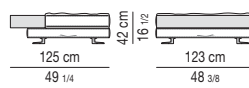

PANCA CON TOP CM 44X123 | BENCH WITH TOP CM 44X123