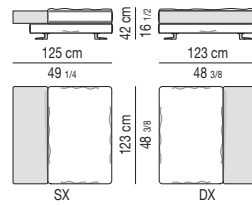

PANCA CON TOP CM 44X123 BENCH WITH TOP CM 44X123