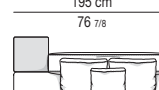

SOFA CON TOP 44X44 SOFA WITH TOP CM 44X44