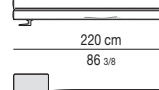

SOFA CON TOP 44X44 SOFA WITH TOP CM 44X44