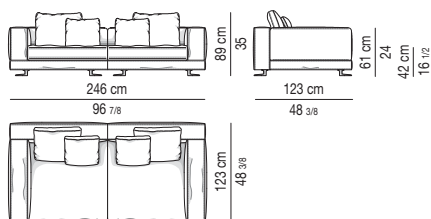

WHITE | DEPTH CM 123

DIVANO | SOFA