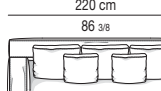

SOFA ELEMENTO TERMINALE SOFA ELEMENT WITH 1 ARMREST