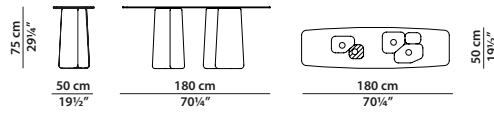

Wooden crate equipped with two sensors to check for any damage occurred during transport. (Refer to "Important information").

120 x 120 h30
Tavolino. Small table.

160 x 160 h30
Tavolino. Small table.

210 x 90 h30
Tavolino. Small table.

180 x 50 h75
Consolle.

210 x 50 h75
Consolle.

140 x 110 h65
Tavolo. Table.