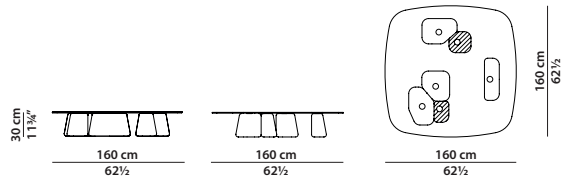

Wooden crate equipped with two sensors to check for any damage occurred during transport. (Refer to "Important information").

120 x 120 h30
Tavolino. Small table.

160 x 160 h30
Tavolino. Small table.

210 x 90 h30
Tavolino. Small table.

180 x 50 h75
Consolle.

210 x 50 h75
Consolle.

140 x 110 h65
Tavolo. Table.