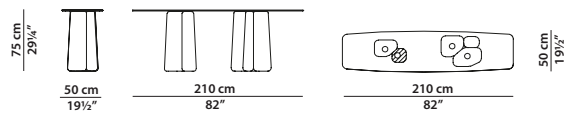

Wooden crate equipped with two sensors to check for any damage occurred during transport. (Refer to "Important information").

120 x 120 h30
Tavolino. Small table.

160 x 160 h30
Tavolino. Small table.

210 x 90 h30
Tavolino. Small table.

180 x 50 h75
Consolle.

210 x 50 h75
Consolle.

140 x 110 h65
Tavolo. Table.