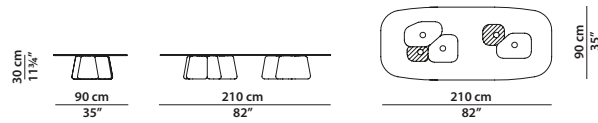

Wooden crate equipped with two sensors to check for any damage occurred during transport. (Refer to "Important information").

120 x 120 h30
Tavolino. Small table.

160 x 160 h30
Tavolino. Small table.

210 x 90 h30
Tavolino. Small table.

180 x 50 h75
Consolle.

210 x 50 h75
Consolle.

140 x 110 h65
Tavolo. Table.