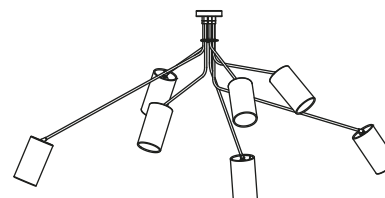

shades 11cm diameter x 20cm
(4 1/2" diameter x 8")

suspension extension kit available if a drop
larger than 870mm (34") is required

bulbs please specify the required overall drop
from the ceiling to the bottom of the fitting

weight 12kg (27lbs)

certification

1850mm (73")

1850mm (73")

870mm (34")

ceiling plate mounting dimensions