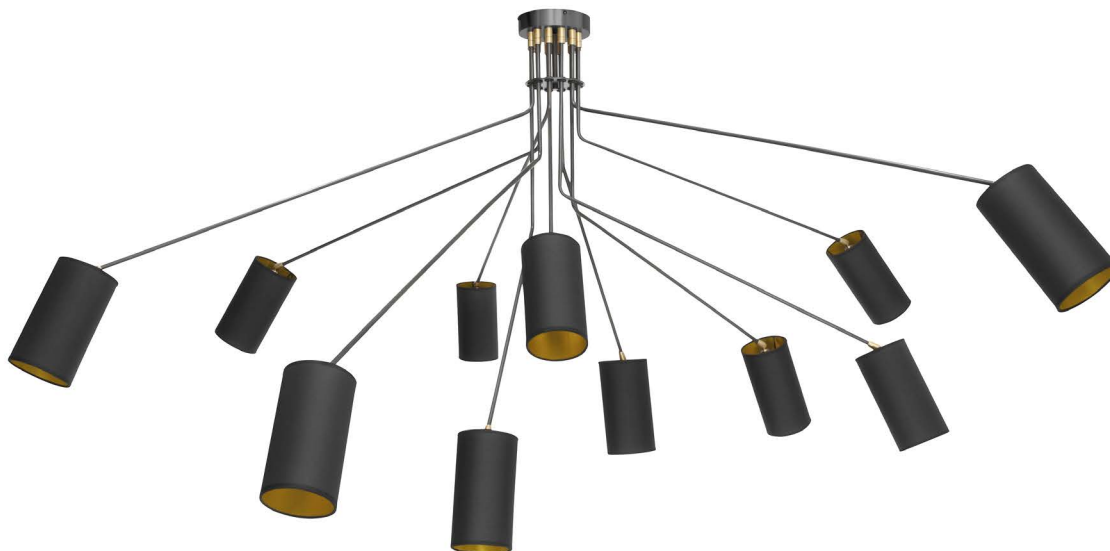

# ARRAY LARGE COTTON PENDANT

- finish** bronze with satin brass details  
black cotton shades with gold lining  
**CTO-01-040-0001**
- shades** 11cm diameter x 20cm  
(4 1/2" diameter x 8")
- suspension** extension kit available if a drop  
larger than 1100mm (43") is required  
  
please specify the required overall drop  
from the ceiling to the bottom of the fitting
- bulbs** 240v - 11 x E27, 25w max  
120v - 11 x E26, 25w max  
(no bulbs supplied)
- weight** 15kg (33lbs)

**certification**

2700mm (106")

2700mm (106")

1100mm (43")

**ceiling plate mounting dimensions**