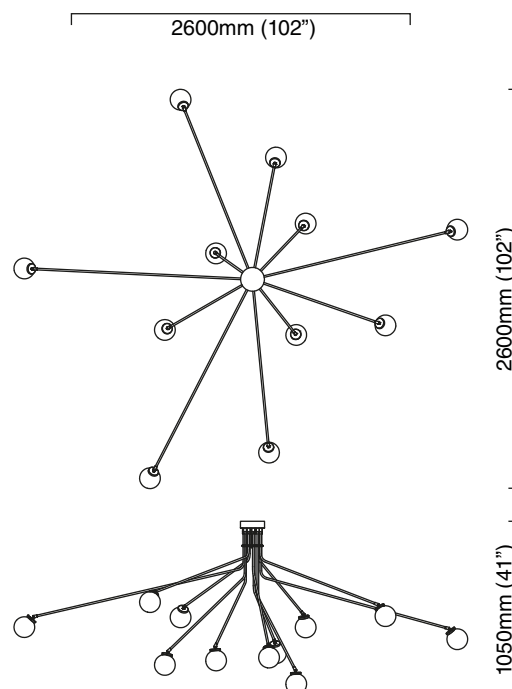

ARRAY LARGE OPAL PENDANT

- finish** bronze with satin brass details
CTO-01-040-0101
- shades** opal glass - 120mm (5") diameter
- suspension** extension kit available if a drop larger than 1050mm (41") is required

please specify the required overall drop from the ceiling to the bottom of the fitting
- bulbs** 240v - 11 x G9 mains halogen, 25w max
120v - 11 x G9 mains halogen, 25w max (no bulbs supplied)
- weight** 20kg (44lbs)
- certification**

ceiling plate mounting dimensions