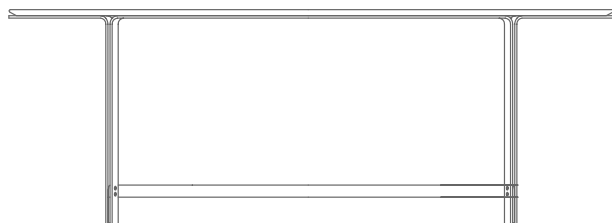

CLARKE | *CARLO COLOMBO* | **2013**

TIPOLOGIE TAVOLI - TAVOLINI/CONSOLLE

PRODOTTO TAVOLO

STRUTTURA IN METALLO NELLE SEGUENTI
FINITURE: SATINATO, CROMATO, BRUNITO O
CROMO NERO, CHAMPAGNE

PIANO IN MARMO CALACATTA ORO LUCIDO,
CALACATTA ORO OPACO, EMPERADOR
LUCIDO, EMPERADOR OPACO, BIANCO
CARRARA LUCIDO, NERO MARQUINIA
LUCIDO.

CATEGORIES TABLES - SMALL TABLES/
CONSOLE

PRODUCT TABLE

FRAME IN SATINED, CHROMED,
BURNISHED, CHAMPAGNE OR BLACK
CHROMED METAL.

TOP IN MARBLE GLOSSY WHITE CARRARA,
GLOSSY BLACK MARQUINIA, GLOSSY
CALACATTA ORO, MAT CALACATTA ORO,
GLOSSY EMPERADOR, MAT EMPERADOR

PRODUKTARTEN TISCHE - COUCHTISCHE/
KONSOLEN

PRODUKT TISCH

GESTELL METALLGESTELL SATINIERT,
CHROM, SCHWARZ CHROM, BRÜNIERT ODER
CHAMPAGNER.

PLATTE MARMORPLATTE: CARRARA WEISS
POLIERT, CALACATTA ORO MATT ODER
POLIERT, EMPERADOR MATT ODER POLIERT,
SCHWARZ MARQUINIA POLIERT.