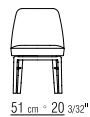

24701/ 24702