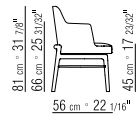

24701/ 24702