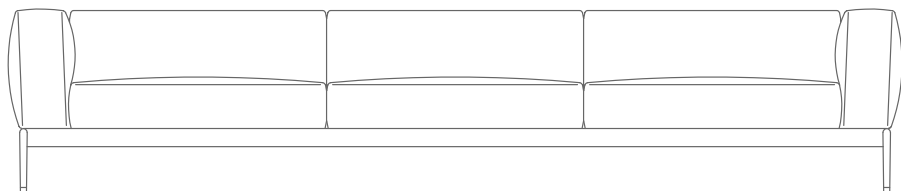

CUSCINI SCHIENALE/CUSCINI OPTIONAL IN PIUMA D'OCA STERILIZZATA (CERTIFICATA ASSOPIUMA, ETICHETTA ORO) A RICHIESTA CON SUPPLEMENTO DI PREZZO

PIEDI IN ALLUMINIO PRESSOFUSO NELLE FINITURE SATINATO, CROMATO, CROMO NERO, BRUNITO, CHAMPAGNE. APPOGGIO A TERRA SU PUNTALI IN MATERIALE TERMOPLASTICO

RIVESTIMENTO SFODERABILE SIA NELLA VERSIONE IN TESSUTO CHE NELLA VERSIONE IN PELLE.

LE MISURE DI INGOMBRO DI BRACCIOLO E SCHIENALE SONO DA CONSIDERARSI INDICATIVE

CATEGORIES SOFAS/SECTIONAL SOFAS/OTTOMANS

PRODUCT SOFA/ SECTIONAL SOFA/OTTOMAN

STRUCTURE IN METAL WITH SOFT TOPPER IN POLYURETHANE FOAM COVERED WITH A PROTECTIVE LAMINATED FABRIC

SEAT CUSHIONS IN STERILIZED GOOSE DOWN (ASSOPIUMA CERTIFIED, GOLD LABEL) WITH INSERT IN CRUSHPROOF, VARIABLE DENSITY MATERIAL

BACKREST/ARMREST IN METAL WITH POLYURETHANE FOAM AND STERILIZED GOOSE DOWN (ASSOPIUMA CERTIFIED, GOLD LABEL) PADDING

BACKREST CUSHIONS 75X75 CM IN STERILIZED GOOSE DOWN (ASSOPIUMA CERTIFIED, GOLD LABEL) WITH BOLSTER

BACKREST CUSHIONS/OPTIONAL CUSHIONS IN STERILIZED GOOSE DOWN (ASSOPIUMA CERTIFIED, GOLD LABEL) UPON REQUEST, WITH UPCHARGE

FEET IN CAST ALUMINUM WITH SATIN, CHROME, BLACK CHROME, BURNISHED OR CHAMPAGNE FINISH. RESTS ON PADS MADE OF THERMOPLASTIC MATERIAL

UPHOLSTERY IS REMOVABLE IN BOTH THE FABRIC AND LEATHER VERSIONS.

THE OVERALL DIMENSIONS OF THE ARMREST AND BACKREST ARE INDICATIVE