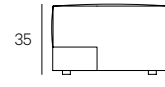

## TECHNICAL DATA

---

Ø cm 43x50h swivel  
Seat cm 43h

Ø cm 43x43h  
Seat cm 43h

Ø cm 60x36h swivel  
Seat cm 36h

Ø cm 60x36h  
Seat cm 36h

## TECHNICAL DRAWINGS

---

Ø 45

Ø 45

Ø 60

Ø 60