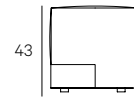

## TECHNICAL DATA

---

Ø cm 43x50h swivel  
Seat cm 43h

Ø cm 43x43h  
Seat cm 43h

Ø cm 60x36h swivel  
Seat cm 36h

Ø cm 60x36h  
Seat cm 36h

## TECHNICAL DRAWINGS

---

Ø 45

Ø 45

Ø 60

Ø 60