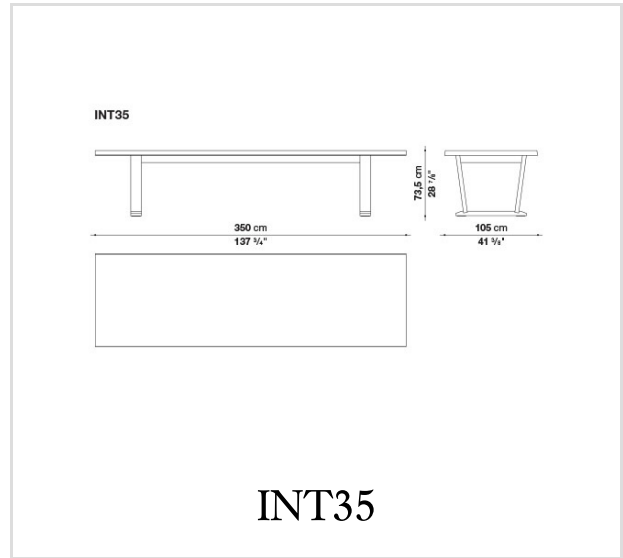


InToto

TABLES

Antonio Citterio

Description

A dining table entirely in wood with a characteristic minimal design that truly highlights the precious solid wood trestle structure. The table comes in two large sizes, cm.300x105, cm.350x105 and cm.410x105, in natural wenge, light brushed oak, black brushed oak, grey oak or smoked oak.

Technical information

Top

solid wood, veneered plywood panel with honeycomb-core and wood particles

Frame

solid wood

Ferrules

felt

Technical drawings

B&B Italia reserves the right to make technological and aesthetic improvements to its models, including changes to the sizes and materials, without notice. The technical drawings do not define the details of the product. The measurements shown are indicative and may undergo changes. In particular, the dimensions relevant to the padded parts are subject to usage tolerances over time caused by the normal adjustment of the padding. For the specific information, please contact the dealer closest to you.