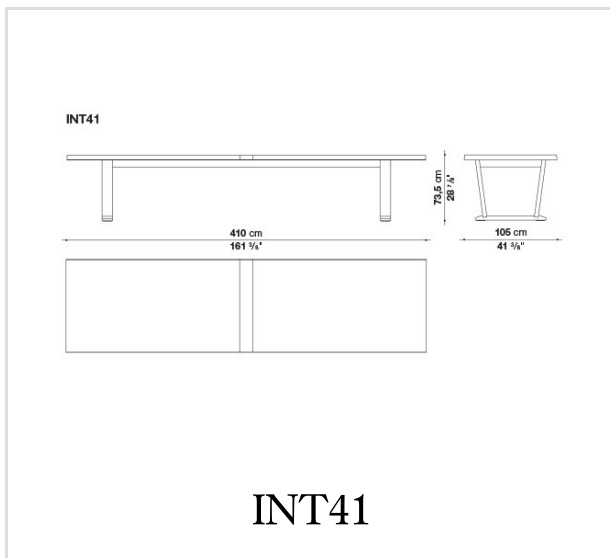


InToto

TABLES

Antonio Citterio

Description

A dining table entirely in wood with a characteristic minimal design that truly highlights the precious solid wood trestle structure. The table comes in two large sizes, cm.300x105, cm.350x105 and cm.410x105, in natural wenge, light brushed oak, black brushed oak, grey oak or smoked oak.

Technical information

Top

solid wood, veneered plywood panel with honeycomb-core and wood particles

Frame

solid wood

Ferrules

felt

Technical drawings