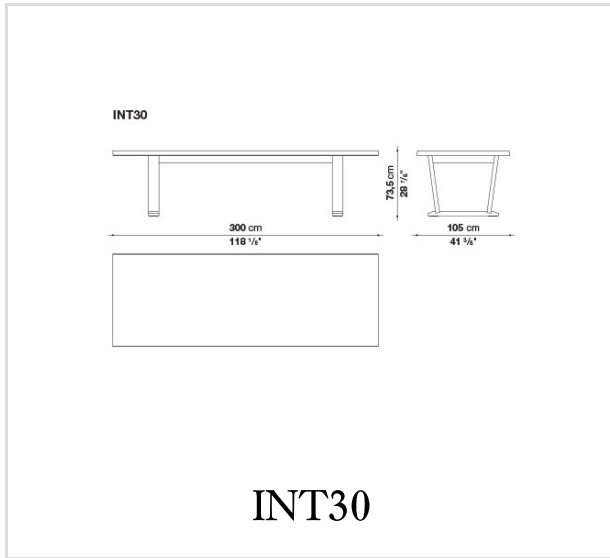


InToto

TABLES

Antonio Citterio

Description

A dining table entirely in wood with a characteristic minimal design that truly highlights the precious solid wood trestle structure. The table comes in two large sizes, cm.300x105, cm.350x105 and cm.410x105, in natural wenge, light brushed oak, black brushed oak, grey oak or smoked oak.

B&B Italia reserves the right to make technological and aesthetic improvements to its models, including changes to the sizes and materials, without notice. The technical drawings do not define the details of the product. The measurements shown are indicative and may undergo changes. In particular, the dimensions relevant to the padded parts are subject to usage tolerances over time caused by the normal adjustment of the padding. For the specific information, please contact the dealer closest to you.