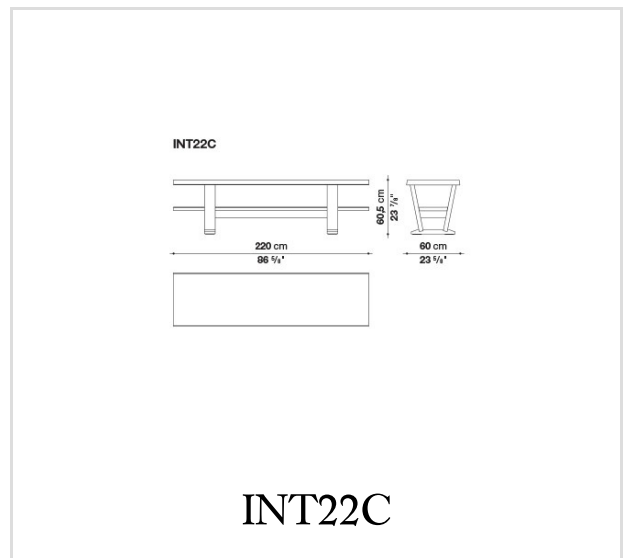


InToto

TABLES

Antonio Citterio

Description

A dining table entirely in wood with a characteristic minimal design that truly highlights the precious solid wood trestle structure. The table comes in two large sizes, cm.300x105, cm.350x105 and cm.410x105, in natural wenge, light brushed oak, black brushed oak, grey oak or smoked oak.

Technical information

Top

solid wood, veneered plywood panel with honeycomb-core and wood particles

Frame

solid wood

Ferrules

felt

Technical drawings