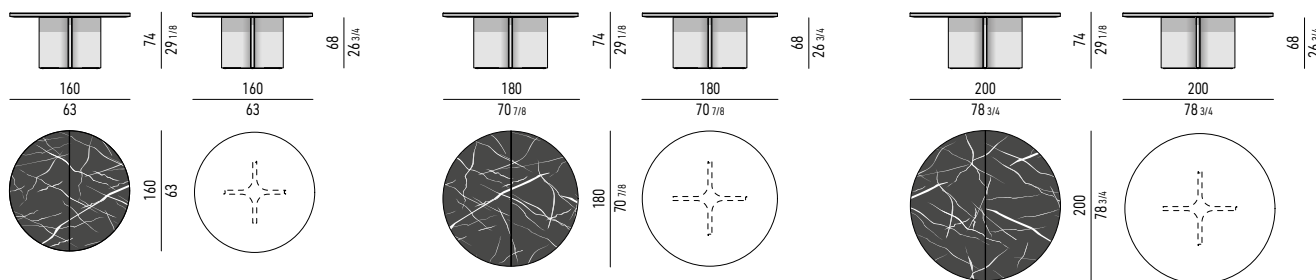

Finitions :

- marbre Bianconero, épaisseur 15 mm ;
- marbre Marron Damasco, épaisseur 15 mm.

Patin en feutre.

MARVIN LAZY SUSAN

MARMO MARBLE

PIANO TOP

MARMO MARBLE

FRASSINO ASH

BASE BASE

METALLO LUCIDO POLISHED METAL

ACCIAIO SATINATO SATIN STEEL

PIANO MARMO BIANCONERO | BIANCONERO MARBLE TOP

IL PIANO IN MARMO È DIVISO IN 2 PARTI
THE TOP IN MARBLE IS DIVIDED INTO 2 PIECES

IL PIANO IN MARMO È DIVISO IN 2 PARTI
THE TOP IN MARBLE IS DIVIDED INTO 2 PIECES

IL PIANO IN MARMO È DIVISO IN 2 PARTI
THE TOP IN MARBLE IS DIVIDED INTO 2 PIECES

IL PIANO IN MARMO È DIVISO IN 2 PARTI
THE TOP IN MARBLE IS DIVIDED INTO 2 PIECES

PIANO MARMO MARRON DAMASCO | MARRON DAMASCO MARBLE TOP

IL PIANO IN MARMO È DIVISO IN 2 PARTI
THE TOP IN MARBLE IS DIVIDED INTO 2 PIECES

IL PIANO IN MARMO È DIVISO IN 2 PARTI
THE TOP IN MARBLE IS DIVIDED INTO 2 PIECES

IL PIANO IN MARMO È DIVISO IN 2 PARTI
THE TOP IN MARBLE IS DIVIDED INTO 2 PIECES