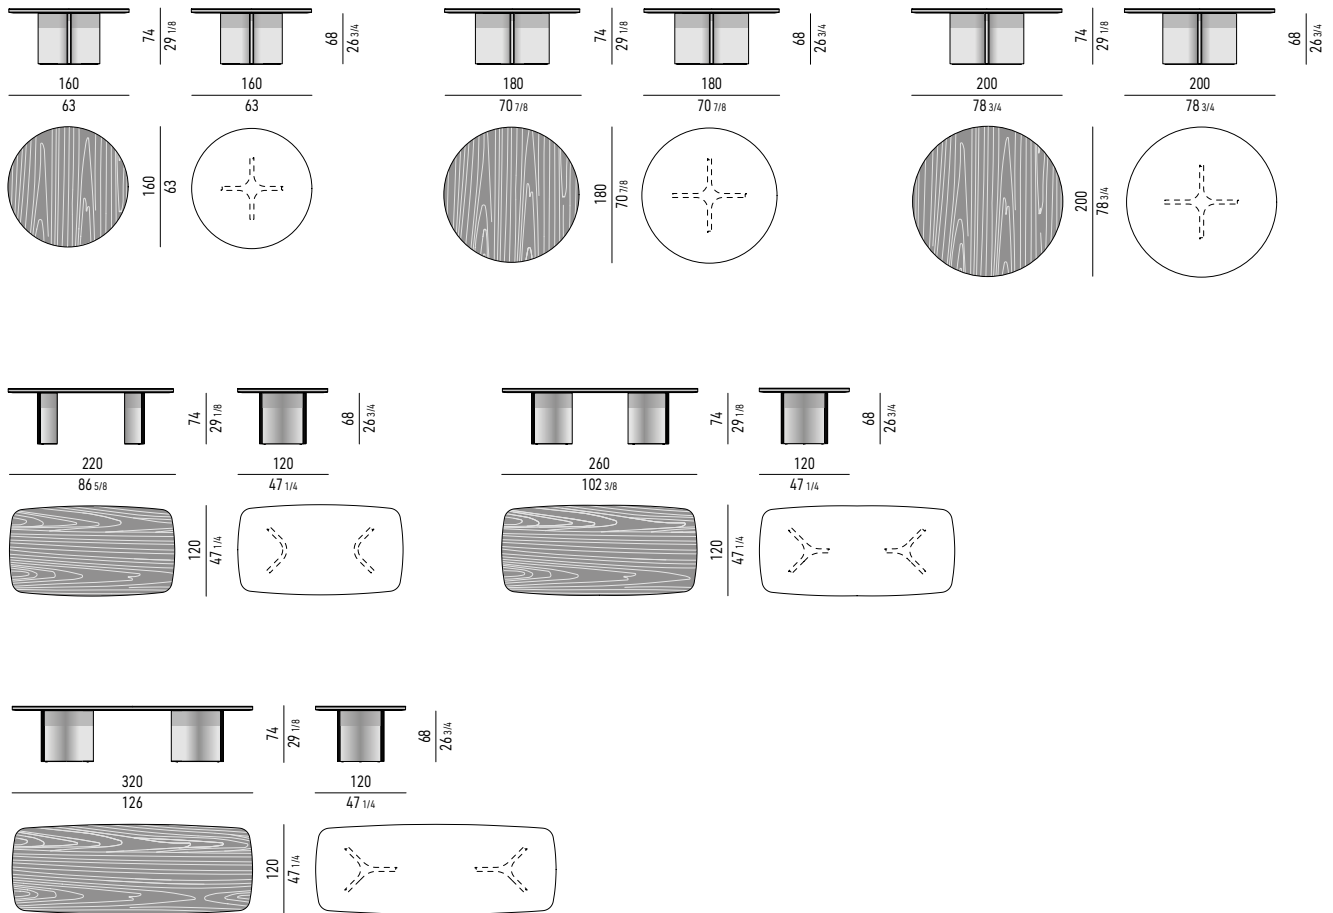

IL PIANO IN MARMO È DIVISO IN 2 PARTI
THE TOP IN MARBLE IS DIVIDED INTO 2 PIECES

IL PIANO IN MARMO È DIVISO IN 2 PARTI
THE TOP IN MARBLE IS DIVIDED INTO 2 PIECES

PIANO MARMO MARRON DAMASCO | MARRON DAMASCO MARBLE TOP

IL PIANO IN MARMO È DIVISO IN 2 PARTI
THE TOP IN MARBLE IS DIVIDED INTO 2 PIECES

IL PIANO IN MARMO È DIVISO IN 2 PARTI
THE TOP IN MARBLE IS DIVIDED INTO 2 PIECES

IL PIANO IN MARMO È DIVISO IN 2 PARTI
THE TOP IN MARBLE IS DIVIDED INTO 2 PIECES

IL PIANO IN MARMO È DIVISO IN 2 PARTI
THE TOP IN MARBLE IS DIVIDED INTO 2 PIECES

Minotti

PIANO FRASSINO | ASH TOP

MARVIN LAZY SUSAN

PIANO MARMO BIANCONERO | BIANCONERO MARBLE TOP

PIANO MARMO MARRON DAMASCO | MARRON DAMASCO MARBLE TOP