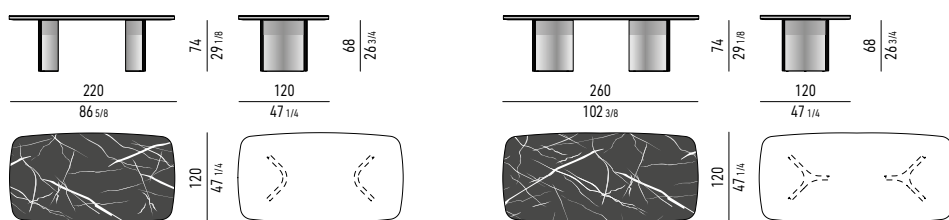

Finitions :

- marbre Bianconero, épaisseur 15 mm ;
- marbre Marron Damasco, épaisseur 15 mm.

Patin en feutre.

MARVIN LAZY SUSAN

MARMO MARBLE

PIANO TOP

MARMO MARBLE

FRASSINO ASH

BASE BASE

METALLO LUCIDO POLISHED METAL

ACCIAIO SATINATO SATIN STEEL

PIANO MARMO BIANCONERO | BIANCONERO MARBLE TOP

IL PIANO IN MARMO È DIVISO IN 2 PARTI
THE TOP IN MARBLE IS DIVIDED INTO 2 PIECES

IL PIANO IN MARMO È DIVISO IN 2 PARTI
THE TOP IN MARBLE IS DIVIDED INTO 2 PIECES

IL PIANO IN MARMO È DIVISO IN 2 PARTI
THE TOP IN MARBLE IS DIVIDED INTO 2 PIECES

IL PIANO IN MARMO È DIVISO IN 2 PARTI
THE TOP IN MARBLE IS DIVIDED INTO 2 PIECES

PIANO MARMO MARRON DAMASCO | MARRON DAMASCO MARBLE TOP