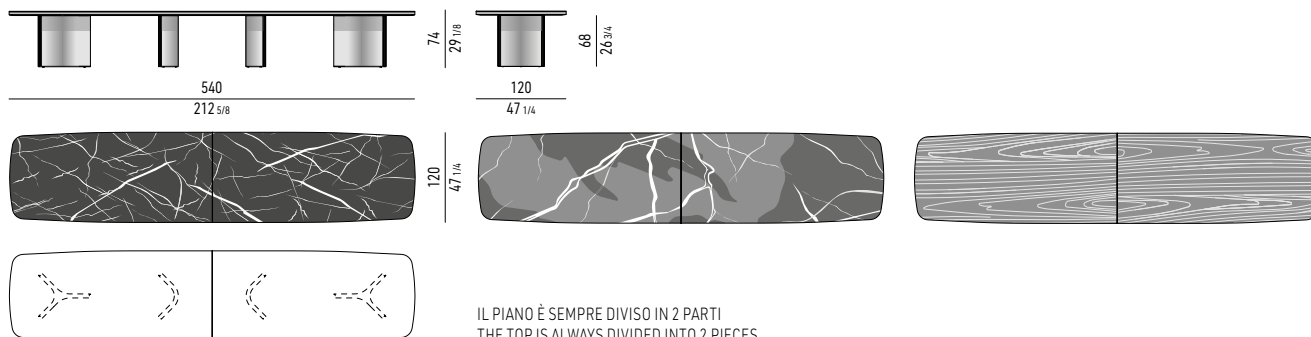

IL PIANO IN MARMO È DIVISO IN 2 PARTI
THE TOP IN MARBLE IS DIVIDED INTO 2 PIECES

IL PIANO IN MARMO È DIVISO IN 2 PARTI
THE TOP IN MARBLE IS DIVIDED INTO 2 PIECES

PIANO MARMO MARRON DAMASCO | MARRON DAMASCO MARBLE TOP

IL PIANO IN MARMO È DIVISO IN 2 PARTI
THE TOP IN MARBLE IS DIVIDED INTO 2 PIECES

IL PIANO IN MARMO È DIVISO IN 2 PARTI
THE TOP IN MARBLE IS DIVIDED INTO 2 PIECES

IL PIANO IN MARMO È DIVISO IN 2 PARTI
THE TOP IN MARBLE IS DIVIDED INTO 2 PIECES

IL PIANO IN MARMO È DIVISO IN 2 PARTI
THE TOP IN MARBLE IS DIVIDED INTO 2 PIECES

Minotti

PIANO FRASSINO | ASH TOP

MARVIN LAZY SUSAN

PIANO MARMO BIANCONERO | BIANCONERO MARBLE TOP

PIANO MARMO MARRON DAMASCO | MARRON DAMASCO MARBLE TOP

Minotti

ESEMPI DI TAVOLO **SU MISURA** - DISPONIBILI PER PIANO IN MARMO E LEGNO
CUSTOM-MADE TABLE EXAMPLES - AVAILABLE FOR MARBLE AND WOOD TOP

IL PIANO È SEMPRE DIVISO IN 2 PARTI
THE TOP IS ALWAYS DIVIDED INTO 2 PIECES