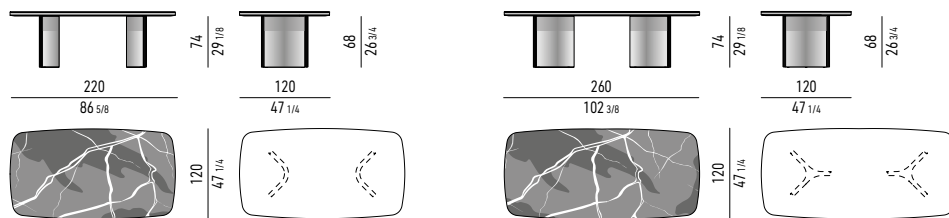

BASE BASE

METALLO LUCIDO POLISHED METAL

ACCIAIO SATINATO SATIN STEEL

PIANO MARMO BIANCONERO | BIANCONERO MARBLE TOP

IL PIANO IN MARMO È DIVISO IN 2 PARTI
THE TOP IN MARBLE IS DIVIDED INTO 2 PIECES

IL PIANO IN MARMO È DIVISO IN 2 PARTI
THE TOP IN MARBLE IS DIVIDED INTO 2 PIECES

IL PIANO IN MARMO È DIVISO IN 2 PARTI
THE TOP IN MARBLE IS DIVIDED INTO 2 PIECES

IL PIANO IN MARMO È DIVISO IN 2 PARTI
THE TOP IN MARBLE IS DIVIDED INTO 2 PIECES

PIANO MARMO MARRON DAMASCO | MARRON DAMASCO MARBLE TOP

IL PIANO IN MARMO È DIVISO IN 2 PARTI
THE TOP IN MARBLE IS DIVIDED INTO 2 PIECES

IL PIANO IN MARMO È DIVISO IN 2 PARTI
THE TOP IN MARBLE IS DIVIDED INTO 2 PIECES

IL PIANO IN MARMO È DIVISO IN 2 PARTI
THE TOP IN MARBLE IS DIVIDED INTO 2 PIECES

IL PIANO IN MARMO È DIVISO IN 2 PARTI
THE TOP IN MARBLE IS DIVIDED INTO 2 PIECES

Minotti

PIANO FRASSINO | ASH TOP

MARVIN LAZY SUSAN

PIANO MARMO BIANCONERO | BIANCONERO MARBLE TOP

PIANO MARMO MARRON DAMASCO | MARRON DAMASCO MARBLE TOP