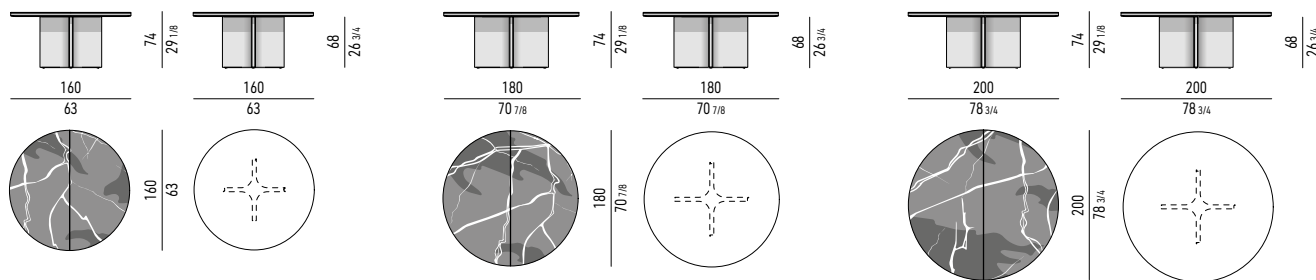

Finitions :

- marbre Bianconero, épaisseur 15 mm ;
- marbre Marron Damasco, épaisseur 15 mm.

Patin en feutre.

MARVIN LAZY SUSAN

MARMO MARBLE

PIANO TOP

MARMO MARBLE

FRASSINO ASH

BASE BASE

METALLO LUCIDO POLISHED METAL

ACCIAIO SATINATO SATIN STEEL

PIANO MARMO BIANCONERO | BIANCONERO MARBLE TOP

IL PIANO IN MARMO È DIVISO IN 2 PARTI
THE TOP IN MARBLE IS DIVIDED INTO 2 PIECES

IL PIANO IN MARMO È DIVISO IN 2 PARTI
THE TOP IN MARBLE IS DIVIDED INTO 2 PIECES

IL PIANO IN MARMO È DIVISO IN 2 PARTI
THE TOP IN MARBLE IS DIVIDED INTO 2 PIECES

IL PIANO IN MARMO È DIVISO IN 2 PARTI
THE TOP IN MARBLE IS DIVIDED INTO 2 PIECES

PIANO MARMO MARRON DAMASCO | MARRON DAMASCO MARBLE TOP

IL PIANO IN MARMO È DIVISO IN 2 PARTI
THE TOP IN MARBLE IS DIVIDED INTO 2 PIECES

IL PIANO IN MARMO È DIVISO IN 2 PARTI
THE TOP IN MARBLE IS DIVIDED INTO 2 PIECES

IL PIANO IN MARMO È DIVISO IN 2 PARTI
THE TOP IN MARBLE IS DIVIDED INTO 2 PIECES