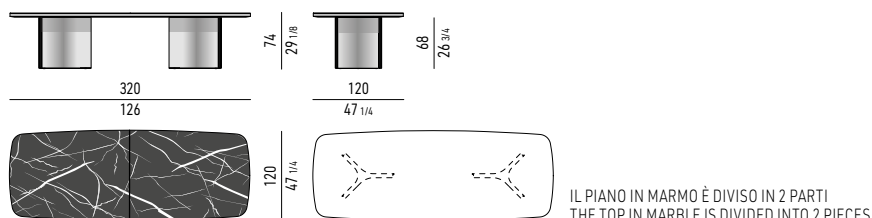

BASE BASE

METALLO LUCIDO POLISHED METAL

ACCIAIO SATINATO SATIN STEEL

PIANO MARMO BIANCONERO | BIANCONERO MARBLE TOP

IL PIANO IN MARMO È DIVISO IN 2 PARTI
THE TOP IN MARBLE IS DIVIDED INTO 2 PIECES

IL PIANO IN MARMO È DIVISO IN 2 PARTI
THE TOP IN MARBLE IS DIVIDED INTO 2 PIECES

IL PIANO IN MARMO È DIVISO IN 2 PARTI
THE TOP IN MARBLE IS DIVIDED INTO 2 PIECES

IL PIANO IN MARMO È DIVISO IN 2 PARTI
THE TOP IN MARBLE IS DIVIDED INTO 2 PIECES

PIANO MARMO MARRON DAMASCO | MARRON DAMASCO MARBLE TOP