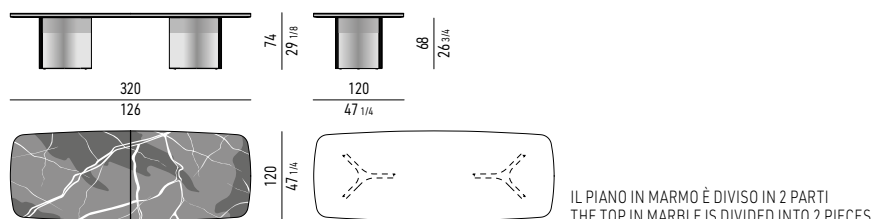

BASE BASE

METALLO LUCIDO POLISHED METAL

ACCIAIO SATINATO SATIN STEEL

PIANO MARMO BIANCONERO | BIANCONERO MARBLE TOP

IL PIANO IN MARMO È DIVISO IN 2 PARTI
THE TOP IN MARBLE IS DIVIDED INTO 2 PIECES

IL PIANO IN MARMO È DIVISO IN 2 PARTI
THE TOP IN MARBLE IS DIVIDED INTO 2 PIECES

IL PIANO IN MARMO È DIVISO IN 2 PARTI
THE TOP IN MARBLE IS DIVIDED INTO 2 PIECES

IL PIANO IN MARMO È DIVISO IN 2 PARTI
THE TOP IN MARBLE IS DIVIDED INTO 2 PIECES

PIANO MARMO MARRON DAMASCO | MARRON DAMASCO MARBLE TOP

IL PIANO IN MARMO È DIVISO IN 2 PARTI
THE TOP IN MARBLE IS DIVIDED INTO 2 PIECES

IL PIANO IN MARMO È DIVISO IN 2 PARTI
THE TOP IN MARBLE IS DIVIDED INTO 2 PIECES

IL PIANO IN MARMO È DIVISO IN 2 PARTI
THE TOP IN MARBLE IS DIVIDED INTO 2 PIECES