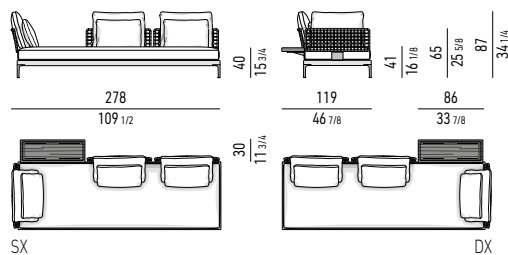

ELEMENTO TERMINALE DAYBED CON **TOP** CM **278X119**
DAYBED ELEMENT WITH 1 ARMREST WITH **TOP** CM **278X119**