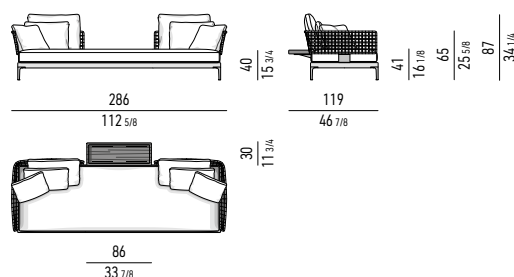

DIVANO OPEN CON TOP CM 286X119
OPEN SOFA WITH TOP CM 286X119