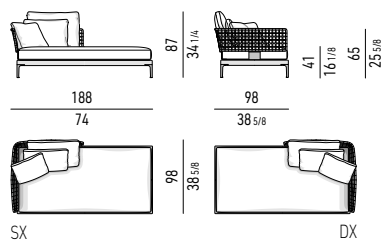

ELEMENTO TERMINALE PENISOLA CM **188X98**
OPEN-END ELEMENT WITH 1 ARMREST CM **188X98**