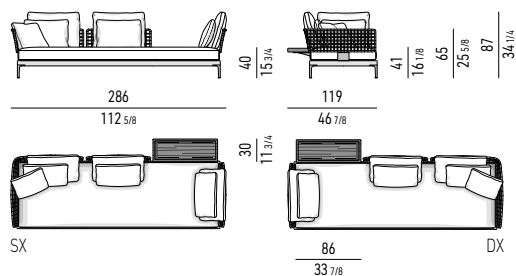

DIVANO-DAYBED CM **196X98**  
DAYBED-SOFA CM **196X98**

DIVANO-DAYBED CON **TOP** CM **196X119**  
DAYBED-SOFA WITH **TOP** CM **196X119**

DIVANO-DAYBED CM **286X98**  
DAYBED-SOFA CM **286X98**

DIVANO-DAYBED CON **TOP** CM **286X119**  
DAYBED-SOFA WITH **TOP** CM **286X119**