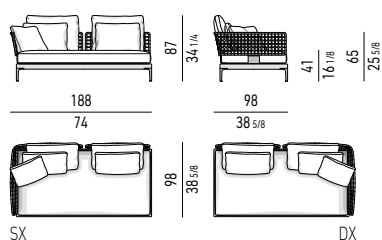

ELEMENTI TERMINALI | ELEMENTS WITH 1 ARMREST

ELEMENTO TERMINALE CM 188X98
ELEMENT WITH 1 ARMREST CM 188X98