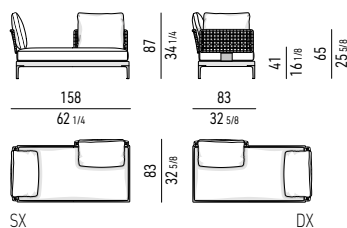

ELEMENTO TERMINALE DAYBED CM **158X83**
DAYBED ELEMENT WITH 1 ARMREST CM **158X83**