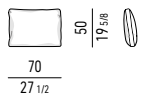

CUSCINI SCHIENALE OPTIONAL | OPTIONAL BACKREST CUSHIONS