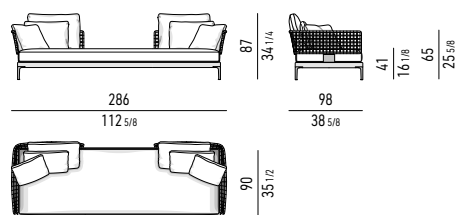

DIVANO-DAYBED CM **196X98**  
DAYBED-SOFA CM **196X98**

DIVANO-DAYBED CON **TOP** CM **196X119**  
DAYBED-SOFA WITH **TOP** CM **196X119**

DIVANO-DAYBED CM **286X98**  
DAYBED-SOFA CM **286X98**

DIVANO-DAYBED CON **TOP** CM **286X119**  
DAYBED-SOFA WITH **TOP** CM **286X119**

# Minotti

**DIVANO OPEN CM 286X98**  
OPEN SOFA CM 286X98

**DIVANO OPEN CON TOP CM 286X119**  
OPEN SOFA WITH TOP CM 286X119