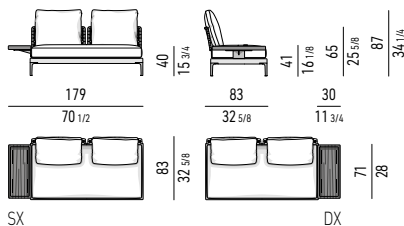

ELEMENTO TERMINALE CON **TOP** CM **179X83**
ELEMENT WITH 1 ARMREST WITH **TOP** CM **179X83**