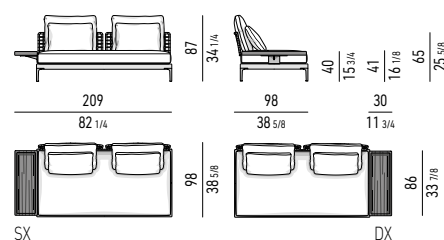

ELEMENTO TERMINALE CON TOP CM 209X98
ELEMENT WITH 1 ARMREST WITH TOP CM 209X98