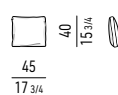

CUSCINO OPTIONAL | OPTIONAL CUSHION