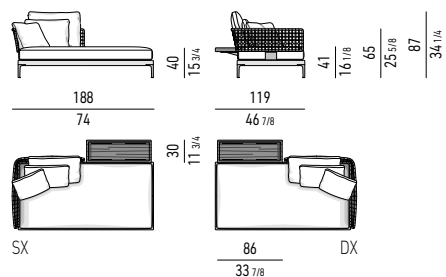

ELEMENTO TERMINALE PENISOLA CON **TOP** CM **188X119**
OPEN-END ELEMENT WITH 1 ARMREST WITH **TOP** CM **188X119**