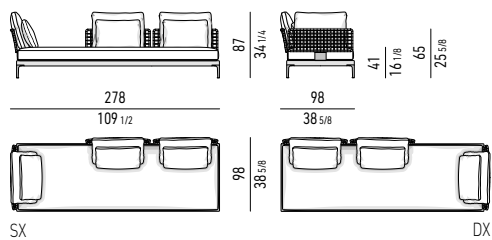

Minotti

ELEMENTO TERMINALE DAYBED CM **278X98**
DAYBED ELEMENT WITH 1 ARMREST CM **278X98**