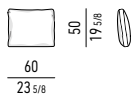

CUSCINI SCHIENALE OPTIONAL | OPTIONAL BACKREST CUSHIONS