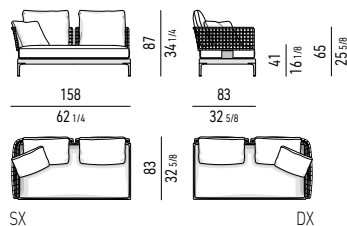

ELEMENTI TERMINALI | ELEMENTS WITH 1 ARMREST

ELEMENTO TERMINALE CM **158X83**
ELEMENT WITH 1 ARMREST CM **158X83**