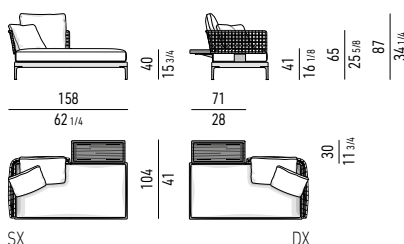

ELEMENTO TERMINALE PENISOLA CON **TOP** CM **158X104**
OPEN-END ELEMENT WITH 1 ARMREST WITH **TOP** CM **158X104**