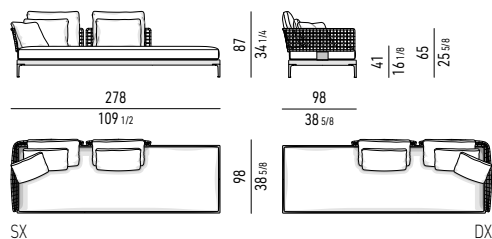

ELEMENTO TERMINALE PENISOLA CM **278X98**
OPEN-END ELEMENT WITH 1 ARMREST CM **278X98**