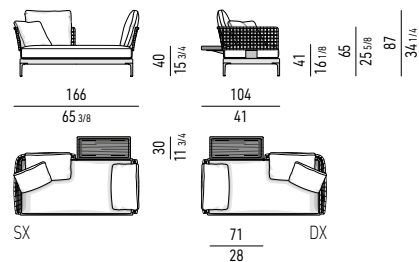

### DIVANI | SOFAS

DIVANO CON **TOP CM 187X83**  
SOFA WITH **TOP CM 187X83**

DIVANO-DAYBED CM **166X83**  
DAYBED-SOFA CM **166X83**

DIVANO-DAYBED CON **TOP CM 166X104**  
DAYBED-SOFA WITH **TOP CM 166X104**