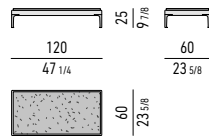

TAVOLINO CM **120X60**
COFFEE TABLE CM **120X60**