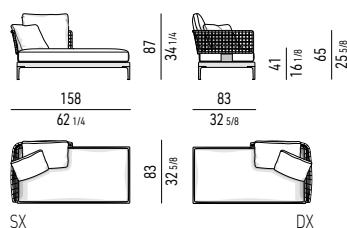

ELEMENTO TERMINALE PENISOLA CM **158X83**
OPEN-END ELEMENT WITH 1 ARMREST CM **158X83**