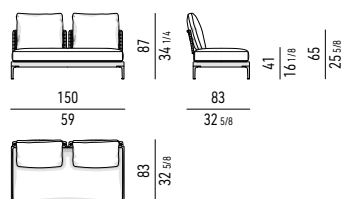

ELEMENTO CENTRALE | CENTRAL ELEMENT

ELEMENTO CENTRALE CM **150X83**
CENTRAL ELEMENT CM **150X83**