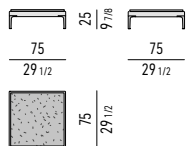

TAVOLINI | COFFEE TABLES

TAVOLINO CM **75X75**
COFFEE TABLE CM **75X75**