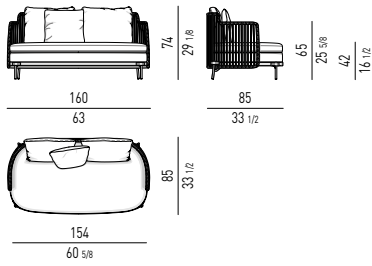

Minotti

DIVANI | SOFAS