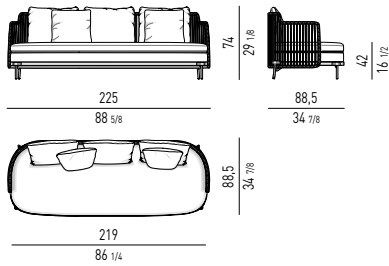

Minotti

DIVANI | SOFAS