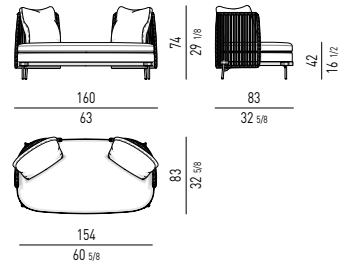

DIVANO OPEN | OPEN SOFA