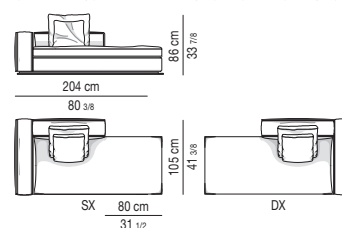

DIVANO PENISOLA CM 204 - SCHIENALE CM 100
OPEN-END SOFA WITH ARMREST CM 204 - BACKREST CM 100