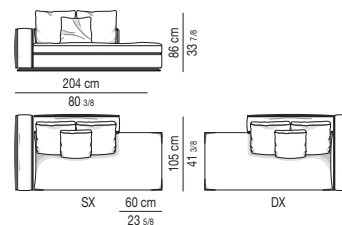

DIVANO PENISOLA CM 204 - SCHIENALE CM 120
OPEN-END SOFA WITH ARMREST CM 204 - BACKREST CM 120