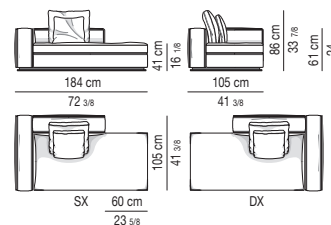

DIVANI PENISOLA | OPEN-END SOFAS WITH 1 ARMREST

DIVANO PENISOLA CM 184 - SCHIENALE CM 100
OPEN-END SOFA WITH ARMREST CM 184 - BACKREST CM 100