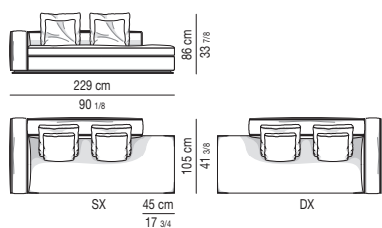

DIVANO PENISOLA CM 229 - SCHIENALE CM 160
OPEN-END SOFA WITH ARMREST CM 229 - BACKREST CM 160