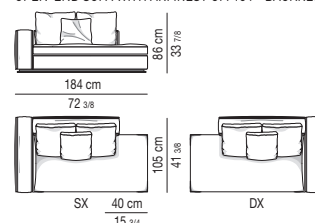

ELEMENTO TERMINALE CM 269
ELEMENT WITH 1 ARMREST CM 269

DIVANI PENISOLA | OPEN-END SOFAS WITH 1 ARMREST

DIVANO PENISOLA CM 184 - SCHIENALE CM 100
OPEN-END SOFA WITH ARMREST CM 184 - BACKREST CM 100

DIVANO PENISOLA CM 184 - SCHIENALE CM 120
OPEN-END SOFA WITH ARMREST CM 184 - BACKREST CM 120