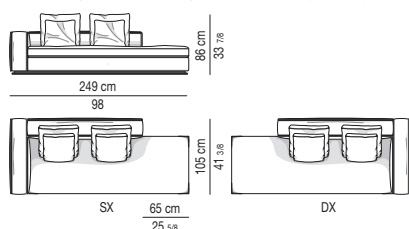

DIVANO PENISOLA CM 249 - SCHIENALE CM 160
OPEN-END SOFA WITH ARMREST CM 249 - BACKREST CM 160