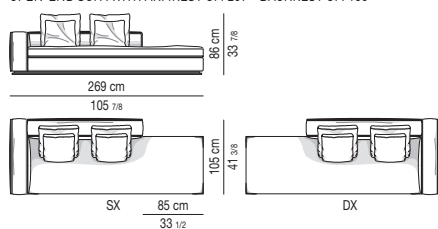

DIVANO PENISOLA CM 269 - SCHIENALE CM 160
OPEN-END SOFA WITH ARMREST CM 269 - BACKREST CM 160