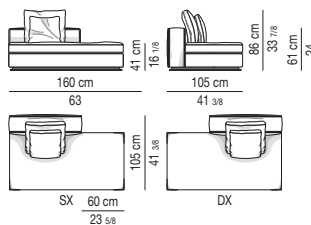

ELEMENTO PENISOLA CM 160 - SCHIENALE CM 100
OPEN-END ELEMENT CM 160 - BACKREST CM 100