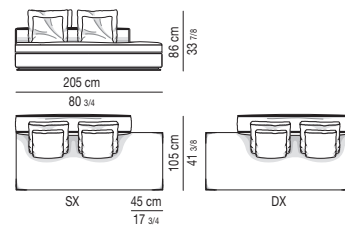

ELEMENTO PENISOLA CM 205 - SCHIENALE CM 160
OPEN-END ELEMENT CM 205 - BACKREST CM 160