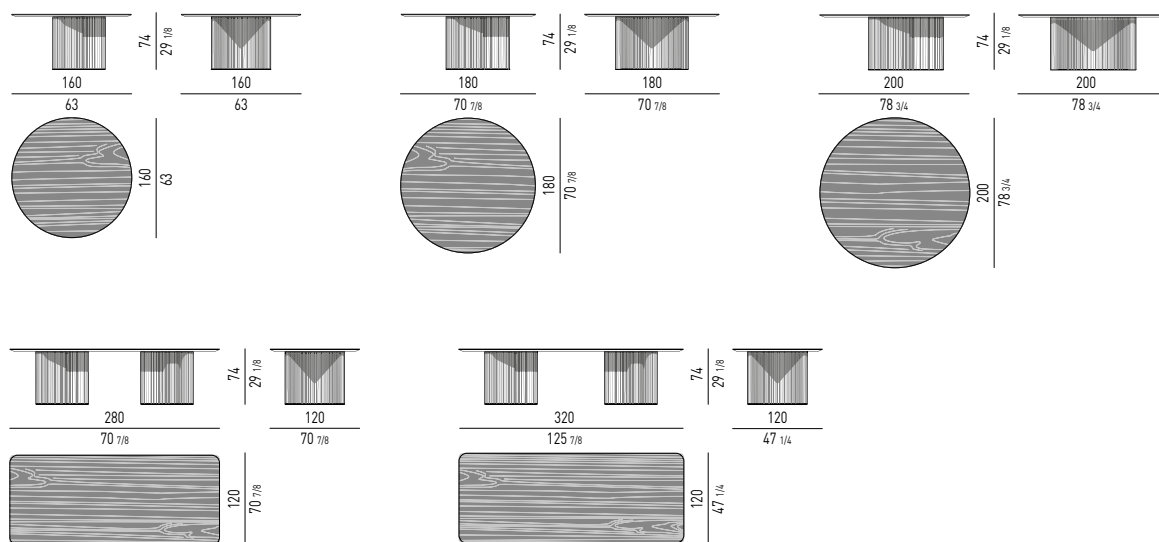

FINITURA PIASTRA PLATE FINISH

METALLO | METAL

FINITURE PIANO | TOP FINISHES

FRASSINO | ASH

VETRO | GLASS

MARMO | MARBLE

SOLO PER Ø CM 150
FOR Ø CM 150 ONLY

PIANO VETRO | GLASS TOP

PIANO FRASSINO | ASHWOOD TOP

PIANO MARMO CALACATTA | CALACATTA MARBLE TOP