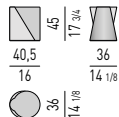

NOOR

Christophe Delcourt design

In ceramica, disponibile nei colori Platino lucido o Bronzo lucido.

Per migliorare la resistenza della ceramica, l'interno del tavolino viene riempito con schiuma poliuretana multiuso. Scivolante protettivo in feltro.

Ceramic, available in glossy Platinum or glossy Bronze color.

To optimize the durability of the ceramic material, the interior of the coffee table is filled with multi-use polyurethane foam. Protective felt glides.

Aus Keramik in den Farben glänzened Platin oder glänzened Bonze.

Zur Erhöhung der Widerstandsfähigkeit der Keramik wurde das Innere des Beistelltisches mit Vielweck-Polyurethanschaum gefüllt. Gleitschutz aus Filz.

En céramique, disponible dans les coloris Platine brillant ou Bronze brillant.

Pour améliorer la résistance de la céramique, l'intérieur de la petite table est rempli de mousse polyuréthane multifonction. Patins en feutre.

FINITURE STRUTTURA STRUCTURE FINISHES

CERAMICA | CERAMIC