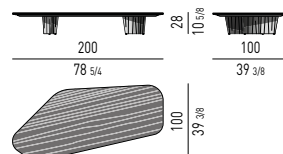

METALLO | METAL

PIANO LACCATO LUCIDO | GLOSSY LACQUERED TOP

TAVOLINI | COFFEE TABLES

CORNER CONSOLE

CONSOLE | CONSOLE TABLES

PIANO IN VETRO RETROVERNICIATO | BACKPAINTED GLASS TOP

TAVOLINI | COFFEE TABLES

CORNER CONSOLE

CONSOLE | CONSOLE TABLES

PIANO LARICE | LARCH TOP

TAVOLINI | COFFEE TABLES

CORNER CONSOLE

CONSOLE | CONSOLE TABLES

PIANO IN MARMO CALACATTA | CALACATTA MARBLE TOP

CORNER CONSOLE

CONSOLE | CONSOLE TABLES