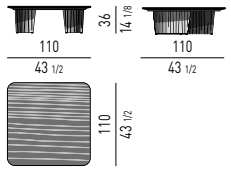

METALLO | METAL

PIANO LACCATO LUCIDO | GLOSSY LACQUERED TOP

TAVOLINI | COFFEE TABLES

CORNER CONSOLE

CONSOLE | CONSOLE TABLES

PIANO IN VETRO RETROVERNICIATO | BACKPAINTED GLASS TOP

TAVOLINI | COFFEE TABLES

CORNER CONSOLE

CONSOLE | CONSOLE TABLES

PIANO LARICE | LARCH TOP

TAVOLINI | COFFEE TABLES

CORNER CONSOLE

CONSOLE | CONSOLE TABLES

PIANO IN MARMO CALACATTA | CALACATTA MARBLE TOP

CORNER CONSOLE

CONSOLE | CONSOLE TABLES