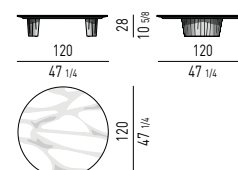

CONSOLE | CONSOLE TABLES

PIANO LARICE | LARCH TOP

TAVOLINI | COFFEE TABLES

CORNER CONSOLE

CONSOLE | CONSOLE TABLES

PIANO IN MARMO CALACATTA | CALACATTA MARBLE TOP

CORNER CONSOLE

CONSOLE | CONSOLE TABLES