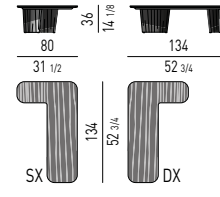

METALLO | METAL

PIANO LACCATO LUCIDO | GLOSSY LACQUERED TOP

TAVOLINI | COFFEE TABLES

CORNER CONSOLE

CONSOLE | CONSOLE TABLES

PIANO IN VETRO RETROVERNICIATO | BACKPAINTED GLASS TOP

TAVOLINI | COFFEE TABLES

CORNER CONSOLE

CONSOLE | CONSOLE TABLES

PIANO LARICE | LARCH TOP

TAVOLINI | COFFEE TABLES

CORNER CONSOLE

CONSOLE | CONSOLE TABLES

PIANO IN MARMO CALACATTA | CALACATTA MARBLE TOP

CORNER CONSOLE

CONSOLE | CONSOLE TABLES