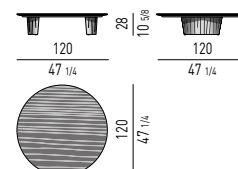

METALLO | METAL

PIANO LACCATO LUCIDO | GLOSSY LACQUERED TOP

TAVOLINI | COFFEE TABLES

CORNER CONSOLE

CONSOLE | CONSOLE TABLES

PIANO IN VETRO RETROVERNICIATO | BACKPAINTED GLASS TOP

TAVOLINI | COFFEE TABLES

CORNER CONSOLE

CONSOLE | CONSOLE TABLES

PIANO LARICE | LARCH TOP

TAVOLINI | COFFEE TABLES

CORNER CONSOLE

CONSOLE | CONSOLE TABLES

PIANO IN MARMO CALACATTA | CALACATTA MARBLE TOP

CORNER CONSOLE

CONSOLE | CONSOLE TABLES