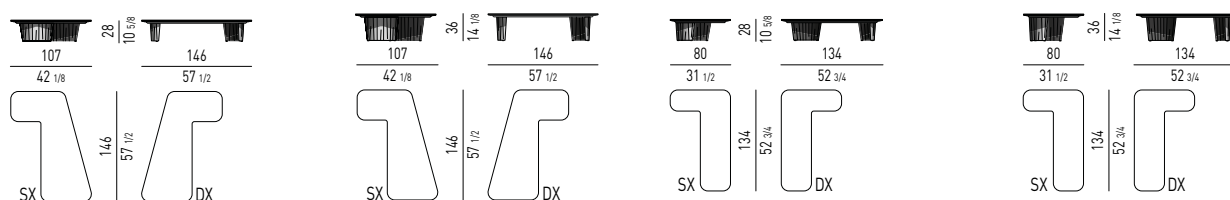

METALLO | METAL

PIANO LACCATO LUCIDO | GLOSSY LACQUERED TOP

TAVOLINI | COFFEE TABLES

CORNER CONSOLE

CONSOLE | CONSOLE TABLES

PIANO IN VETRO RETROVERNICIATO | BACKPAINTED GLASS TOP

TAVOLINI | COFFEE TABLES

CORNER CONSOLE