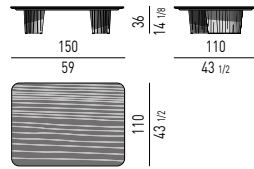

PIANO LARICE | LARCH TOP

TAVOLINI | COFFEE TABLES