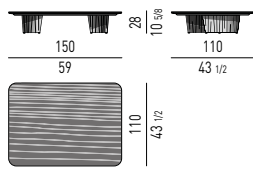

METALLO | METAL

PIANO LACCATO LUCIDO | GLOSSY LACQUERED TOP

TAVOLINI | COFFEE TABLES

CORNER CONSOLE

CONSOLE | CONSOLE TABLES

PIANO IN VETRO RETROVERNICIATO | BACKPAINTED GLASS TOP

TAVOLINI | COFFEE TABLES

CORNER CONSOLE

CONSOLE | CONSOLE TABLES

PIANO LARICE | LARCH TOP

TAVOLINI | COFFEE TABLES

CORNER CONSOLE

CONSOLE | CONSOLE TABLES

PIANO IN MARMO CALACATTA | CALACATTA MARBLE TOP

CORNER CONSOLE

CONSOLE | CONSOLE TABLES