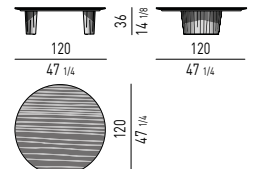

METALLO | METAL

PIANO LACCATO LUCIDO | GLOSSY LACQUERED TOP

TAVOLINI | COFFEE TABLES

CORNER CONSOLE

CONSOLE | CONSOLE TABLES

PIANO IN VETRO RETROVERNICIATO | BACKPAINTED GLASS TOP

TAVOLINI | COFFEE TABLES

CORNER CONSOLE

CONSOLE | CONSOLE TABLES

PIANO LARICE | LARCH TOP

TAVOLINI | COFFEE TABLES

CORNER CONSOLE

CONSOLE | CONSOLE TABLES

PIANO IN MARMO CALACATTA | CALACATTA MARBLE TOP

CORNER CONSOLE

CONSOLE | CONSOLE TABLES