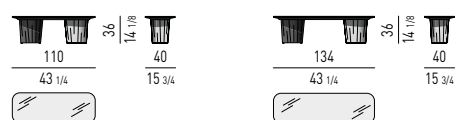

METALLO | METAL

PIANO LACCATO LUCIDO | GLOSSY LACQUERED TOP

TAVOLINI | COFFEE TABLES

CORNER CONSOLE

CONSOLE | CONSOLE TABLES

PIANO IN VETRO RETROVERNICIATO | BACKPAINTED GLASS TOP

TAVOLINI | COFFEE TABLES

CORNER CONSOLE

CONSOLE | CONSOLE TABLES

PIANO LARICE | LARCH TOP

TAVOLINI | COFFEE TABLES

CORNER CONSOLE

CONSOLE | CONSOLE TABLES

PIANO IN MARMO CALACATTA | CALACATTA MARBLE TOP

CORNER CONSOLE

CONSOLE | CONSOLE TABLES