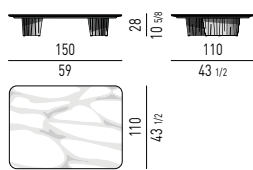

METALLO | METAL

PIANO LACCATO LUCIDO | GLOSSY LACQUERED TOP

TAVOLINI | COFFEE TABLES

CORNER CONSOLE

CONSOLE | CONSOLE TABLES

PIANO IN VETRO RETROVERNICIATO | BACKPAINTED GLASS TOP

TAVOLINI | COFFEE TABLES

CORNER CONSOLE

CONSOLE | CONSOLE TABLES

PIANO LARICE | LARCH TOP

TAVOLINI | COFFEE TABLES

CORNER CONSOLE

CONSOLE | CONSOLE TABLES

PIANO IN MARMO CALACATTA | CALACATTA MARBLE TOP

CORNER CONSOLE

CONSOLE | CONSOLE TABLES