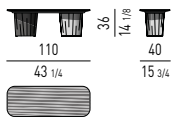

METALLO | METAL

PIANO LACCATO LUCIDO | GLOSSY LACQUERED TOP

TAVOLINI | COFFEE TABLES

CORNER CONSOLE

CONSOLE | CONSOLE TABLES

PIANO IN VETRO RETROVERNICIATO | BACKPAINTED GLASS TOP

TAVOLINI | COFFEE TABLES

CORNER CONSOLE

CONSOLE | CONSOLE TABLES

PIANO LARICE | LARCH TOP

TAVOLINI | COFFEE TABLES

CORNER CONSOLE

CONSOLE | CONSOLE TABLES

PIANO IN MARMO CALACATTA | CALACATTA MARBLE TOP

CORNER CONSOLE

CONSOLE | CONSOLE TABLES