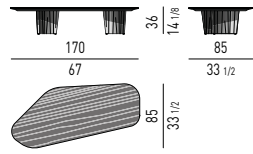

METALLO | METAL

PIANO LACCATO LUCIDO | GLOSSY LACQUERED TOP

TAVOLINI | COFFEE TABLES

CORNER CONSOLE

CONSOLE | CONSOLE TABLES

PIANO IN VETRO RETROVERNICIATO | BACKPAINTED GLASS TOP

TAVOLINI | COFFEE TABLES

CORNER CONSOLE

CONSOLE | CONSOLE TABLES

PIANO LARICE | LARCH TOP

TAVOLINI | COFFEE TABLES

CORNER CONSOLE

CONSOLE | CONSOLE TABLES

PIANO IN MARMO CALACATTA | CALACATTA MARBLE TOP

CORNER CONSOLE

CONSOLE | CONSOLE TABLES