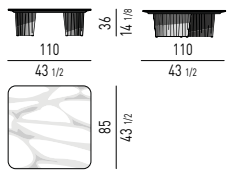

METALLO | METAL

PIANO LACCATO LUCIDO | GLOSSY LACQUERED TOP

TAVOLINI | COFFEE TABLES

CORNER CONSOLE

CONSOLE | CONSOLE TABLES

PIANO IN VETRO RETROVERNICIATO | BACKPAINTED GLASS TOP

TAVOLINI | COFFEE TABLES

CORNER CONSOLE

CONSOLE | CONSOLE TABLES

PIANO LARICE | LARCH TOP

TAVOLINI | COFFEE TABLES

CORNER CONSOLE

CONSOLE | CONSOLE TABLES

PIANO IN MARMO CALACATTA | CALACATTA MARBLE TOP

CORNER CONSOLE

CONSOLE | CONSOLE TABLES