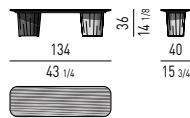

METALLO | METAL

PIANO LACCATO LUCIDO | GLOSSY LACQUERED TOP

TAVOLINI | COFFEE TABLES

CORNER CONSOLE

CONSOLE | CONSOLE TABLES

PIANO IN VETRO RETROVERNICIATO | BACKPAINTED GLASS TOP

TAVOLINI | COFFEE TABLES

CORNER CONSOLE

CONSOLE | CONSOLE TABLES

PIANO LARICE | LARCH TOP

TAVOLINI | COFFEE TABLES

CORNER CONSOLE

CONSOLE | CONSOLE TABLES

PIANO IN MARMO CALACATTA | CALACATTA MARBLE TOP

CORNER CONSOLE

CONSOLE | CONSOLE TABLES