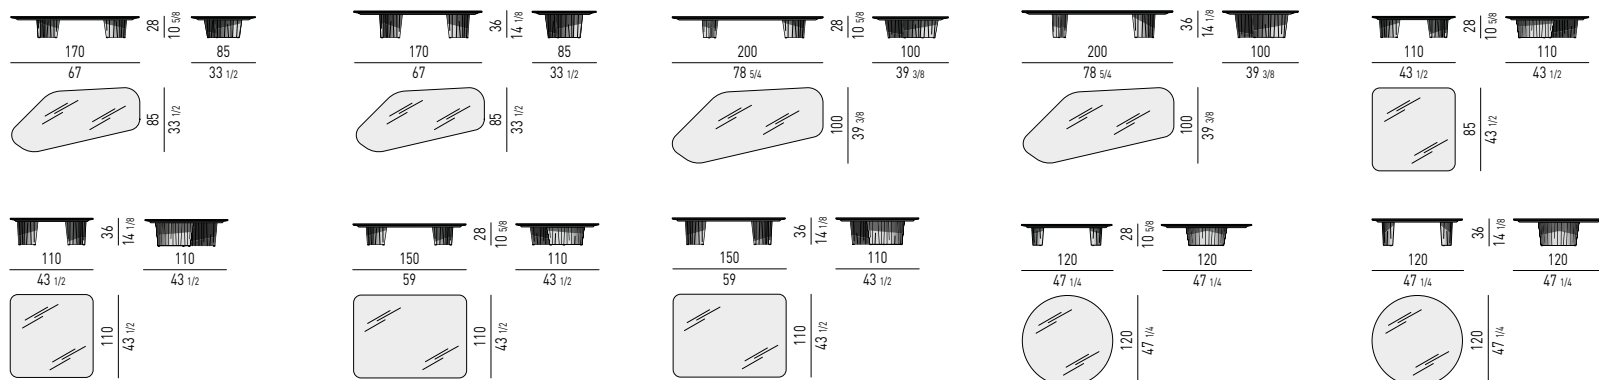

METALLO | METAL

PIANO LACCATO LUCIDO | GLOSSY LACQUERED TOP

TAVOLINI | COFFEE TABLES

CORNER CONSOLE

CONSOLE | CONSOLE TABLES

PIANO IN VETRO RETROVERNICIATO | BACKPAINTED GLASS TOP

TAVOLINI | COFFEE TABLES

CORNER CONSOLE

CONSOLE | CONSOLE TABLES

PIANO LARICE | LARCH TOP

TAVOLINI | COFFEE TABLES

CORNER CONSOLE

CONSOLE | CONSOLE TABLES

PIANO IN MARMO CALACATTA | CALACATTA MARBLE TOP

CORNER CONSOLE

CONSOLE | CONSOLE TABLES