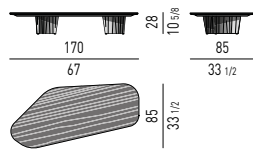

PIANO LARICE | LARCH TOP

TAVOLINI | COFFEE TABLES