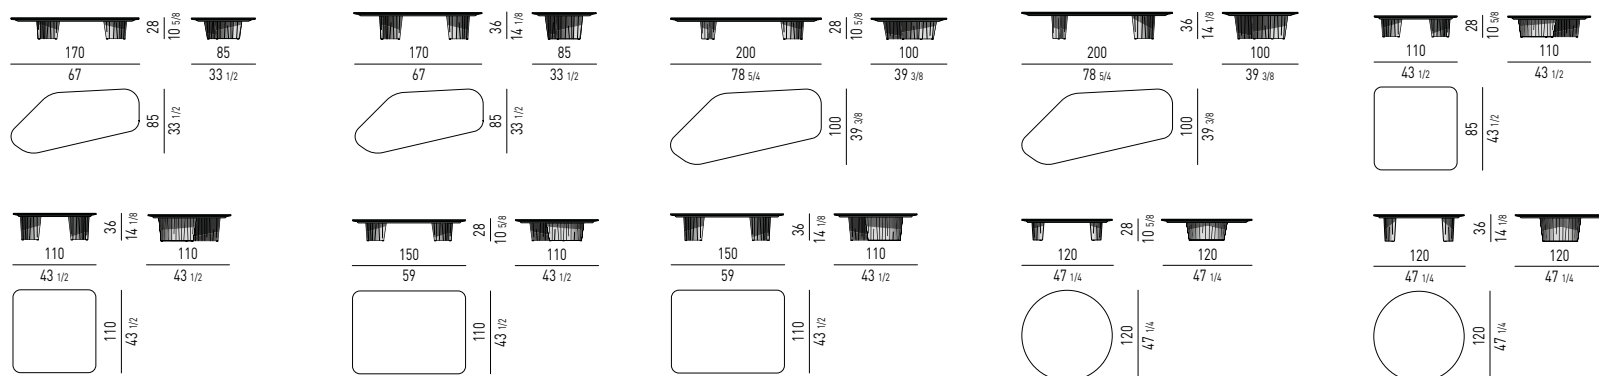

PIANO LACCATO LUCIDO | GLOSSY LACQUERED TOP

TAVOLINI | COFFEE TABLES