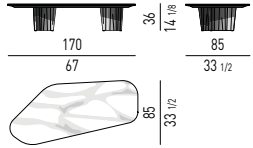

METALLO | METAL

PIANO LACCATO LUCIDO | GLOSSY LACQUERED TOP

TAVOLINI | COFFEE TABLES

CORNER CONSOLE

CONSOLE | CONSOLE TABLES

PIANO IN VETRO RETROVERNICIATO | BACKPAINTED GLASS TOP

TAVOLINI | COFFEE TABLES

CORNER CONSOLE

CONSOLE | CONSOLE TABLES

PIANO LARICE | LARCH TOP

TAVOLINI | COFFEE TABLES

CORNER CONSOLE

CONSOLE | CONSOLE TABLES

PIANO IN MARMO CALACATTA | CALACATTA MARBLE TOP

CORNER CONSOLE

CONSOLE | CONSOLE TABLES