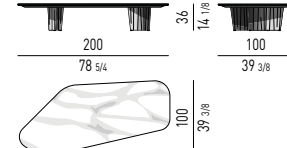

METALLO | METAL

PIANO LACCATO LUCIDO | GLOSSY LACQUERED TOP

TAVOLINI | COFFEE TABLES

CORNER CONSOLE

CONSOLE | CONSOLE TABLES

PIANO IN VETRO RETROVERNICIATO | BACKPAINTED GLASS TOP

TAVOLINI | COFFEE TABLES

CORNER CONSOLE

CONSOLE | CONSOLE TABLES

PIANO LARICE | LARCH TOP

TAVOLINI | COFFEE TABLES

CORNER CONSOLE

CONSOLE | CONSOLE TABLES

PIANO IN MARMO CALACATTA | CALACATTA MARBLE TOP

CORNER CONSOLE

CONSOLE | CONSOLE TABLES