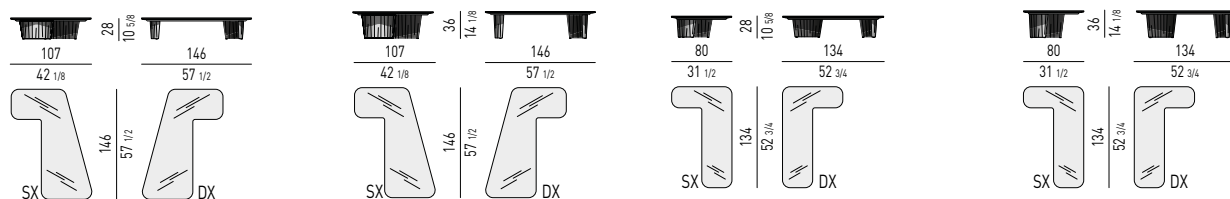

METALLO | METAL

PIANO LACCATO LUCIDO | GLOSSY LACQUERED TOP

TAVOLINI | COFFEE TABLES

CORNER CONSOLE

CONSOLE | CONSOLE TABLES

PIANO IN VETRO RETROVERNICIATO | BACKPAINTED GLASS TOP

TAVOLINI | COFFEE TABLES

CORNER CONSOLE

CONSOLE | CONSOLE TABLES

PIANO LARICE | LARCH TOP

TAVOLINI | COFFEE TABLES

CORNER CONSOLE

CONSOLE | CONSOLE TABLES

PIANO IN MARMO CALACATTA | CALACATTA MARBLE TOP

CORNER CONSOLE

CONSOLE | CONSOLE TABLES