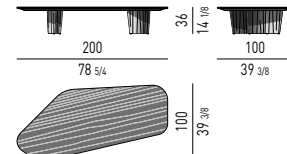

METALLO | METAL

PIANO LACCATO LUCIDO | GLOSSY LACQUERED TOP

TAVOLINI | COFFEE TABLES

CORNER CONSOLE

CONSOLE | CONSOLE TABLES

PIANO IN VETRO RETROVERNICIATO | BACKPAINTED GLASS TOP

TAVOLINI | COFFEE TABLES

CORNER CONSOLE

CONSOLE | CONSOLE TABLES

PIANO LARICE | LARCH TOP

TAVOLINI | COFFEE TABLES

CORNER CONSOLE

CONSOLE | CONSOLE TABLES

PIANO IN MARMO CALACATTA | CALACATTA MARBLE TOP

CORNER CONSOLE

CONSOLE | CONSOLE TABLES