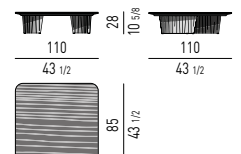

METALLO | METAL

PIANO LACCATO LUCIDO | GLOSSY LACQUERED TOP

TAVOLINI | COFFEE TABLES

CORNER CONSOLE

CONSOLE | CONSOLE TABLES

PIANO IN VETRO RETROVERNICIATO | BACKPAINTED GLASS TOP

TAVOLINI | COFFEE TABLES

CORNER CONSOLE

CONSOLE | CONSOLE TABLES

PIANO LARICE | LARCH TOP

TAVOLINI | COFFEE TABLES

CORNER CONSOLE

CONSOLE | CONSOLE TABLES

PIANO IN MARMO CALACATTA | CALACATTA MARBLE TOP

CORNER CONSOLE

CONSOLE | CONSOLE TABLES