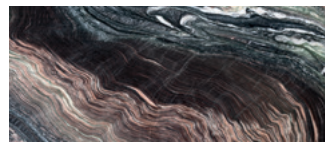

Feet: base in metal with matte varnish, laser cut 1/2" thickness.

Any blemishes, that are attributable to the naturalness of stones, can be resin-filled and are not to be considered as defects.

Blocks and slabs visibly vary as these are natural stones; all pictures are just a rough guide.

marmo Calacatta Oro lucido
glossy Calacatta Oro marble

marmo Cipollino Abyssal lucido
glossy Cipollino Abyssal marble

marmo Ocean Storm lucido
glossy Ocean Storm marble
(misura max/max size 280x130)

marmo Polar White opaco
matte Polar White marble