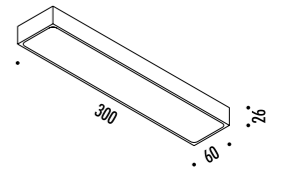

The sizes are expressed in millimeters.

DESIGN OMAR CARRAGLIA - 2014
LAMPADA DA PARETE - METACRILATO - METALLO
WALL LAMP - METHACRYLATE - METAL

LINET

CE IP20

1A3310300.27.02	BIANCO OPACO / MATT WHITE - 2700K - TRIAC	220-240 V - 50/60 Hz - 11,5 W LED 2700K - 626 lm - CRI > 90 / 3000K - 655 lm - CRI > 90
1A3310300.30.02	BIANCO OPACO / MATT WHITE - 3000K - TRIAC	
1A3310400.27.02	NERO OPACO / MATT BLACK - 2700K - TRIAC	
1A3310400.30.02	NERO OPACO / MATT BLACK - 3000K - TRIAC	