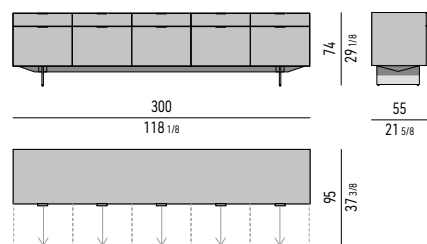

CONTENITORE **DINING** CON 5 CASSETTONI E 5 CASSETTI **CM H74 - MOD. X**
DINING SIDEBOARD WITH 5 LARGE DRAWERS AND 5 SMALL DRAWERS **CM H74 - MOD. X**

STRUTTURA LACCATO LUCIDO GLOSSY LACQUERED STRUCTURE