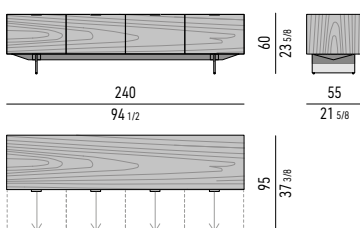

STRUTTURA FRASSINO TABACCO TOBACCO ASH STRUCTURE

DOTAZIONE

Nr. 4 cassettoni che scorrono su guide a estrazione totale con chiusura Blumotion. Portata massima per cassetto Kg 30.

DOTAZIONE INTERNA

Nr. 2 cassetti **(C, D)** che scorrono su guide a estrazione totale con chiusura Blumotion. Portata massima per cassetto Kg 30.
Nr. 1 vassoio portaposate in cuoio color Nero dotato di divisori, riposto nel cassetto **(D)**.

Spazio utile interno cassetti

(A): cm 51x42 H24
(B): cm 51x42 H14
(C): cm 51x42 H6

EQUIPMENT

Nr. 4 large drawers that glide on fully extractable guides with Blumotion soft-close system. Maximum load per drawer is 30 Kg.

INTERIOR EQUIPMENT

Nr. 2 small drawers **(C, D)** that glide on fully extractable guides with Blumotion soft-close system. Maximum load per drawer is 30 Kg.
Nr. 1 cutlery tray in Black colour saddle-hide, with dividers, located in the **(D)** drawer.

Drawers internal dimension

(A): cm 51x42 H24
(B): cm 51x42 H14
(C): cm 51x42 H6

VASSOIO PORTAPOSATE | CUTLERY TRAY: CM 51X36 H3,5

Scomparto grande | big section: cm 49,5x8,5 H2,5
Scomparto piccolo | small section cm: 24,5x8 H2,5