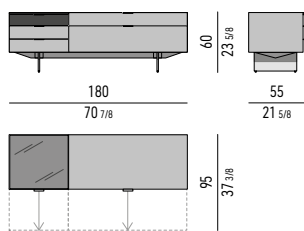

CONTENITORE **NIGHT** CON 1 CASSETTONE, 3 CASSETTI E CASSETTO PORTAGIOIE CM **180X55 H60** - **MOD. T**
NIGHT SIDEBORD WITH 1 LARGE DRAWER, 3 SMALL DRAWERS AND JEWELRY DRAWER CM **180X55 H60** - **MOD. T**

STRUTTURA LACCATO LUCIDO GLOSSY LACQUERED STRUCTURE