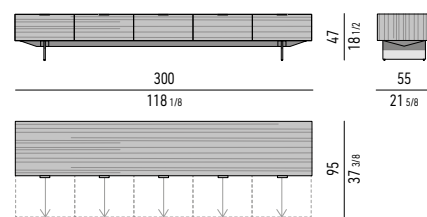

STRUTTURA ROVERE MIELE HONEY OAK STRUCTURE