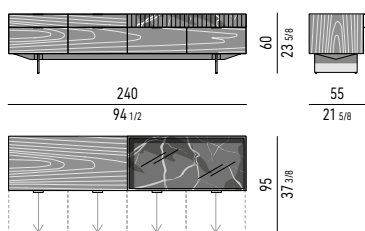

STRUTTURA FRASSINO LIQUIRIZIA LICORICE ASH STRUCTURE