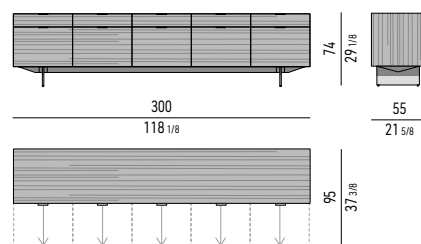

STRUTTURA ROVERE MIELE HONEY OAK STRUCTURE