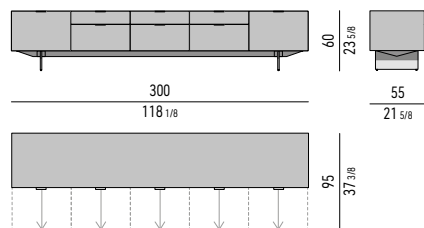

CONTENITORE **DINING** CON 5 CASSETTONI E 3 CASSETTI CM **300X55 H60** - **MOD. P**
DINING SIDEBOARD WITH 5 LARGE DRAWERS AND 3 SMALL DRAWERS CM **300X55 H60** - **MOD. P**

STRUTTURA LACCATO LUCIDO GLOSSY LACQUERED STRUCTURE