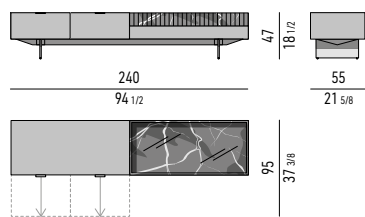

CONTENITORE **LIVING** CON 2 CASSETTONI ED ELEMENTO IN MARMO CM **240X55 H47** - **MOD. E**
LIVING SIDEBOARD WITH 2 LARGE DRAWERS AND MARBLE ELEMENT CM **240X55 H47** - **MOD. E**

STRUTTURA LACCATO LUCIDO GLOSSY LACQUERED STRUCTURE