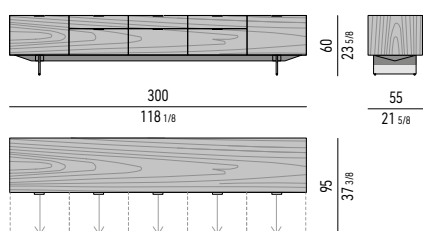

STRUTTURA FRASSINO TABACCO TOBACCO ASH STRUCTURE

VASSOIO PORTAPOSATE | CUTLERY TRAY: CM 51X36 H3,5

Scomparto grande | big section: cm 49,5X8,5 H2,5
Scomparto piccolo | small section: cm 24,5x8 H2,5

DOTAZIONE

Nr. 5 cassettoni e 3 cassetti che scorrono su guide a estrazione totale con chiusura Blumotion.
Portata massima per cassetto Kg 30.

DOTAZIONE INTERNA

Nr. 1 vassoio portaposate in cuoio color Nero dotato di divisori, riposto nel cassetto (D).

Spazio utile interno cassetti

(A): cm 51x42 H24
(B): cm 51x42 H14
(C): cm 51x42 H6

EQUIPMENT

Nr. 5 large drawers and 3 small drawers that glide on fully extractable guides with Blumotion soft-close system.
Maximum load per drawer is 30 Kg.

INTERIOR EQUIPMENT

Nr. 1 cutlery tray in Black colour saddle-hide, with dividers, located in the (D) drawer.

Drawers internal dimension

(A): cm 51x42 H24
(B): cm 51x42 H14
(C): cm 51x42 H6