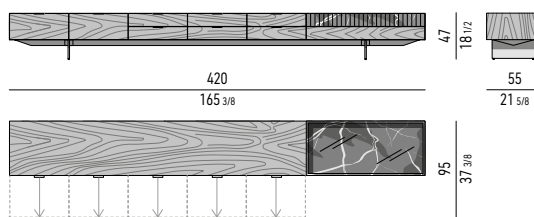

STRUTTURA PALISSANDRO SANTOS PALISANDER SANTOS STRUCTURE