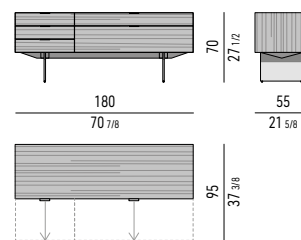

STRUTTURA ROVERE MIELE HONEY OAK STRUCTURE