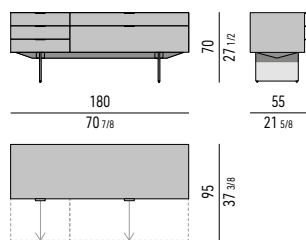

CONTENITORE **NIGHT** CON 1 CASSETTONE E 4 CASSETTI CM **180X55 H70** - **MOD. S**
NIGHT SIDEBOARD WITH 1 LARGE DRAWER AND 4 SMALL DRAWERS CM **180X55 H70** - **MOD. S**

STRUTTURA LACCATO LUCIDO GLOSSY LACQUERED STRUCTURE