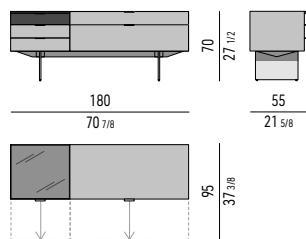

CONTENITORE **NIGHT** CON 1 CASSETTONE, 3 CASSETTI E CASSETTO PORTAGIOIE CM **180X55 H70** - **MOD. U**
NIGHT SIDEBOARD WITH 1 LARGE DRAWER, 3 SMALL DRAWERS AND JEWELRY DRAWER CM **180X55 H70** - **MOD. U**

STRUTTURA LACCATO LUCIDO GLOSSY LACQUERED STRUCTURE