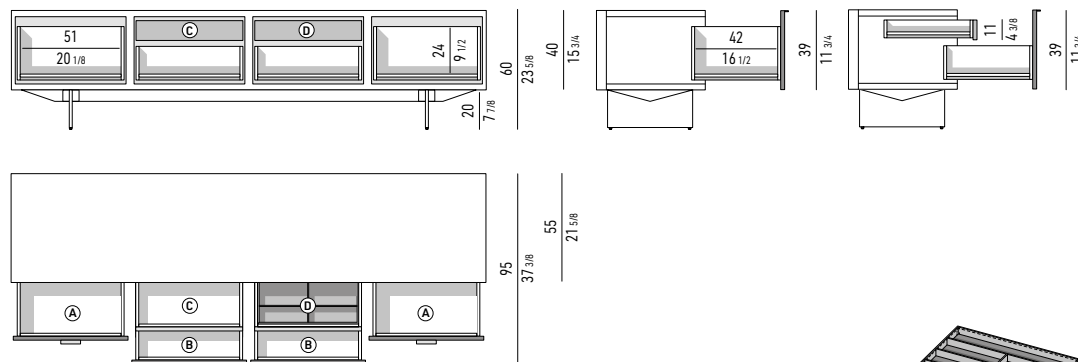

STRUTTURA FRASSINO TABACCO TOBACCO ASH STRUCTURE

DOTAZIONE

Nr. 4 cassettoni che scorrono su guide a estrazione totale con chiusura Blumotion. Portata massima per cassetto Kg 30.

DOTAZIONE INTERNA

Nr. 2 cassetti **(C, D)** che scorrono su guide a estrazione totale con chiusura Blumotion. Portata massima per cassetto Kg 30.
Nr. 1 vassoio portaposate in cuoio color Nero dotato di divisori, riposto nel cassetto **(D)**.

Spazio utile interno cassetti

(A): cm 51x42 H24
(B): cm 51x42 H14
(C): cm 51x42 H6

EQUIPMENT

Nr. 4 large drawers that glide on fully extractable guides with Blumotion soft-close system. Maximum load per drawer is 30 Kg.

INTERIOR EQUIPMENT

Nr. 2 small drawers **(C, D)** that glide on fully extractable guides with Blumotion soft-close system. Maximum load per drawer is 30 Kg.
Nr. 1 cutlery tray in Black colour saddle-hide, with dividers, located in the **(D)** drawer.

Drawers internal dimension

(A): cm 51x42 H24
(B): cm 51x42 H14
(C): cm 51x42 H6

VASSOIO PORTAPOSATE | CUTLERY TRAY: CM 51X36 H3,5

Scomparto grande | big section: cm 49,5x8,5 H2,5
Scomparto piccolo | small section cm: 24,5x8 H2,5