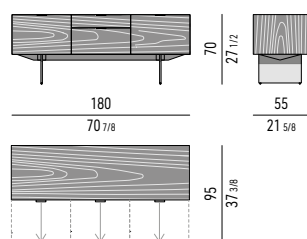

STRUTTURA FRASSINO LIQUIRIZIA LICORICE ASH STRUCTURE