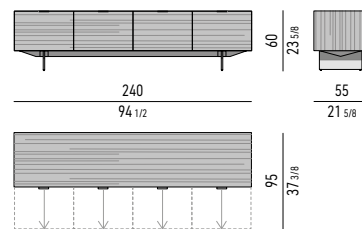

STRUTTURA ROVERE MIELE HONEY OAK STRUCTURE