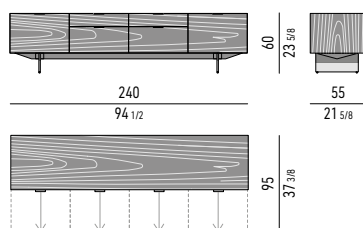

STRUTTURA FRASSINO LIQUIRIZIA LICORICE ASH STRUCTURE