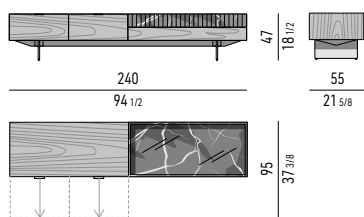

STRUTTURA FRASSINO TABACCO TOBACCO ASH STRUCTURE

ELEMENTO IN MARMO
MARBLE ELEMENT

DOTAZIONE

Nr. 2 cassettoni che scorrono su guide a estrazione totale con chiusura Blumotion. Portata massima per cassetto Kg 30. Elemento in marmo.

Elemento in marmo: cm 120x55 H13

Spazio utile interno: cm 116x51 H6

Spazio utile interno cassettoni

(A): cm 51x42 H14

EQUIPMENT

Nr. 2 large drawers that glide on fully extractable guides with Blumotion soft-close system. Maximum load per drawer is 30 Kg. Marble element.

Marble element: cm 120x55 H13

Internal dimension: cm 116x51 H6

Large drawers internal dimension

(A): cm 51x42 H14

CONTENITORE **LIVING** CON 5 CASSETTONI CM **300X55 H47** - **MOD. F**
LIVING SIDEBOARD WITH 5 LARGE DRAWERS CM **300X55 H47** - **MOD. F**