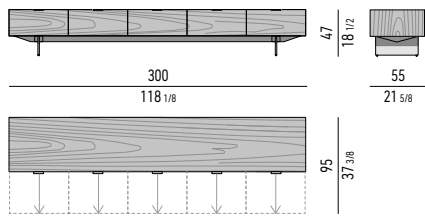

STRUTTURA FRASSINO TABACCO TOBACCO ASH STRUCTURE

DOTAZIONE

Nr. 5 cassettoni che scorrono su guide a estrazione totale con chiusura Blumotion. Portata massima per cassetto Kg 30.

Spazio utile interno cassettoni

(A): cm 51x42 H14

EQUIPMENT

Nr. 5 large drawers that glide on fully extractable guides with Blumotion soft-close system. Maximum load per drawer is 30 Kg.

Large drawers internal dimension

(A): cm 51x42 H14