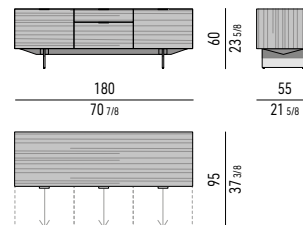

STRUTTURA ROVERE MIELE HONEY OAK STRUCTURE