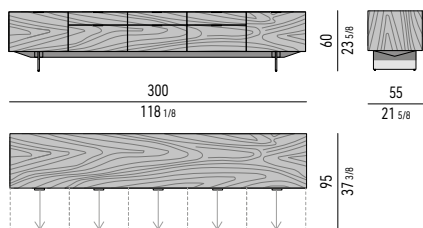

STRUTTURA PALISSANDRO SANTOS PALISANDER SANTOS STRUCTURE