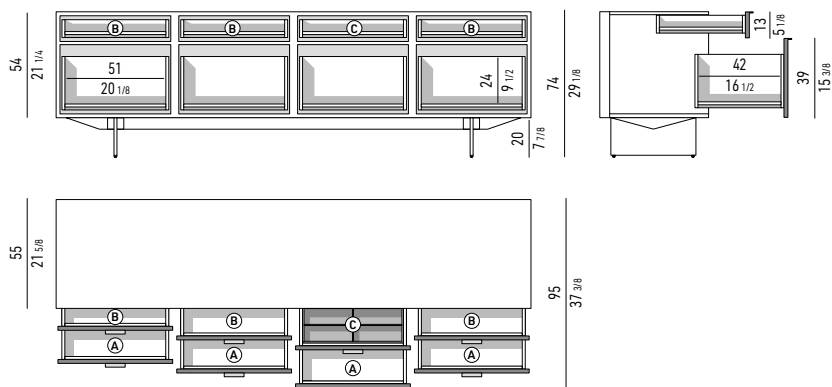

STRUTTURA FRASSINO TABACCO TOBACCO ASH STRUCTURE

DOTAZIONE

Nr. 4 cassettoni e 4 cassetti che scendono su guide a estrazione totale con chiusura Blumotion. Portata massima per cassetto Kg 30.

DOTAZIONE INTERNA

Nr. 1 vassoio portaposate in cuoio color Nero dotato di divisori, riposto nel cassetto (C).

Spazio utile interno cassetti

(A): cm 51x42 H24
(B): cm 51x42 H6

EQUIPMENT

Nr. 4 large drawers and 4 small drawers that glide on fully extractable guides with Blumotion soft-close system. Maximum load per drawer is 30 Kg.

INTERIOR EQUIPMENT

Nr. 1 cutlery tray in Black colour saddle-hide, with dividers, located in the (C) drawer.

Drawers internal dimension

(A): cm 51x42 H24
(B): cm 51x42 H6

VASSOIO PORTAPOSATE | CUTLERY TRAY: CM 51X36 H3,5

Scoperto grande | big section: cm 49,5x8,5 H2,5
Scoperto piccolo | small section: cm 24,5x8 H2,5