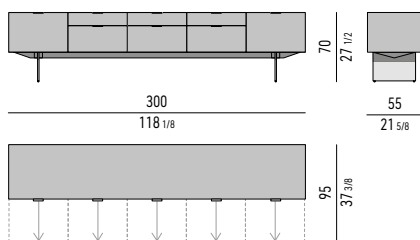

CONTENITORE **DINING** CON 5 CASSETTONI E 3 CASSETTI CM **300X55 H70** - **MOD. Q**
DINING SIDEBOARD WITH 5 LARGE DRAWERS AND 3 SMALL DRAWERS CM **300X55 H70** - **MOD. Q**

STRUTTURA LACCATO LUCIDO GLOSSY LACQUERED STRUCTURE