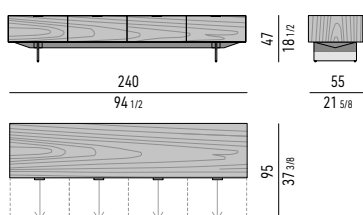

STRUTTURA FRASSINO TABACCO TOBACCO ASH STRUCTURE

DOTAZIONE

Nr. 4 cassettoni che scorrono su guida a estrazione totale con chiusura Blumotion. Portata massima per cassetto Kg 30.

Spazio utile interno cassettoni

- (A): cm 51X42 H14

EQUIPMENT

Nr. 4 large drawers that glide on fully extractable guides with Blumotion soft-close system. Maximum load per drawer is 30 Kg.

Large drawers internal dimension

- (A): cm 51X42 H14