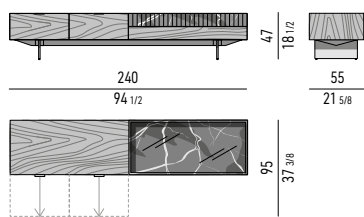

STRUTTURA PALISSANDRO SANTOS PALISANDER SANTOS STRUCTURE