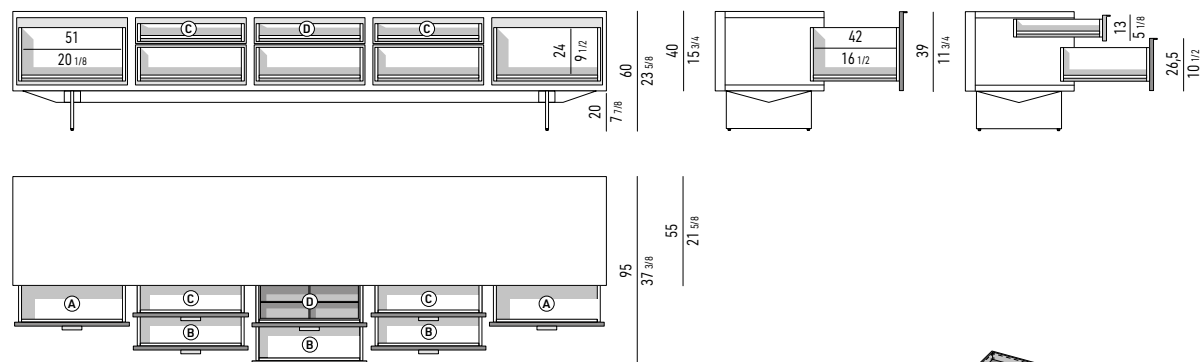

STRUTTURA FRASSINO TABACCO TOBACCO ASH STRUCTURE

VASSOIO PORTAPOSATE | CUTLERY TRAY: CM 51X36 H3,5

Scomparto grande | big section: cm 49,5X8,5 H2,5
Scomparto piccolo | small section: cm 24,5x8 H2,5

DOTAZIONE

Nr. 5 cassettoni e 3 cassetti che scorrono su guide a estrazione totale con chiusura Blumotion.
Portata massima per cassetto Kg 30.

DOTAZIONE INTERNA

Nr. 1 vassoio portaposate in cuoio color Nero dotato di divisori, riposto nel cassetto (D).

Spazio utile interno cassetti

(A): cm 51x42 H24
(B): cm 51x42 H14
(C): cm 51x42 H6

EQUIPMENT

Nr. 5 large drawers and 3 small drawers that glide on fully extractable guides with Blumotion soft-close system.
Maximum load per drawer is 30 Kg.

INTERIOR EQUIPMENT

Nr. 1 cutlery tray in Black colour saddle-hide, with dividers, located in the (D) drawer.

Drawers internal dimension

(A): cm 51x42 H24
(B): cm 51x42 H14
(C): cm 51x42 H6