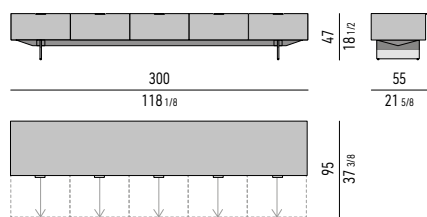

STRUTTURA LACCATO LUCIDO GLOSSY LACQUERED STRUCTURE