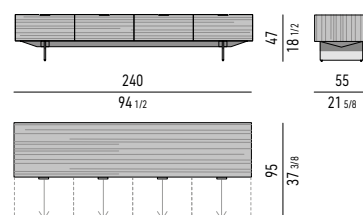

STRUTTURA ROVERE MIELE HONEY OAK STRUCTURE