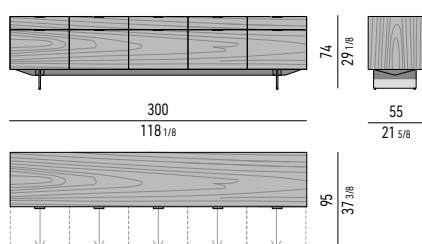

STRUTTURA FRASSINO TABACCO TOBACCO ASH STRUCTURE

VASSOIO PORTAPOSATE | CUTLERY TRAY: CM 51X36 H3,5

Scomparto grande | big section: cm 49,5x8,5 H2,5
Scomparto piccolo | small section cm: 24,5x8 H2,5

DOTAZIONE

Nr. 5 cassettoni e 5 cassetti che scorrono su guide a estrazione totale con chiusura Blumotion. Portata massima per cassetto Kg 30.

DOTAZIONE INTERNA

Nr. 1 vassoio portaposate in cuoio color Nero dotato di divisori, riposto nel cassetto (C).

Spazio utile interno cassetti

(A): cm 51x42 H24
(B): cm 51x42 H6

EQUIPMENT

Nr. 5 large drawers and 5 small drawers that glide on fully extractable guides with Blumotion soft-close system. Maximum load per drawer is 30 Kg.

INTERIOR EQUIPMENT

Nr. 1 cutlery tray in Black colour saddle-hide, with dividers, located in the (C) drawer.

Drawers internal dimension

(A): cm 51x42 H24
(B): cm 51x42 H6