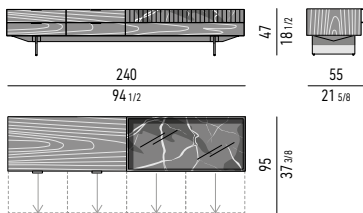

STRUTTURA FRASSINO LIQUIRIZIA LICORICE ASH STRUCTURE