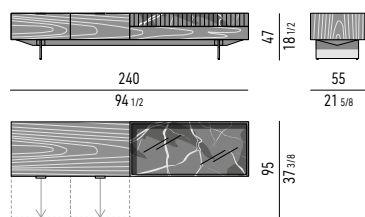

STRUTTURA FRASSINO LIQUIRIZIA LICORICE ASH STRUCTURE