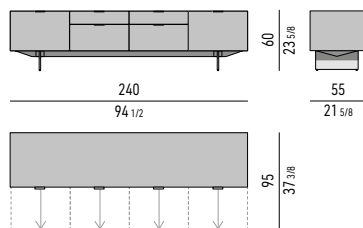

CONTENITORE **DINING** CON 4 CASSETTONI E 2 CASSETTI CM **240X55 H60** - **MOD. M**
DINING SIDEBOARD WITH 4 LARGE DRAWERS AND 2 SMALL DRAWERS CM **240X55 H60** - **MOD. M**

STRUTTURA LACCATO LUCIDO GLOSSY LACQUERED STRUCTURE