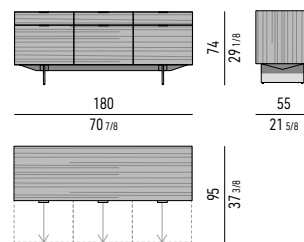

STRUTTURA ROVERE MIELE HONEY OAK STRUCTURE