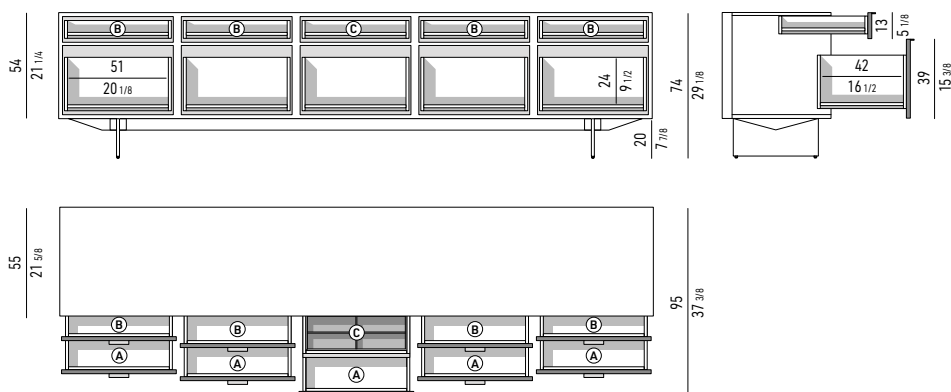

STRUTTURA FRASSINO TABACCO TOBACCO ASH STRUCTURE

VASSOIO PORTAPOSATE | CUTLERY TRAY: CM 51X36 H3,5

Scomparto grande | big section: cm 49,5x8,5 H2,5
Scomparto piccolo | small section cm: 24,5x8 H2,5

DOTAZIONE

Nr. 5 cassettoni e 5 cassetti che scorrono su guide a estrazione totale con chiusura Blumotion. Portata massima per cassetto Kg 30.

DOTAZIONE INTERNA

Nr. 1 vassoio portaposate in cuoio color Nero dotato di divisori, riposto nel cassetto (C).

Spazio utile interno cassetti

(A): cm 51x42 H24
(B): cm 51x42 H6

EQUIPMENT

Nr. 5 large drawers and 5 small drawers that glide on fully extractable guides with Blumotion soft-close system. Maximum load per drawer is 30 Kg.

INTERIOR EQUIPMENT

Nr. 1 cutlery tray in Black colour saddle-hide, with dividers, located in the (C) drawer.

Drawers internal dimension

(A): cm 51x42 H24
(B): cm 51x42 H6