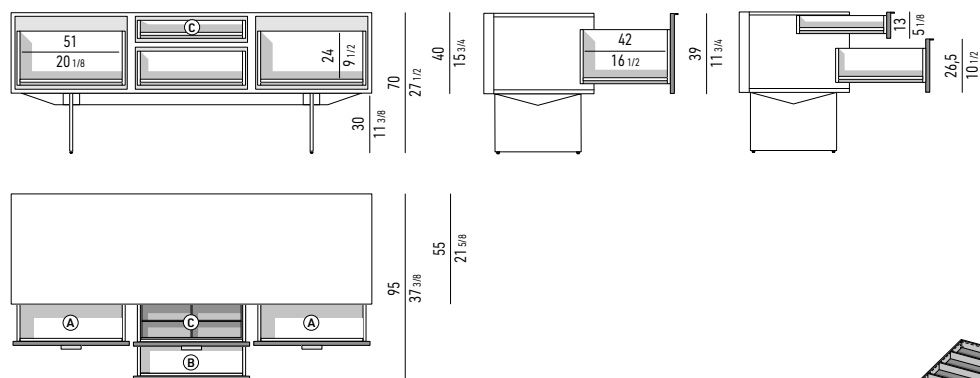

STRUTTURA FRASSINO TABACCO TOBACCO ASH STRUCTURE

DOTAZIONE

Nr. 3 cassettoni e 1 cassetto che scorrono su guide a estrazione totale con chiusura Blumotion. Portata massima per cassetto Kg 30.

DOTAZIONE INTERNA

Nr. 1 vassoio portaposate in cuoio color Nero dotato di divisori, riposto nel cassetto **(C)**.

Spazio utile interno cassetti

(A): cm 51x42 H24
(B): cm 51x42 H14

EQUIPMENT

Nr. 3 large drawers and 1 small drawer that glide on fully extractable guides with Blumotion soft-close system. Maximum load per drawer is 30 Kg.

INTERIOR EQUIPMENT

Nr. 1 cutlery tray in Black colour saddle-hide, with dividers, located in the **(C)** drawer.

Drawers internal dimension

(A): cm 51x42 H24
(B): cm 51x42 H14

VASSOIO PORTAPOSATE | CUTLERY TRAY: CM 51X36 H3,5

Scomparto grande | big section: cm 49,5x8,5 H2,5
Scomparto piccolo | small section: cm 24,5x8 H2,5