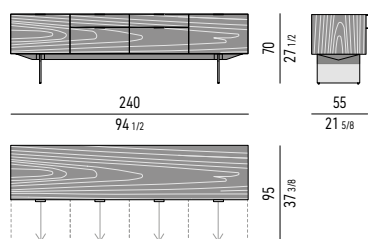

STRUTTURA FRASSINO LIQUIRIZIA LICORICE ASH STRUCTURE