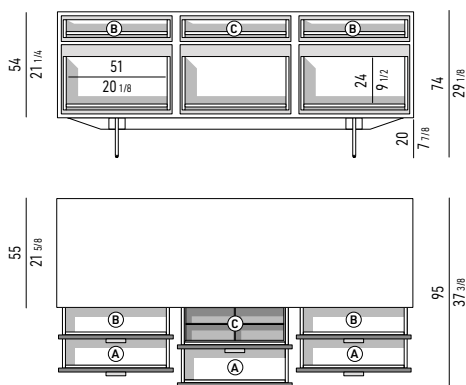

STRUTTURA FRASSINO TABACCO TOBACCO ASH STRUCTURE

DOTAZIONE

Nr. 3 cassettoni e 3 cassetti che scorrono su guide a estrazione totale con chiusura Blumotion. Portata massima per cassetto Kg 30.

DOTAZIONE INTERNA

Nr. 1 vassoio portaposate in cuoio color Nero dotato di divisori, riposto nel cassetto (C).

Spazio utile interno cassetti

(A): cm 51x42 H24
(B): cm 51x42 H6

EQUIPMENT

Nr. 3 large drawers and 3 small drawers that glide on fully extractable guides with Blumotion soft-close system. Maximum load per drawer is 30 Kg.

INTERIOR EQUIPMENT

Nr. 1 cutlery tray in Black colour saddle-hide, with dividers, located in the (C) drawer.

Drawers internal dimension

(A): cm 51x42 H24
(B): cm 51x42 H6

VASSOIO PORTAPOSATE | CUTLERY TRAY: CM 51X36 H3,5

Scomparto grande | big section: cm 49,5X8,5 H2,5
Scomparto piccolo | small section cm: 24,5x8 H2,5