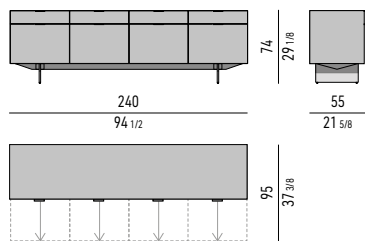

CONTENITORE **DINING** CON 4 CASSETTONI E 4 CASSETTI **CM H74 - MOD. W**
DINING SIDEBOARD WITH 4 LARGE DRAWERS AND 4 SMALL DRAWERS **CM H74 - MOD. W**

STRUTTURA LACCATO LUCIDO GLOSSY LACQUERED STRUCTURE