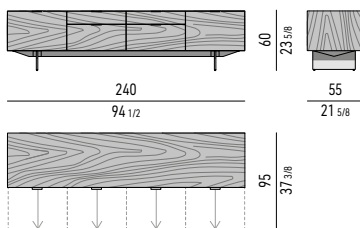

STRUTTURA PALISSANDRO SANTOS PALISANDER SANTOS STRUCTURE