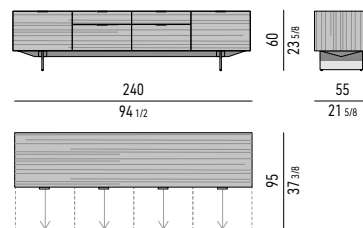

STRUTTURA ROVERE MIELE HONEY OAK STRUCTURE