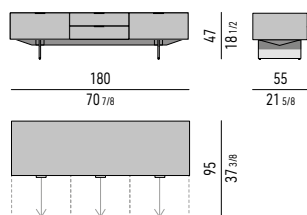

CONTENITORI "LIVING" | "LIVING" SIDEBORDS

CONTENITORE **LIVING** CON 2 CASSETTONI E 2 CASSETTI CM **180X55 H47** - **MOD. A**
LIVING SIDEBORD WITH 2 LARGE DRAWERS AND 2 SMALL DRAWERS CM **180X55 H47** - **MOD. A**

STRUTTURA LACCATO LUCIDO GLOSSY LACQUERED STRUCTURE