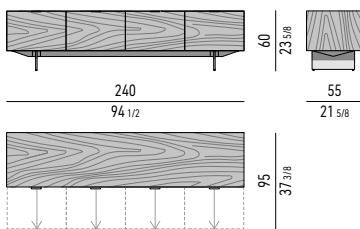

STRUTTURA PALISSANDRO SANTOS PALISANDER SANTOS STRUCTURE