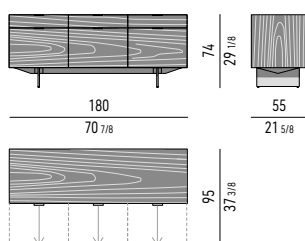

STRUTTURA FRASSINO LIQUIRIZIA LICORICE ASH STRUCTURE