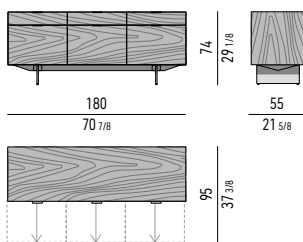

STRUTTURA PALISSANDRO SANTOS PALISANDER SANTOS STRUCTURE