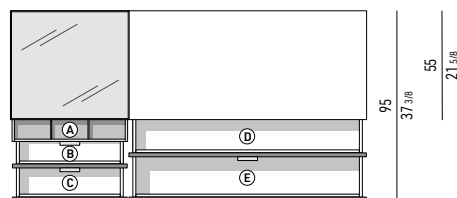

STRUTTURA FRASSINO TABACCO TOBACCO ASH STRUCTURE

DOTAZIONE

Nr. 1 cassettone e 3 cassetti che scorrono su guide a estrazione totale con chiusura Blumotion.
Portata massima per cassetto Kg 30.
Nr. 1 cassetto portagioie (A) che scorre su guide a estrazione totale.
Portata massima per cassetto Kg 30.

Spazio utile interno cassetti

(B): cm 51x42 H6
(C): cm 51x42 H4
(D): cm 111x42 H6
(E): cm 111x42 H14

EQUIPMENT

Nr. 1 large drawer and 3 small drawers that glide on fully extractable guides with Blumotion soft-close system.
Maximum load per drawer is 30 Kg.
Nr. 1 jewelry drawer (A) that glide on fully extractable guides.
Maximum load per drawer is 30 Kg.

Drawers internal dimension

(B): cm 51x42 H6
(C): cm 51x42 H4
(D): cm 111x42 H6
(E): cm 111x42 H14

CASSETTO PORTAGIOIE | JEWELRY DRAWER

Scomparto | section 1: cm 20x18 H3
Scomparto | section 2: cm 9x10 H3
Scomparto | section 3: cm 4x10 H3
Scomparto | section 4: cm 18x10 H3