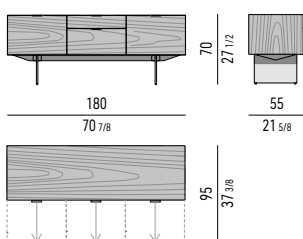

STRUTTURA FRASSINO TABACCO TOBACCO ASH STRUCTURE

DOTAZIONE

Nr. 3 cassettoni e 1 cassetto che scorrono su guide a estrazione totale con chiusura Blumotion. Portata massima per cassetto Kg 30.

DOTAZIONE INTERNA

Nr. 1 vassoio portaposate in cuoio color Nero dotato di divisori, riposto nel cassetto **(C)**.

Spazio utile interno cassetti

(A): cm 51x42 H24
(B): cm 51x42 H14

EQUIPMENT

Nr. 3 large drawers and 1 small drawer that glide on fully extractable guides with Blumotion soft-close system. Maximum load per drawer is 30 Kg.

INTERIOR EQUIPMENT

Nr. 1 cutlery tray in Black colour saddle-hide, with dividers, located in the **(C)** drawer.

Drawers internal dimension

(A): cm 51x42 H24
(B): cm 51x42 H14

VASSOIO PORTAPOSATE | CUTLERY TRAY: CM 51X36 H3,5

Scomparto grande | big section: cm 49,5x8,5 H2,5
Scomparto piccolo | small section: cm 24,5x8 H2,5