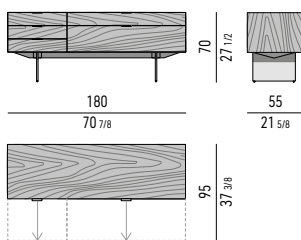

STRUTTURA PALISSANDRO SANTOS PALISANDER SANTOS STRUCTURE