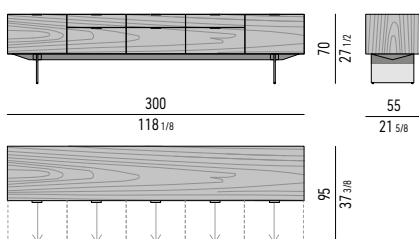

STRUTTURA FRASSINO TABACCO TOBACCO ASH STRUCTURE

DOTAZIONE

Nr. 5 cassettoni e 3 cassetti che scorrono su guide a estrazione totale con chiusura Blumotion.
Portata massima per cassetto Kg 30.

DOTAZIONE INTERNA

Nr. 1 vassoio portaposate in cuoio color Nero dotato di divisori, riposto nel cassetto **(D)**.

Spazio utile interno cassetti

(A): cm 51x42 H24
(B): cm 51x42 H14
(C): cm 51x42 H6

EQUIPMENT

Nr. 5 large drawers and 3 small drawers that glide on fully extractable guides with Blumotion soft-close system.
Maximum load per drawer is 30 Kg.

INTERIOR EQUIPMENT

Nr. 1 cutlery tray in Black colour saddle-hide, with dividers, located in the **(D)** drawer.

Drawers internal dimension

(A): cm 51x42 H24
(B): cm 51x42 H14
(C): cm 51x42 H6

VASSOIO PORTAPOSATE | CUTLERY TRAY: CM 51X36 H3,5

Scomparto grande | big section: cm 49,5x8,5 H2,5
Scomparto piccolo | small section cm: 24,5x8 H2,5