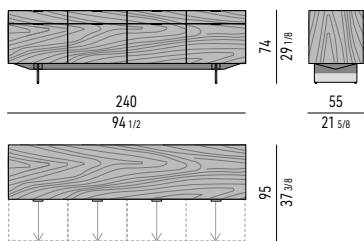

STRUTTURA PALISSANDRO SANTOS PALISANDER SANTOS STRUCTURE