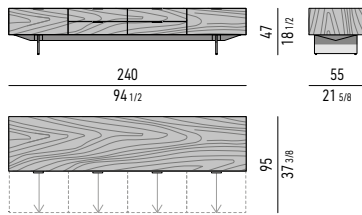

STRUTTURA PALISSANDRO SANTOS PALISANDER SANTOS STRUCTURE