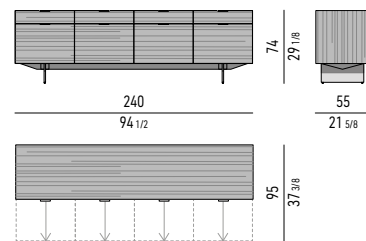

STRUTTURA ROVERE MIELE HONEY OAK STRUCTURE