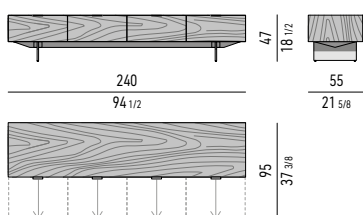

STRUTTURA PALISSANDRO SANTOS PALISANDER SANTOS STRUCTURE