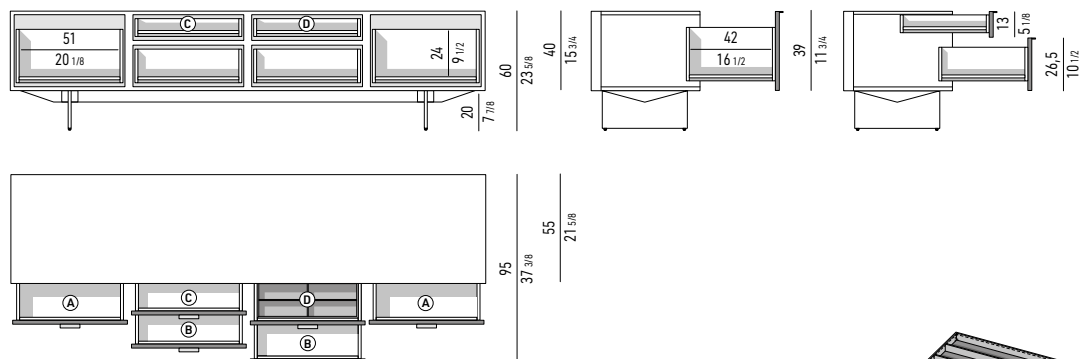

STRUTTURA FRASSINO TABACCO TOBACCO ASH STRUCTURE

DOTAZIONE

Nr. 4 cassettoni e 2 cassetti che scorrono su guide a estrazione totale con chiusura Blumotion. Portata massima per cassetto Kg 30.

DOTAZIONE INTERNA

Nr. 1 vassoio portaposate in cuoio color Nero dotato di divisori, riposto nel cassetto (D).

Spazio utile interno cassetti

(A): cm 51x42 H24
(B): cm 51x42 H14
(C): cm 51x42 H6

EQUIPMENT

Nr. 4 large drawers and 2 small drawers that glide on fully extractable guides with Blumotion soft-close system. Maximum load per drawer is 30 Kg.

INTERIOR EQUIPMENT

Nr. 1 cutlery tray in Black colour saddle-hide, with dividers, located in the (D) drawer.

Drawers internal dimension

(A): cm 51x42 H24
(B): cm 51x42 H14
(C): cm 51x42 H6

VASSOIO PORTAPOSATE | CUTLERY TRAY: CM 51X36 H3,5

Scomparto grande | big section: cm 49,5x8,5 H2,5
Scomparto piccolo | small section: cm: 24,5x8 H2,5