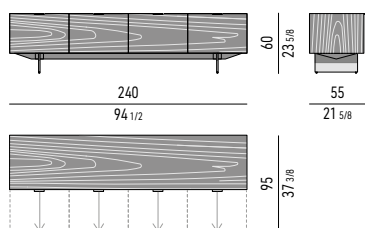

STRUTTURA FRASSINO LIQUIRIZIA LICORICE ASH STRUCTURE