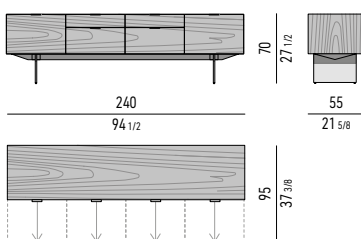

STRUTTURA FRASSINO TABACCO TOBACCO ASH STRUCTURE

DOTAZIONE

Nr. 4 cassettoni e 2 cassetti che scorrono su guide a estrazione totale con chiusura Blumotion. Portata massima per cassetto Kg 30.

DOTAZIONE INTERNA

Nr. 1 vassoio portaposate in cuoio color Nero dotato di divisori, riposto nel cassetto (D).

Spazio utile interno cassetti

(A): cm 51x42 H24
(B): cm 51x42 H14
(C): cm 51x42 H6

EQUIPMENT

Nr. 4 large drawers and 2 small drawers that glide on fully extractable guides with Blumotion soft-close system. Maximum load per drawer is 30 Kg.

INTERIOR EQUIPMENT

Nr. 1 cutlery tray in Black colour saddle-hide, with dividers, located in the (D) drawer.

Drawers internal dimension

(A): cm 51x42 H24
(B): cm 51x42 H14
(C): cm 51x42 H6

VASSOIO PORTAPOSATE | CUTLERY TRAY: CM 51X36 H3,5

Scoperto grande | big section: cm 49,5x8,5 H2,5
Scoperto piccolo | small section: cm 24,5x8 H2,5