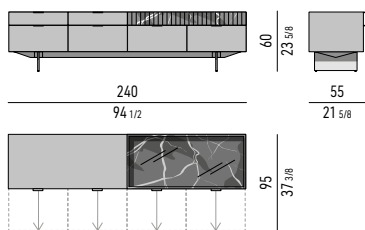

CONTENITORE **DINING** CON 4 CASSETTONI, 2 CASSETTI ED ELEMENTO IN MARMO CM **240X55 H60** - **MOD. 0**
DINING SIDEBOARD WITH 4 LARGE DRAWERS, 2 SMALL DRAWERS AND MARBLE ELEMENT CM **240X55 H60** - **MOD. 0**

STRUTTURA LACCATO LUCIDO GLOSSY LACQUERED STRUCTURE