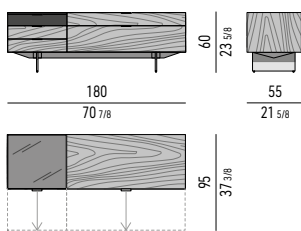

STRUTTURA PALISSANDRO SANTOS PALISANDER SANTOS STRUCTURE