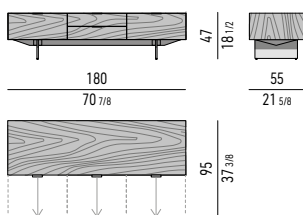

STRUTTURA PALISSANDRO SANTOS PALISANDER SANTOS STRUCTURE