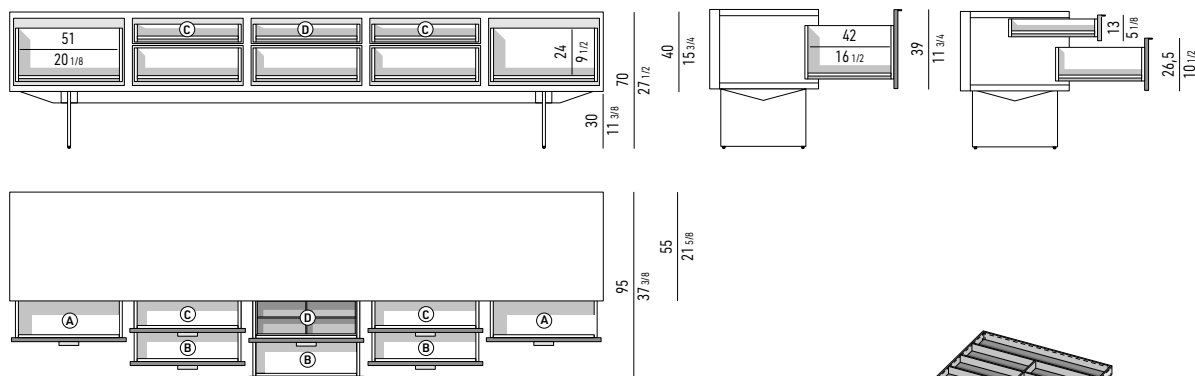

STRUTTURA FRASSINO TABACCO TOBACCO ASH STRUCTURE

DOTAZIONE

Nr. 5 cassettoni e 3 cassetti che scorrono su guide a estrazione totale con chiusura Blumotion.
Portata massima per cassetto Kg 30.

DOTAZIONE INTERNA

Nr. 1 vassoio portaposate in cuoio color Nero dotato di divisori, riposto nel cassetto **(D)**.

Spazio utile interno cassetti

(A): cm 51x42 H24
(B): cm 51x42 H14
(C): cm 51x42 H6

EQUIPMENT

Nr. 5 large drawers and 3 small drawers that glide on fully extractable guides with Blumotion soft-close system.
Maximum load per drawer is 30 Kg.

INTERIOR EQUIPMENT

Nr. 1 cutlery tray in Black colour saddle-hide, with dividers, located in the **(D)** drawer.

Drawers internal dimension

(A): cm 51x42 H24
(B): cm 51x42 H14
(C): cm 51x42 H6

VASSOIO PORTAPOSATE | CUTLERY TRAY: CM 51X36 H3,5

Scomparto grande | big section: cm 49,5x8,5 H2,5
Scomparto piccolo | small section cm: 24,5x8 H2,5