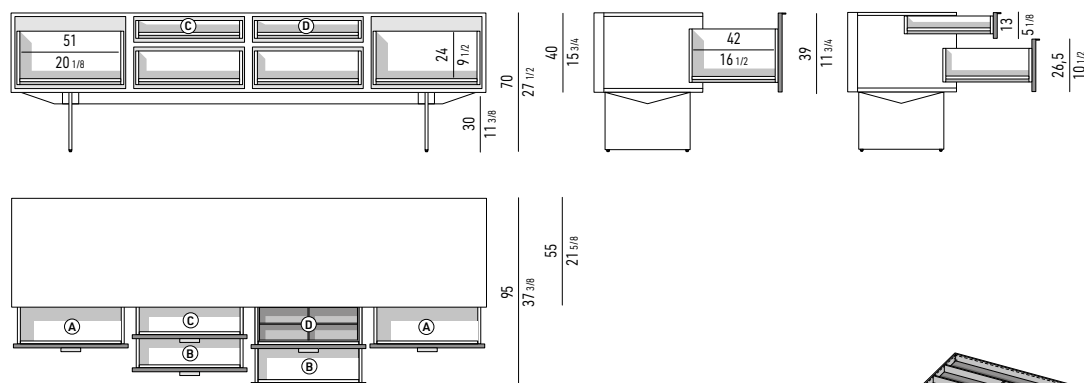

STRUTTURA FRASSINO TABACCO TOBACCO ASH STRUCTURE

DOTAZIONE

Nr. 4 cassettoni e 2 cassetti che scorrono su guide a estrazione totale con chiusura Blumotion. Portata massima per cassetto Kg 30.

DOTAZIONE INTERNA

Nr. 1 vassoio portaposate in cuoio color Nero dotato di divisori, riposto nel cassetto (D).

Spazio utile interno cassetti

(A): cm 51x42 H24
(B): cm 51x42 H14
(C): cm 51x42 H6

EQUIPMENT

Nr. 4 large drawers and 2 small drawers that glide on fully extractable guides with Blumotion soft-close system. Maximum load per drawer is 30 Kg.

INTERIOR EQUIPMENT

Nr. 1 cutlery tray in Black colour saddle-hide, with dividers, located in the (D) drawer.

Drawers internal dimension

(A): cm 51x42 H24
(B): cm 51x42 H14
(C): cm 51x42 H6

VASSOIO PORTAPOSATE | CUTLERY TRAY: CM 51X36 H3,5

Scoperto grande | big section: cm 49,5x8,5 H2,5
Scoperto piccolo | small section: cm 24,5x8 H2,5