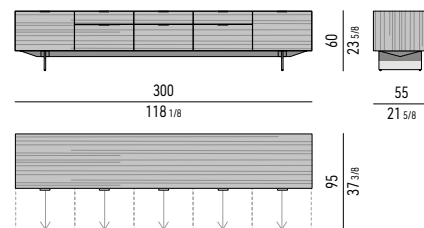

STRUTTURA ROVERE MIELE HONEY OAK STRUCTURE