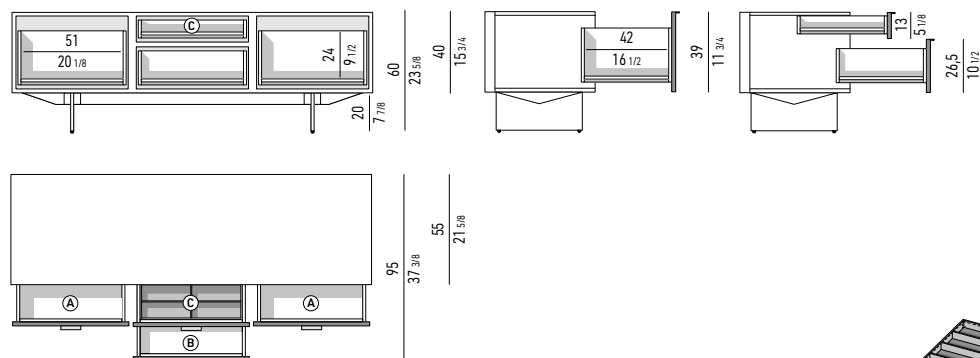

STRUTTURA FRASSINO TABACCO TOBACCO ASH STRUCTURE

DOTAZIONE

Nr. 3 cassettoni e 1 cassetto che scorrono su guide a estrazione totale con chiusura Blumotion. Portata massima per cassetto Kg 30.

DOTAZIONE INTERNA

Nr. 1 vassoio portaposate in cuoio color Nero dotato di divisori, riposto nel cassetto (C).

Spazio utile interno cassetti

(A): cm 51x42 H24
(B): cm 51x42 H14

EQUIPMENT

Nr. 3 large drawers and 1 small drawer that glide on fully extractable guides with Blumotion soft-close system. Maximum load per drawer is 30 Kg.

INTERIOR EQUIPMENT

Nr. 1 cutlery tray in Black colour saddle-hide, with dividers, located in the (C) drawer.

Drawers internal dimension

(A): cm 51x42 H24
(B): cm 51x42 H14

VASSOIO PORTAPOSATE | CUTLERY TRAY: CM 51X36 H3,5

Scoperto grande | big section: cm 49,5x8,5 H2,5
Scoperto piccolo | small section: cm: 24,5x8 H2,5