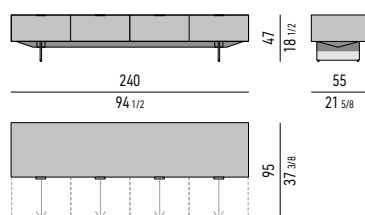

STRUTTURA LACCATO LUCIDO GLOSSY LACQUERED STRUCTURE