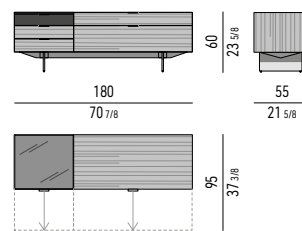

STRUTTURA ROVERE MIELE HONEY OAK STRUCTURE