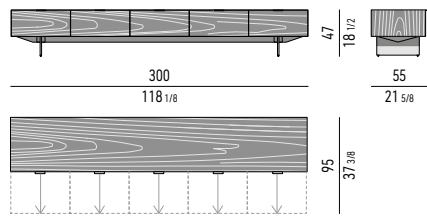

STRUTTURA FRASSINO LIQUIRIZIA LICORICE ASH STRUCTURE