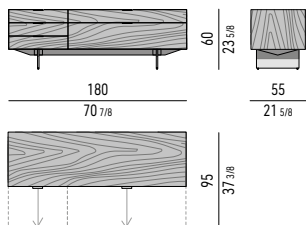

STRUTTURA PALISSANDRO SANTOS PALISANDER SANTOS STRUCTURE