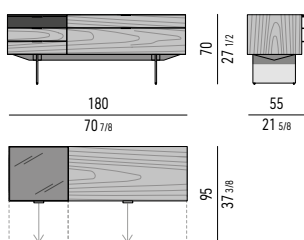

STRUTTURA FRASSINO TABACCO TOBACCO ASH STRUCTURE

DOTAZIONE

Nr. 1 cassettone e 3 cassetti che scorrono su guide a estrazione totale con chiusura Blumotion.
Portata massima per cassetto Kg 30.
Nr. 1 cassetto portagioie (A) che scorre su guide a estrazione totale.
Portata massima per cassetto Kg 30.

Spazio utile interno cassetti

(B): cm 51x42 H6
(C): cm 51x42 H4
(D): cm 111x42 H6
(E): cm 111x42 H14

EQUIPMENT

Nr. 1 large drawer and 3 small drawers that glide on fully extractable guides with Blumotion soft-close system.
Maximum load per drawer is 30 Kg.
Nr. 1 jewelry drawer (A) that glide on fully extractable guides.
Maximum load per drawer is 30 Kg.

Drawers internal dimension

(B): cm 51x42 H6
(C): cm 51x42 H4
(D): cm 111x42 H6
(E): cm 111x42 H14

CASSETTO PORTAGIOIE | JEWELRY DRAWER

Scomparto | section 1: cm 20x18 H3
Scomparto | section 2: cm 9x10 H3
Scomparto | section 3: cm 4x10 H3
Scomparto | section 4: cm 18x10 H3