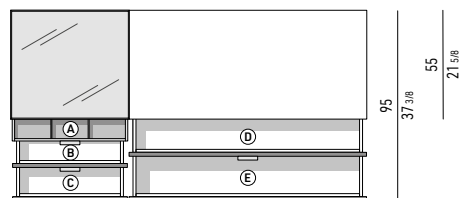

STRUTTURA FRASSINO TABACCO TOBACCO ASH STRUCTURE

DOTAZIONE

Nr. 1 cassettone e 3 cassetti che scorrono su guide a estrazione totale con chiusura Blumotion.
Portata massima per cassetto Kg 30.
Nr. 1 cassetto portagioie (A) che scorre su guide a estrazione totale.
Portata massima per cassetto Kg 30.

Spazio utile interno cassetti

(B): cm 51x42 H6
(C): cm 51x42 H4
(D): cm 111x42 H6
(E): cm 111x42 H14

EQUIPMENT

Nr. 1 large drawer and 3 small drawers that glide on fully extractable guides with Blumotion soft-close system.
Maximum load per drawer is 30 Kg.
Nr. 1 jewellery drawer (A) that glide on fully extractable guides.
Maximum load per drawer is 30 Kg.

Drawers internal dimension

(B): cm 51x42 H6
(C): cm 51x42 H4
(D): cm 111x42 H6
(E): cm 111x42 H14

CASSETTO PORTAGIOIE | JEWELRY DRAWER

Scoperto | section 1: cm 20x18 H3
Scoperto | section 2: cm 9x10 H3
Scoperto | section 3: cm 4x10 H3
Scoperto | section 4: cm 18x10 H3