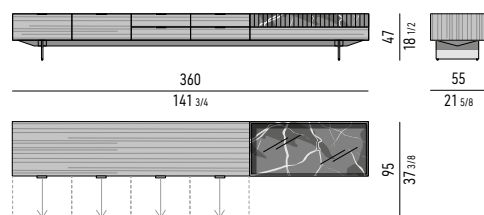

STRUTTURA ROVERE MIELE
HONEY OAK STRUCTURE