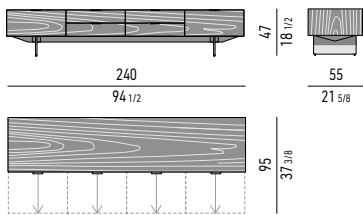

STRUTTURA FRASSINO LIQUIRIZIA LICORICE ASH STRUCTURE