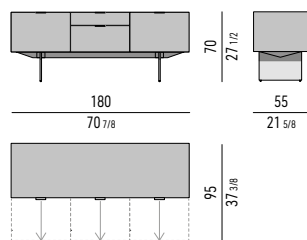

CONTENITORE **DINING** CON 3 CASSETTONI E 1 CASSETTO CM **180X55 H70** - **MOD. K**
DINING SIDEBOARD WITH 3 LARGE DRAWERS AND 1 SMALL DRAWER CM **180X55 H70** - **MOD. K**

STRUTTURA LACCATO LUCIDO GLOSSY LACQUERED STRUCTURE