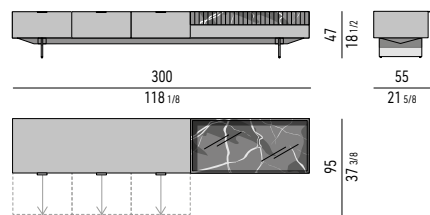

CONTENITORE **LIVING** CON 3 CASSETTONI ED ELEMENTO IN MARMO CM **300X55 H47** - **MOD. G**
LIVING SIDEBOARD WITH 3 LARGE DRAWERS AND MARBLE ELEMENT CM **300X55 H47** - **MOD. G**

STRUTTURA LACCATO LUCIDO
GLOSSY LACQUERED STRUCTURE