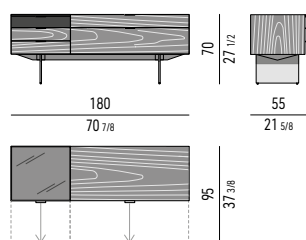

STRUTTURA FRASSINO LIQUIRIZIA LICORICE ASH STRUCTURE