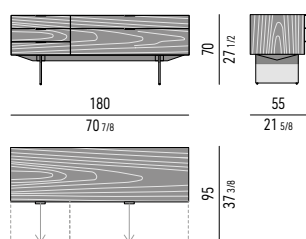

STRUTTURA FRASSINO LIQUIRIZIA LICORICE ASH STRUCTURE