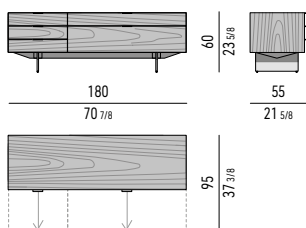

STRUTTURA FRASSINO TABACCO TOBACCO ASH STRUCTURE

DOTAZIONE

Nr. 1 cassettone e 4 cassetti che scorrono su guide a estrazione totale con chiusura Blumotion. Portata massima per cassetto Kg 30.

Spazio utile interno cassetti

- (A): cm 51x42 H6
- (B): cm 51x42 H4
- (C): cm 111x42 H6
- (D): cm 111x42 H14

EQUIPMENT

Nr. 1 large drawer and 4 small drawers that glide on fully extractable guides with Blumotion soft-close system. Maximum load per drawer is 30 Kg.

Drawers internal dimension

- (A): cm 51x42 H6
- (B): cm 51x42 H4
- (C): cm 111x42 H6
- (D): cm 111x42 H14