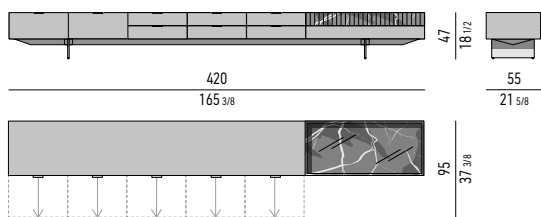

CONTENITORE LIVING CON 2 CASSETTONI, 6 CASSETTI ED ELEMENTO IN MARMO CM 420X55 H47 - MOD. I LIVING SIDEBOARD WITH 2 LARGE DRAWERS, 6 SMALL DRAWERS AND MARBLE ELEMENT CM 420X55 H47 - MOD. I

STRUTTURA LACCATO LUCIDO GLOSSY LACQUERED STRUCTURE