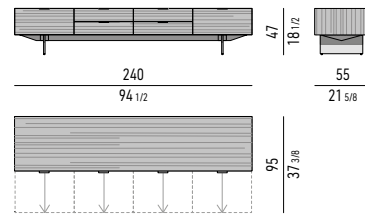

STRUTTURA ROVERE MIELE HONEY OAK STRUCTURE