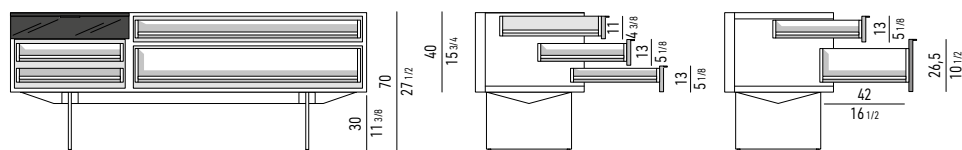

STRUTTURA FRASSINO TABACCO TOBACCO ASH STRUCTURE

DOTAZIONE

Nr. 1 cassettone e 3 cassetti che scorrono su guide a estrazione totale con chiusura Blumotion.
Portata massima per cassetto Kg 30.
Nr. 1 cassetto portagioie (A) che scorre su guide a estrazione totale.
Portata massima per cassetto Kg 30.

Spazio utile interno cassetti

(B): cm 51x42 H6
(C): cm 51x42 H4
(D): cm 111x42 H6
(E): cm 111x42 H14

EQUIPMENT

Nr. 1 large drawer and 3 small drawers that glide on fully extractable guides with Blumotion soft-close system.
Maximum load per drawer is 30 Kg.
Nr. 1 jewelry drawer (A) that glide on fully extractable guides.
Maximum load per drawer is 30 Kg.

Drawers internal dimension

(B): cm 51x42 H6
(C): cm 51x42 H4
(D): cm 111x42 H6
(E): cm 111x42 H14

CASSETTO PORTAGIOIE | JEWELRY DRAWER

Scomparto | section 1: cm 20x18 H3
Scomparto | section 2: cm 9x10 H3
Scomparto | section 3: cm 4x10 H3
Scomparto | section 4: cm 18x10 H3