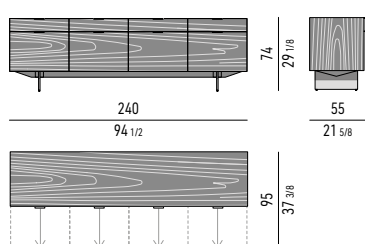

STRUTTURA FRASSINO LIQUIRIZIA LICORICE ASH STRUCTURE