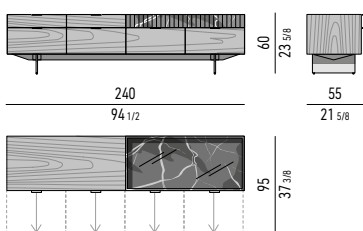

STRUTTURA FRASSINO TABACCO TOBACCO ASH STRUCTURE

DOTAZIONE

Nr. 4 cassettoni e 2 cassetti che scorrono su guide a estrazione totale con chiusura Blumotion. Portata massima per cassetto Kg 30. Elemento in marmo.

Elemento in marmo: cm 120x55 H13
Spazio utile interno: cm 116x51 H6

DOTAZIONE INTERNA

Nr. 1 vassoio portaposate in cuoio color Nero dotato di divisori, riposto nel cassetto (C).

Spazio utile interno cassetti
(A): cm 51x42 H6
(B): cm 51x42 H14

EQUIPMENT

Nr. 4 large drawers and 2 small drawers that glide on fully extractable guides with Blumotion soft-close system. Maximum load per drawer is 30 Kg. Marble element.

Marble element: cm 120x55 H13
Internal dimension: cm 116x51 H6

INTERIOR EQUIPMENT

Nr. 1 cutlery tray in Black colour saddle-hide, with dividers, located in the (C) drawer.

Drawers internal dimension
(A): cm 51x42 H6
(B): cm 51x42 H14

VASSOIO PORTAPOSATE | CUTLERY TRAY: CM 51X36 H3,5

Scoperto grande | big section: cm 49,5x8,5 H2,5
Scoperto piccolo | small section: cm 24,5x8 H2,5

ELEMENTO IN MARMO MARBLE ELEMENT