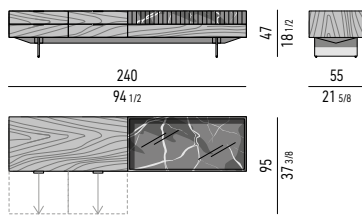

STRUTTURA PALISSANDRO SANTOS PALISANDER SANTOS STRUCTURE