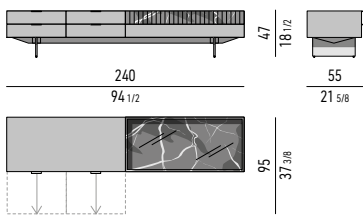

STRUTTURA LACCATO LUCIDO GLOSSY LACQUERED STRUCTURE