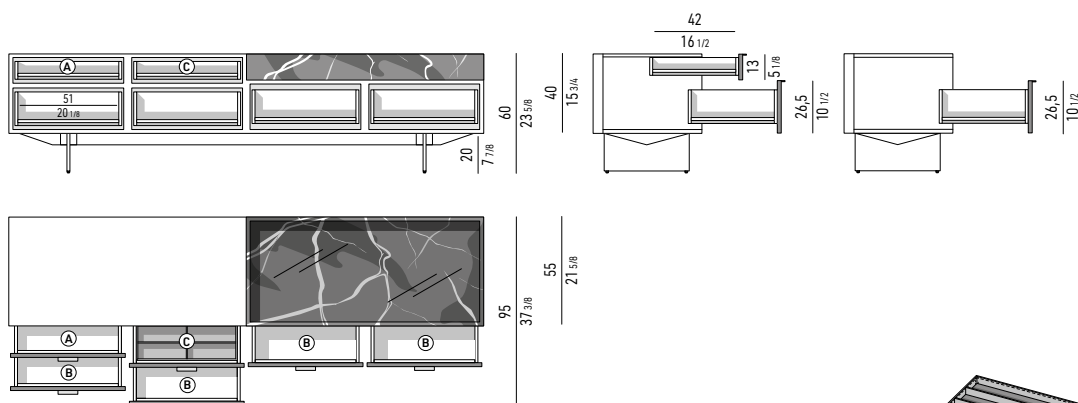

STRUTTURA FRASSINO TABACCO TOBACCO ASH STRUCTURE

DOTAZIONE

Nr. 4 cassettoni e 2 cassetti che scorrono su guide a estrazione totale con chiusura Blumotion. Portata massima per cassetto Kg 30. Elemento in marmo.

Elemento in marmo: cm 120x55 H13
Spazio utile interno: cm 116x51 H6

DOTAZIONE INTERNA

Nr. 1 vassoio portaposate in cuoio color Nero dotato di divisori, riposto nel cassetto (C).

Spazio utile interno cassetti
(A): cm 51x42 H6
(B): cm 51x42 H14

EQUIPMENT

Nr. 4 large drawers and 2 small drawers that glide on fully extractable guides with Blumotion soft-close system. Maximum load per drawer is 30 Kg. Marble element.

Marble element: cm 120x55 H13
Internal dimension: cm 116x51 H6

INTERIOR EQUIPMENT

Nr. 1 cutlery tray in Black colour saddle-hide, with dividers, located in the (C) drawer.

Drawers internal dimension
(A): cm 51x42 H6
(B): cm 51x42 H14

VASSOIO PORTAPOSATE | CUTLERY TRAY: CM 51X36 H3,5

Scoperto grande | big section: cm 49,5x8,5 H2,5
Scoperto piccolo | small section: cm 24,5x8 H2,5

ELEMENTO IN MARMO MARBLE ELEMENT