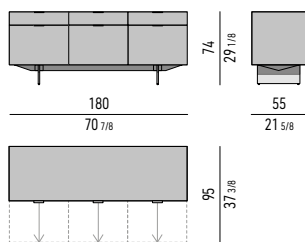

CONTENITORE **DINING** CON 3 CASSETTONI E 3 CASSETTI **CM H74 - MOD. V**
DINING SIDEBOARD WITH 3 LARGE DRAWERS AND 3 SMALL DRAWERS **CM H74 - MOD. V**

STRUTTURA LACCATO LUCIDO GLOSSY LACQUERED STRUCTURE