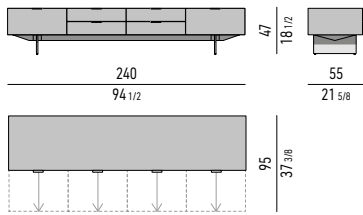

Minotti

CONTENITORE **LIVING** CON 2 CASSETTONI E 4 CASSETTI CM **240X55 H47** - MOD. C
LIVING SIDEBORD WITH 2 LARGE DRAWERS AND 4 SMALL DRAWERS CM **240X55 H47** - MOD. C

STRUTTURA LACCATO LUCIDO GLOSSY LACQUERED STRUCTURE