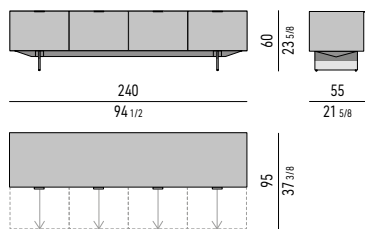

CONTENITORE **DINING** CON 4 CASSETTONI CM **240X55 H60** - **MOD. L**
DINING SIDEBOARD WITH 4 LARGE DRAWERS CM **240X55 H60** - **MOD. L**

STRUTTURA LACCATO LUCIDO GLOSSY LACQUERED STRUCTURE