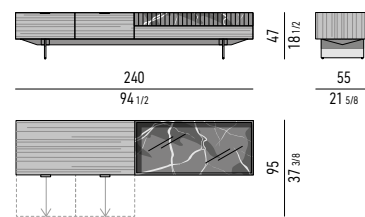

STRUTTURA ROVERE MIELE HONEY OAK STRUCTURE