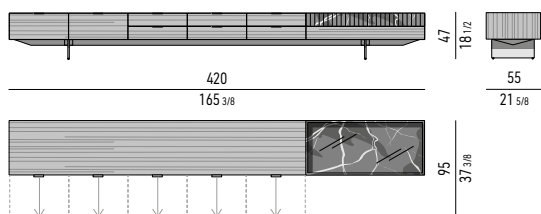

STRUTTURA ROVERE MIELE HONEY OAK STRUCTURE