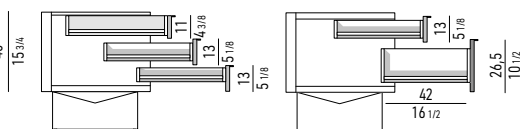

STRUTTURA FRASSINO TABACCO TOBACCO ASH STRUCTURE

DOTAZIONE

Nr. 1 cassettone e 3 cassetti che scorrono su guide a estrazione totale con chiusura Blumotion.
Portata massima per cassetto Kg 30.
Nr. 1 cassetto portagioie (A) che scorre su guide a estrazione totale.
Portata massima per cassetto Kg 30.

Spazio utile interno cassetti

(B): cm 51x42 H6
(C): cm 51x42 H4
(D): cm 111x42 H6
(E): cm 111x42 H14

EQUIPMENT

Nr. 1 large drawer and 3 small drawers that glide on fully extractable guides with Blumotion soft-close system.
Maximum load per drawer is 30 Kg.
Nr. 1 jewellery drawer (A) that glide on fully extractable guides.
Maximum load per drawer is 30 Kg.

Drawers internal dimension

(B): cm 51x42 H6
(C): cm 51x42 H4
(D): cm 111x42 H6
(E): cm 111x42 H14

CASSETTO PORTAGIOIE | JEWELRY DRAWER

Scoperto | section 1: cm 20x18 H3
Scoperto | section 2: cm 9x10 H3
Scoperto | section 3: cm 4x10 H3
Scoperto | section 4: cm 18x10 H3