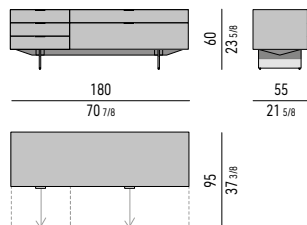

CONTENITORI "NIGHT" | "NIGHT" SIDEBOARDS

CONTENITORE **NIGHT** CON 1 CASSETTONE E 4 CASSETTI CM 180X55 H60 - MOD. R
NIGHT SIDEBOARD WITH 1 LARGE DRAWER AND 4 SMALL DRAWERS CM 180X55 H60 - MOD. R

STRUTTURA LACCATO LUCIDO GLOSSY LACQUERED STRUCTURE