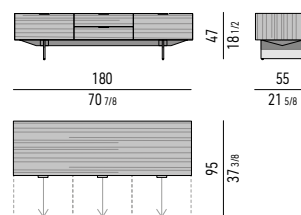

STRUTTURA ROVERE MIELE HONEY OAK STRUCTURE