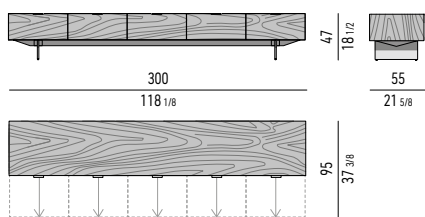

STRUTTURA PALISSANDRO SANTOS PALISANDER SANTOS STRUCTURE