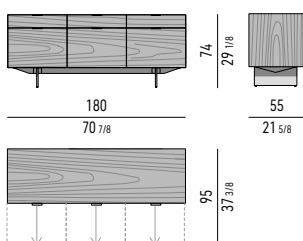

STRUTTURA FRASSINO TABACCO TOBACCO ASH STRUCTURE

DOTAZIONE

Nr. 3 cassettoni e 3 cassetti che scorrono su guide a estrazione totale con chiusura Blumotion. Portata massima per cassetto Kg 30.

DOTAZIONE INTERNA

Nr. 1 vassoio portaposate in cuoio color Nero dotato di divisori, riposto nel cassetto (C).

Spazio utile interno cassetti

(A): cm 51x42 H24
(B): cm 51x42 H6

EQUIPMENT

Nr. 3 large drawers and 3 small drawers that glide on fully extractable guides with Blumotion soft-close system. Maximum load per drawer is 30 Kg.

INTERIOR EQUIPMENT

Nr. 1 cutlery tray in Black colour saddle-hide, with dividers, located in the (C) drawer.

Drawers internal dimension

(A): cm 51x42 H24
(B): cm 51x42 H6

VASSOIO PORTAPOSATE | CUTLERY TRAY: CM 51X36 H3,5

Scomparto grande | big section: cm 49,5X8,5 H2,5
Scomparto piccolo | small section cm: 24,5x8 H2,5