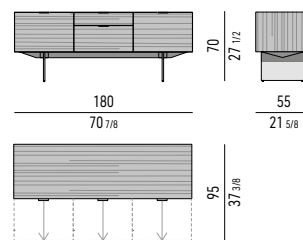

STRUTTURA ROVERE MIELE HONEY OAK STRUCTURE