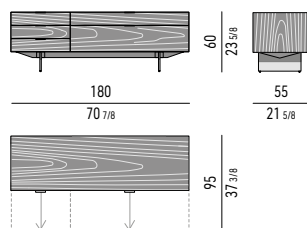

STRUTTURA FRASSINO LIQUIRIZIA LICORICE ASH STRUCTURE