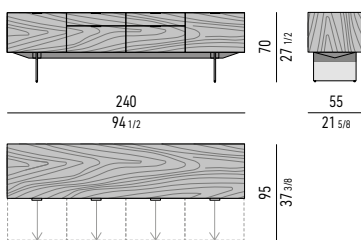

STRUTTURA PALISSANDRO SANTOS PALISANDER SANTOS STRUCTURE