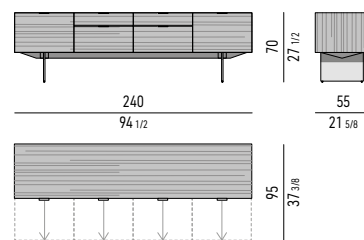

STRUTTURA ROVERE MIELE HONEY OAK STRUCTURE