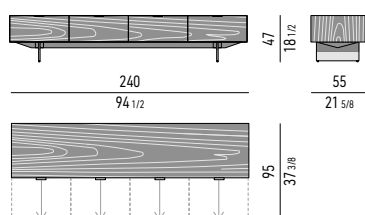

STRUTTURA FRASSINO LIQUIRIZIA LICORICE ASH STRUCTURE