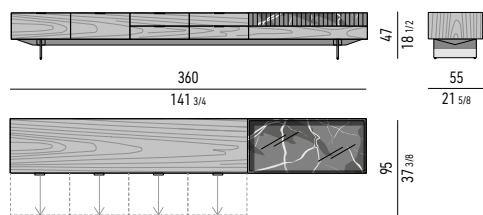

STRUTTURA FRASSINO TABACCO TOBACCO ASH STRUCTURE

DOTAZIONE

Nr. 2 cassettoni e 4 cassetti che scorrono su guide a estrazione totale con chiusura Blumotion. Portata massima per cassetto Kg 30. Elemento in marmo.

Elemento in marmo: cm 120x55 H13

Spazio utile interno: cm 116x51 H6

Spazio utile interno cassetti

(A): cm 51x42 H14

(B): cm 51x42 H6

(C): cm 51x42 H4

EQUIPMENT

Nr. 2 large drawers and 4 small drawers that glide on fully extractable guides with Blumotion soft-close system. Maximum load per drawer is 30 Kg. Marble element.

Marble element: cm 120x55 H13

Internal dimension: cm 116x51 H6

Drawers internal dimension

(A): cm 51x42 H14

(B): cm 51x42 H6

(C): cm 51x42 H4