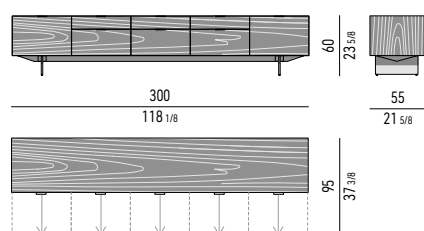

STRUTTURA FRASSINO LIQUIRIZIA LICORICE ASH STRUCTURE