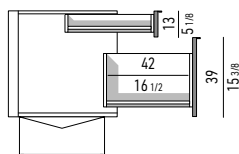

STRUTTURA FRASSINO TABACCO TOBACCO ASH STRUCTURE

DOTAZIONE

Nr. 3 cassettoni e 3 cassetti che scorrono su guide a estrazione totale con chiusura Blumotion. Portata massima per cassetto Kg 30.

DOTAZIONE INTERNA

Nr. 1 vassoio portaposate in cuoio color Nero dotato di divisori, riposto nel cassetto (C).

Spazio utile interno cassetti

(A): cm 51x42 H24
(B): cm 51x42 H6

EQUIPMENT

Nr. 3 large drawers and 3 small drawers that glide on fully extractable guides with Blumotion soft-close system. Maximum load per drawer is 30 Kg.

INTERIOR EQUIPMENT

Nr. 1 cutlery tray in Black colour saddle-hide, with dividers, located in the (C) drawer.

Drawers internal dimension

(A): cm 51x42 H24
(B): cm 51x42 H6