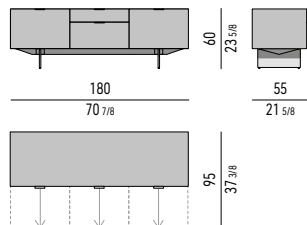

CONTENITORI "DINING" | "DINING" SIDEBOARDS

CONTENITORE **DINING** CON 3 CASSETTONI E 1 CASSETTO CM **180X55 H60** - **MOD. J**
DINING SIDEBOARD WITH 3 LARGE DRAWERS AND 1 SMALL DRAWER CM **180X55 H60** - **MOD. J**

STRUTTURA LACCATO LUCIDO GLOSSY LACQUERED STRUCTURE