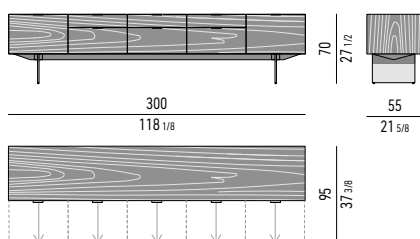

STRUTTURA FRASSINO LIQUIRIZIA LICORICE ASH STRUCTURE