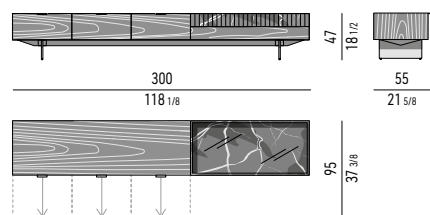

STRUTTURA FRASSINO LIQUIRIZIA
LICORICE ASH STRUCTURE