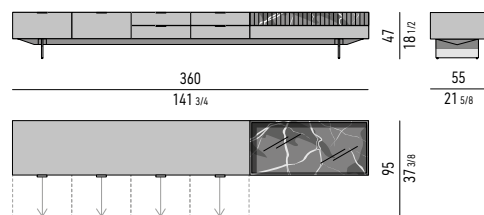

STRUTTURA LACCATO LUCIDO
GLOSSY LACQUERED STRUCTURE