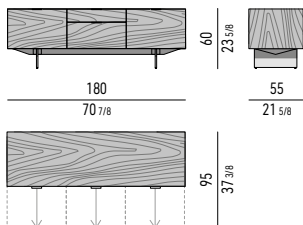

STRUTTURA PALISSANDRO SANTOS PALISANDER SANTOS STRUCTURE