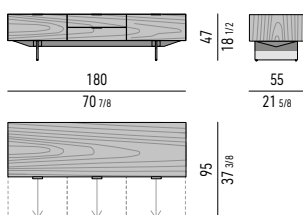

STRUTTURA FRASSINO TABACCO TOBACCO ASH STRUCTURE

DOTAZIONE

Nr. 2 cassettoni e 2 cassetti che scorrono su guida a estrazione totale con chiusura Blumotion. Portata massima per cassetto Kg 30.

Spazio utile interno cassetti

- (A): cm 51x42 H14
- (B): cm 51x42 H6
- (C): cm 51x42 H4

EQUIPMENT

Nr. 2 large drawers and 2 small drawers that glide on fully extractable guides with Blumotion soft-close system. Maximum load per drawer is 30 Kg.

Drawers internal dimension

- (A): cm 51x42 H14
- (B): cm 51x42 H6
- (C): cm 51x42 H4

CONTENITORE **LIVING** CON 4 CASSETTONI CM **240X55 H47** - **MOD. B**
LIVING SIDEBORD WITH 4 LARGE DRAWERS CM **240X55 H47** - **MOD. B**