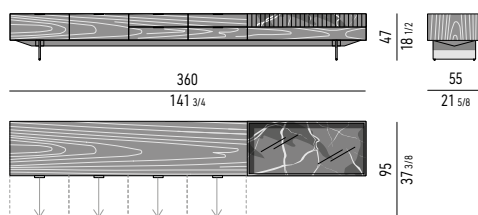

STRUTTURA FRASSINO LIQUIRIZIA
LICORICE ASH STRUCTURE