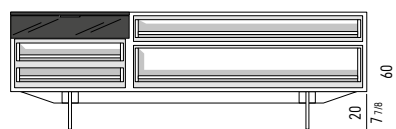

STRUTTURA FRASSINO TABACCO TOBACCO ASH STRUCTURE

DOTAZIONE

Nr. 1 cassettone e 3 cassetti che scorrono su guide a estrazione totale con chiusura Blumotion.
Portata massima per cassetto Kg 30.
Nr. 1 cassetto portagioie (A) che scorre su guide a estrazione totale.
Portata massima per cassetto Kg 30.

Spazio utile interno cassetti

(B): cm 51x42 H6
(C): cm 51x42 H4
(D): cm 111x42 H6
(E): cm 111x42 H14

EQUIPMENT

Nr. 1 large drawer and 3 small drawers that glide on fully extractable guides with Blumotion soft-close system.
Maximum load per drawer is 30 Kg.
Nr. 1 jewellery drawer (A) that glide on fully extractable guides.
Maximum load per drawer is 30 Kg.

Drawers internal dimension

(B): cm 51x42 H6
(C): cm 51x42 H4
(D): cm 111x42 H6
(E): cm 111x42 H14

CASSETTO PORTAGIOIE | JEWELRY DRAWER

Scoperto | section 1: cm 20x18 H3
Scoperto | section 2: cm 9x10 H3
Scoperto | section 3: cm 4x10 H3
Scoperto | section 4: cm 18x10 H3