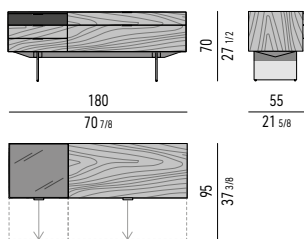

STRUTTURA PALISSANDRO SANTOS PALISANDER SANTOS STRUCTURE