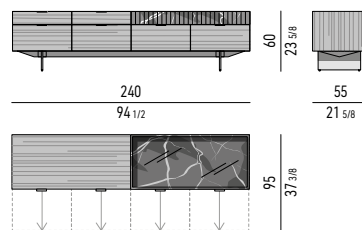

STRUTTURA ROVERE MIELE HONEY OAK STRUCTURE