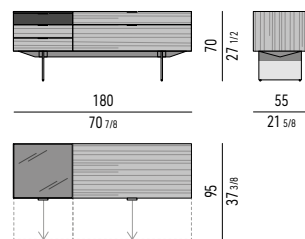

STRUTTURA ROVERE MIELE HONEY OAK STRUCTURE