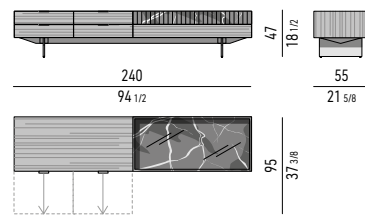

STRUTTURA ROVERE MIELE HONEY OAK STRUCTURE