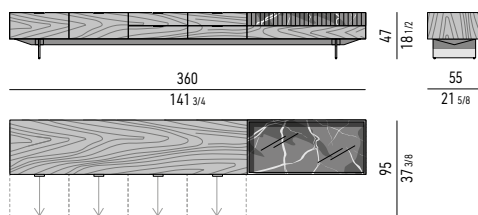

STRUTTURA PALISSANDRO SANTOS
PALISANDER SANTOS STRUCTURE