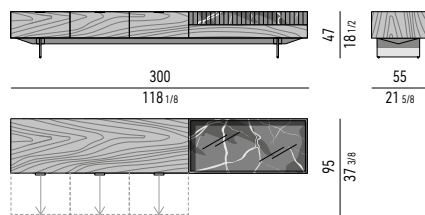

STRUTTURA PALISSANDRO SANTOS
PALISANDER SANTOS STRUCTURE