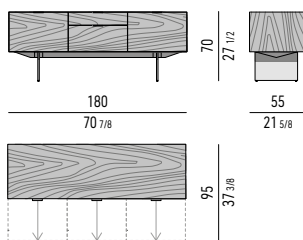

STRUTTURA PALISSANDRO SANTOS PALISANDER SANTOS STRUCTURE