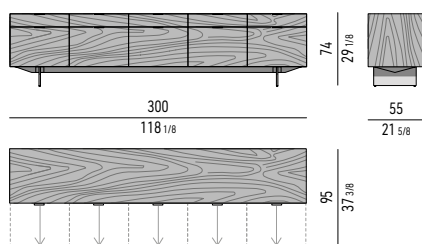

STRUTTURA PALISSANDRO SANTOS PALISANDER SANTOS STRUCTURE