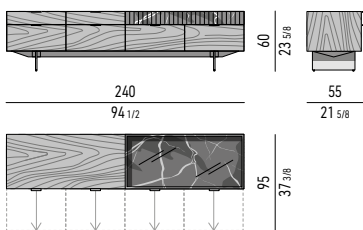

STRUTTURA PALISSANDRO SANTOS PALISANDER SANTOS STRUCTURE