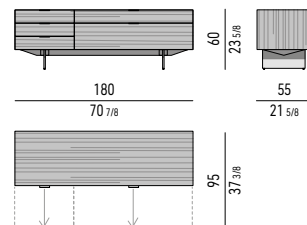

STRUTTURA ROVERE MIELE HONEY OAK STRUCTURE