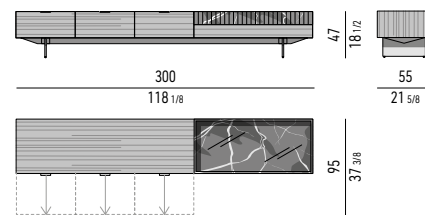

STRUTTURA ROVERE MIELE
HONEY OAK STRUCTURE