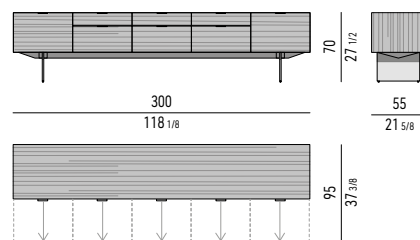

STRUTTURA ROVERE MIELE HONEY OAK STRUCTURE