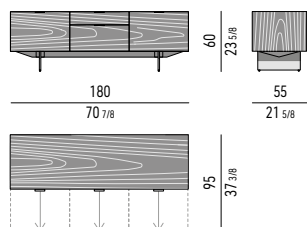

STRUTTURA FRASSINO LIQUIRIZIA LICORICE ASH STRUCTURE