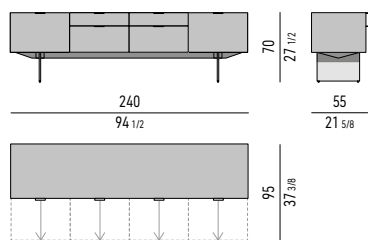

CONTENITORE **DINING** CON 4 CASSETTONI E 2 CASSETTI CM **240X55 H70** - **MOD. N**
DINING SIDEBOARD WITH 4 LARGE DRAWERS AND 2 SMALL DRAWERS CM **240X55 H70** - **MOD. N**

STRUTTURA LACCATO LUCIDO GLOSSY LACQUERED STRUCTURE