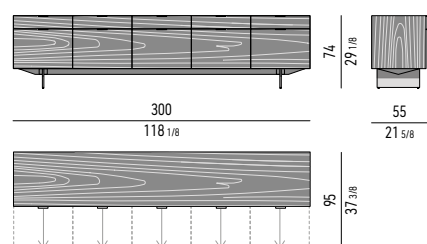

STRUTTURA FRASSINO LIQUIRIZIA LICORICE ASH STRUCTURE