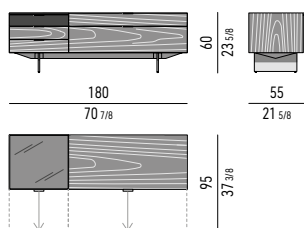

STRUTTURA FRASSINO LIQUIRIZIA LICORICE ASH STRUCTURE