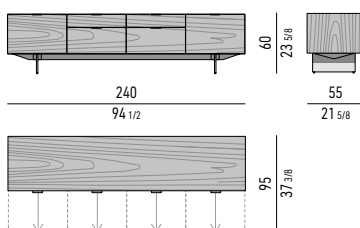

STRUTTURA FRASSINO TABACCO TOBACCO ASH STRUCTURE

DOTAZIONE

Nr. 4 cassettoni e 2 cassetti che scorrono su guide a estrazione totale con chiusura Blumotion. Portata massima per cassetto Kg 30.

DOTAZIONE INTERNA

Nr. 1 vassoio portaposate in cuoio color Nero dotato di divisori, riposto nel cassetto (D).

Spazio utile interno cassetti

(A): cm 51x42 H24
(B): cm 51x42 H14
(C): cm 51x42 H6

EQUIPMENT

Nr. 4 large drawers and 2 small drawers that glide on fully extractable guides with Blumotion soft-close system. Maximum load per drawer is 30 Kg.

INTERIOR EQUIPMENT

Nr. 1 cutlery tray in Black colour saddle-hide, with dividers, located in the (D) drawer.

Drawers internal dimension

(A): cm 51x42 H24
(B): cm 51x42 H14
(C): cm 51x42 H6

VASSOIO PORTAPOSATE | CUTLERY TRAY: CM 51X36 H3,5

Scomparto grande | big section: cm 49,5x8,5 H2,5
Scomparto piccolo | small section: cm: 24,5x8 H2,5