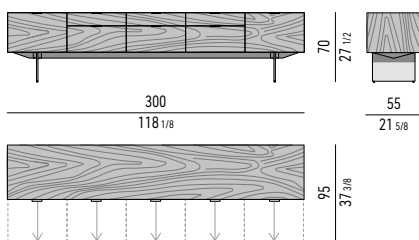

STRUTTURA PALISSANDRO SANTOS PALISANDER SANTOS STRUCTURE