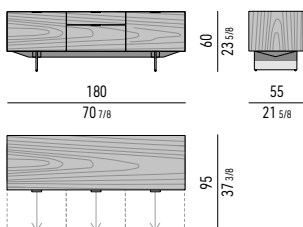

STRUTTURA FRASSINO TABACCO TOBACCO ASH STRUCTURE

DOTAZIONE

Nr. 3 cassettoni e 1 cassetto che scorrono su guide a estrazione totale con chiusura Blumotion. Portata massima per cassetto Kg 30.

DOTAZIONE INTERNA

Nr. 1 vassoio portaposate in cuoio color Nero dotato di divisori, riposto nel cassetto (C).

Spazio utile interno cassetti

(A): cm 51x42 H24
(B): cm 51x42 H14

EQUIPMENT

Nr. 3 large drawers and 1 small drawer that glide on fully extractable guides with Blumotion soft-close system. Maximum load per drawer is 30 Kg.

INTERIOR EQUIPMENT

Nr. 1 cutlery tray in Black colour saddle-hide, with dividers, located in the (C) drawer.

Drawers internal dimension

(A): cm 51x42 H24
(B): cm 51x42 H14

VASSOIO PORTAPOSATE | CUTLERY TRAY: CM 51X36 H3,5

Scoperto grande | big section: cm 49,5x8,5 H2,5
Scoperto piccolo | small section: cm: 24,5x8 H2,5