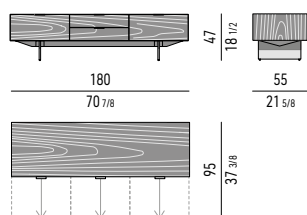

STRUTTURA FRASSINO LIQUIRIZIA LICORICE ASH STRUCTURE