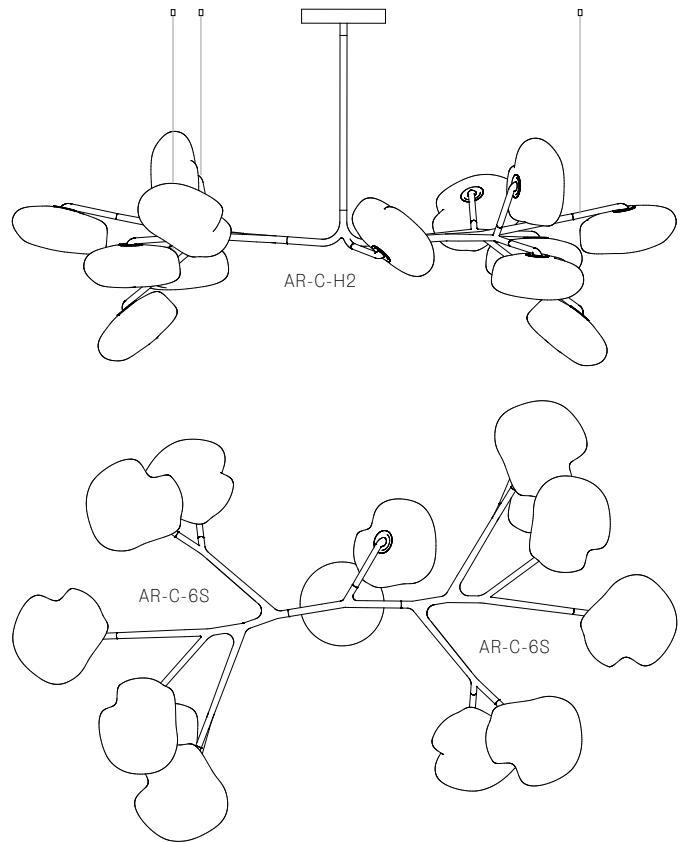

Image shown above 73.11a.1, 500mm extender, with pendant anchor kit

|                      |   |
|----------------------|---|
| <b>Mounting</b>      | Ceiling mounted   |
| <b>Glass Colours</b> | Clear, grey 1, grey 2, grey 3   |
| <b>Lamp</b>          | 1W LED, 2700K, 100lm  |
| <b>Extenders</b>     | Available in 150mm, 250mm, 500mm, 1200mm, 750mm (attached with 2 pendants). Up to 2500mm drop   |
| <b>Finish</b>        | Black powder coated   |
| <b>Materials</b>     | Blown glass, black powder coated stainless steel armature, electrical components, matte black canopy  |
| <b>Power Supply</b>  | Integral<br>Bocci recommends remote mounting power supplies for ease of long-term maintenance.  |
| <b>Environment</b>   | Indoor, dry location. IP20  |
| <b>Note</b>          | Pendant anchor kit included.<br><br>Every single Bocci product is handmade. They are blown, poured, carved, polished, packed and dispatched directly by us. As such, no two products are identical; they are individual, irregular expressions of our research. |
| <b>Patent #</b>      | US D762,323 S<br>EU 002633230-0001 - 0003   |

Each product is unique, there may be a variance in the weight up to 10%.

**73.5A.1**

All dimensions are in millimeters (mm) unless otherwise specified.

**73.8A.1**

73.8A.2

All dimensions are in millimeters (mm) unless otherwise specified.

73.9A.1

73.9A.2

All dimensions are in millimeters (mm) unless otherwise specified.

73.11A.1

73.11A.2

All dimensions are in millimeters (mm) unless otherwise specified.

1030  
with 500  
extender  
Maximum  
2500 drop

73.13A.1

1035  
with 500  
extender  
Maximum  
2500 drop

**73.17A.1**

All dimensions are in millimeters (mm) unless otherwise specified.

975 with 500 extender  
Maximum 2500 drop

**73.20A.1**

960 with 500 extender  
Maximum 2500 drop