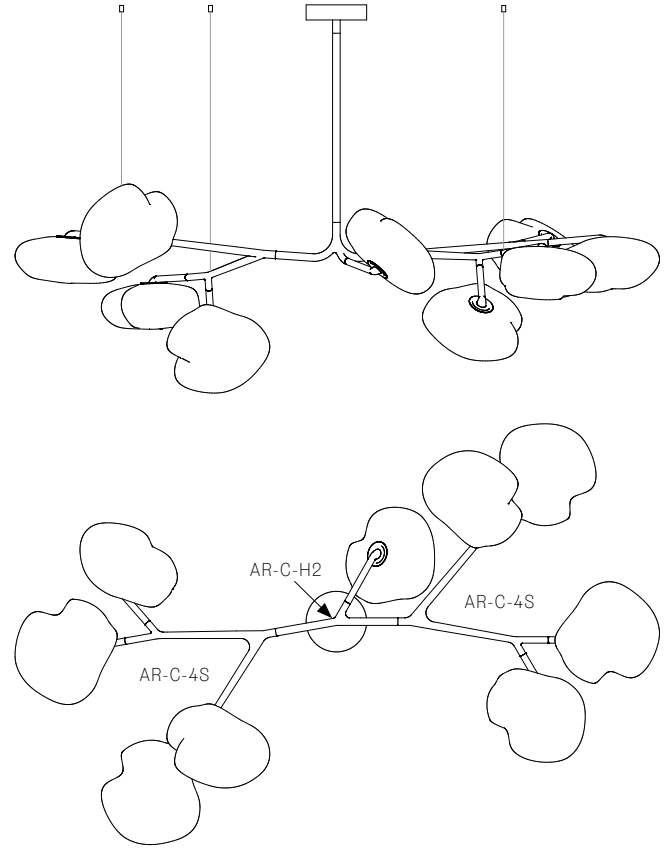

Image shown above 73.11a.1, 500mm extender, with pendant anchor kit

|                      |   |
|----------------------|---|
| <b>Mounting</b>      | Ceiling mounted   |
| <b>Glass Colours</b> | Clear, grey 1, grey 2, grey 3   |
| <b>Lamp</b>          | 1W LED, 2700K, 100lm  |
| <b>Extenders</b>     | Available in 150mm, 250mm, 500mm, 1200mm, 750mm (attached with 2 pendants). Up to 2500mm drop   |
| <b>Finish</b>        | Black powder coated   |
| <b>Materials</b>     | Blown glass, black powder coated stainless steel armature, electrical components, matte black canopy  |
| <b>Power Supply</b>  | Integral<br>Bocci recommends remote mounting power supplies for ease of long-term maintenance.  |
| <b>Environment</b>   | Indoor, dry location. IP20  |
| <b>Note</b>          | Pendant anchor kit included.<br><br>Every single Bocci product is handmade. They are blown, poured, carved, polished, packed and dispatched directly by us. As such, no two products are identical; they are individual, irregular expressions of our research. |
| <b>Patent #</b>      | US D762,323 S<br>EU 002633230-0001 - 0003   |

Each product is unique, there may be a variance in the weight up to 10%.

**73.5A.1**

All dimensions are in millimeters (mm) unless otherwise specified.

**73.8A.1**

73.8A.2

All dimensions are in millimeters (mm) unless otherwise specified.

73.9A.1

73.9A.2

All dimensions are in millimeters (mm) unless otherwise specified.

73.11A.1

73.11A.2

All dimensions are in millimeters (mm) unless otherwise specified.

1030  
with 500  
extender  
Maximum  
2500 drop