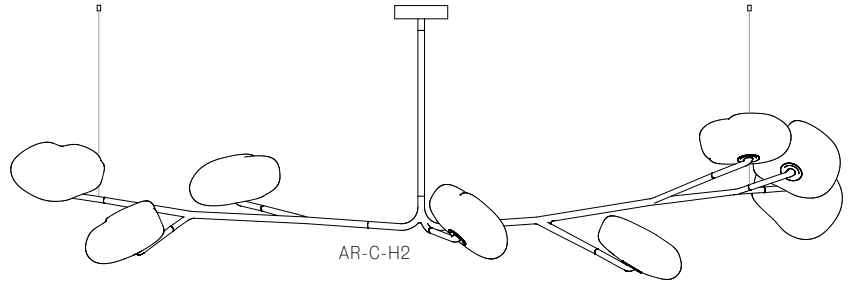

Image shown above 73.11a.1, 500mm extender, with pendant anchor kit

|                      |   |
|----------------------|---|
| <b>Mounting</b>      | Ceiling mounted   |
| <b>Glass Colours</b> | Clear, grey 1, grey 2, grey 3   |
| <b>Lamp</b>          | 1W LED, 2700K, 100lm  |
| <b>Extenders</b>     | Available in 150mm, 250mm, 500mm, 1200mm, 750mm (attached with 2 pendants). Up to 2500mm drop   |
| <b>Finish</b>        | Black powder coated   |
| <b>Materials</b>     | Blown glass, black powder coated stainless steel armature, electrical components, matte black canopy  |
| <b>Power Supply</b>  | Integral<br>Bocci recommends remote mounting power supplies for ease of long-term maintenance.  |
| <b>Environment</b>   | Indoor, dry location. IP20  |
| <b>Note</b>          | Pendant anchor kit included.<br><br>Every single Bocci product is handmade. They are blown, poured, carved, polished, packed and dispatched directly by us. As such, no two products are identical; they are individual, irregular expressions of our research. |
| <b>Patent #</b>      | US D762,323 S<br>EU 002633230-0001 - 0003   |

Each product is unique, there may be a variance in the weight up to 10%.

**73.5A.1**

All dimensions are in millimeters (mm) unless otherwise specified.

**73.8A.1**

73.8A.2

All dimensions are in millimeters (mm) unless otherwise specified.

73.9A.1

73.9A.2

All dimensions are in millimeters (mm) unless otherwise specified.

73.11A.1

73.11A.2

All dimensions are in millimeters (mm) unless otherwise specified.

1030  
with 500  
extender  
Maximum  
2500 drop

73.13A.1

1035  
with 500  
extender  
Maximum  
2500 drop

**73.17A.1**

All dimensions are in millimeters (mm) unless otherwise specified.

975 with 500 extender  
Maximum 2500 drop

**73.20A.1**

960 with 500 extender  
Maximum 2500 drop