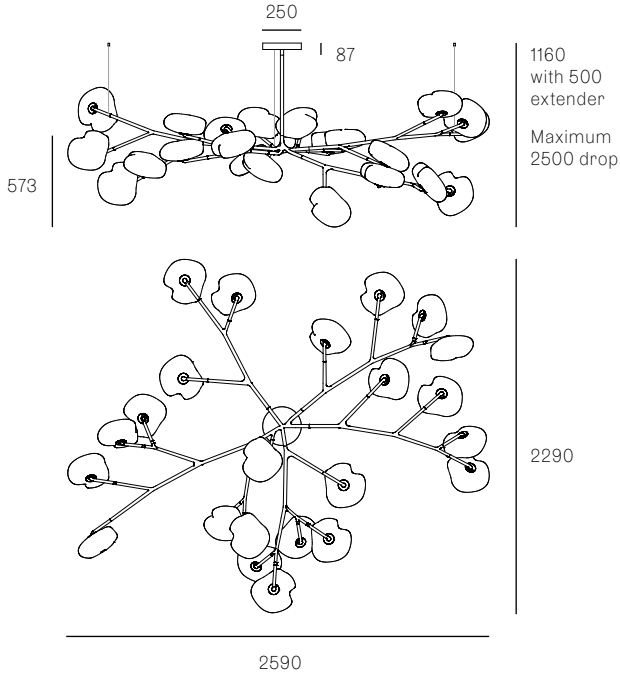

73.13A.1

1035  
with 500  
extender  
Maximum  
2500 drop

**73.17A.1**

All dimensions are in millimeters (mm) unless otherwise specified.

975 with 500 extender  
Maximum 2500 drop

**73.20A.1**

960 with 500 extender  
Maximum 2500 drop

73.23A.1

All dimensions are in millimeters (mm) unless otherwise specified.

73.33A.1