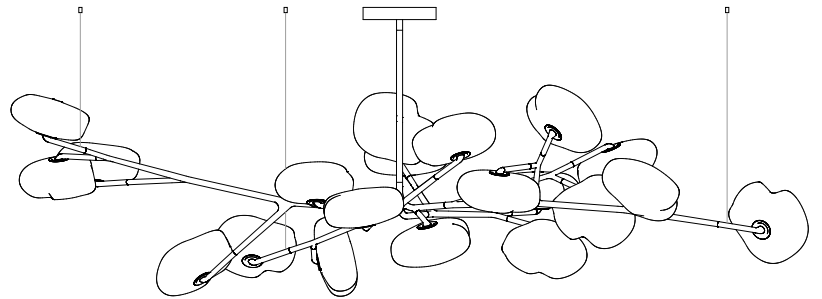

Image shown above 73.11a.1, 500mm extender, with pendant anchor kit

|                      |   |
|----------------------|---|
| <b>Mounting</b>      | Ceiling mounted   |
| <b>Glass Colours</b> | Clear, grey 1, grey 2, grey 3   |
| <b>Lamp</b>          | 1W LED, 2700K, 100lm  |
| <b>Extenders</b>     | Available in 150mm, 250mm, 500mm, 1200mm, 750mm (attached with 2 pendants). Up to 2500mm drop   |
| <b>Finish</b>        | Black powder coated   |
| <b>Materials</b>     | Blown glass, black powder coated stainless steel armature, electrical components, matte black canopy  |
| <b>Power Supply</b>  | Integral<br>Bocci recommends remote mounting power supplies for ease of long-term maintenance.  |
| <b>Environment</b>   | Indoor, dry location. IP20  |
| <b>Note</b>          | Pendant anchor kit included.<br><br>Every single Bocci product is handmade. They are blown, poured, carved, polished, packed and dispatched directly by us. As such, no two products are identical; they are individual, irregular expressions of our research. |
| <b>Patent #</b>      | US D762,323 S<br>EU 002633230-0001 - 0003   |

73.9A.1

73.9A.2

All dimensions are in millimeters (mm) unless otherwise specified.

73.11A.1

73.11A.2

All dimensions are in millimeters (mm) unless otherwise specified.

1030  
with 500  
extender  
Maximum  
2500 drop

73.13A.1

1035  
with 500  
extender  
Maximum  
2500 drop

**73.17A.1**

All dimensions are in millimeters (mm) unless otherwise specified.

975 with 500 extender  
Maximum 2500 drop

**73.20A.1**

960 with 500 extender  
Maximum 2500 drop