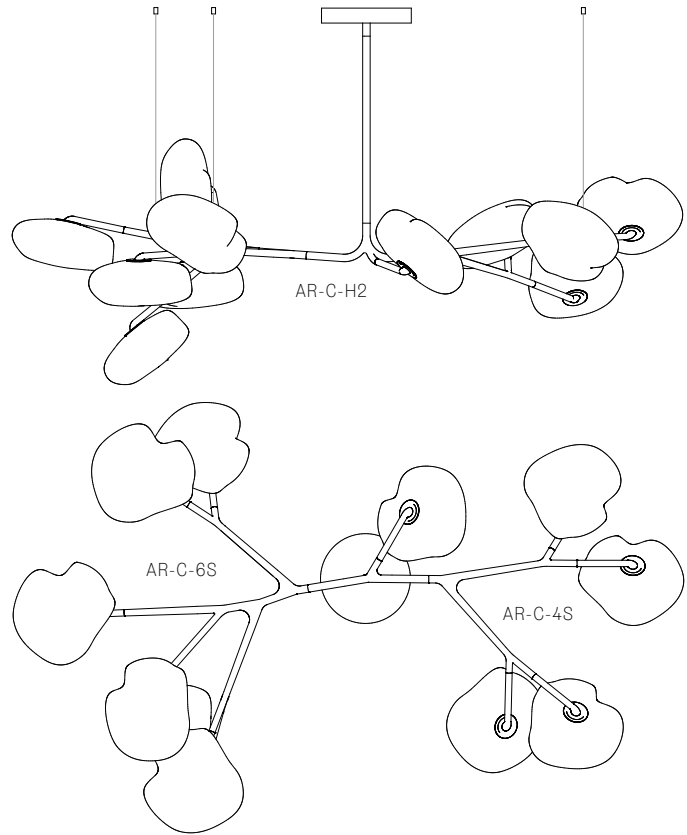

Image shown above 73.11a.1, 500mm extender, with pendant anchor kit

|                      |   |
|----------------------|---|
| <b>Mounting</b>      | Ceiling mounted   |
| <b>Glass Colours</b> | Clear, grey 1, grey 2, grey 3   |
| <b>Lamp</b>          | 1W LED, 2700K, 100lm  |
| <b>Extenders</b>     | Available in 150mm, 250mm, 500mm, 1200mm, 750mm (attached with 2 pendants). Up to 2500mm drop   |
| <b>Finish</b>        | Black powder coated   |
| <b>Materials</b>     | Blown glass, black powder coated stainless steel armature, electrical components, matte black canopy  |
| <b>Power Supply</b>  | Integral<br>Bocci recommends remote mounting power supplies for ease of long-term maintenance.  |
| <b>Environment</b>   | Indoor, dry location. IP20  |
| <b>Note</b>          | Pendant anchor kit included.<br><br>Every single Bocci product is handmade. They are blown, poured, carved, polished, packed and dispatched directly by us. As such, no two products are identical; they are individual, irregular expressions of our research. |
| <b>Patent #</b>      | US D762,323 S<br>EU 002633230-0001 - 0003   |

Each product is unique, there may be a variance in the weight up to 10%.

**73.5A.1**

All dimensions are in millimeters (mm) unless otherwise specified.

**73.8A.1**

73.8A.2

All dimensions are in millimeters (mm) unless otherwise specified.

73.9A.1

73.9A.2

All dimensions are in millimeters (mm) unless otherwise specified.

73.11A.1

73.11A.2

All dimensions are in millimeters (mm) unless otherwise specified.

1030  
with 500  
extender  
Maximum  
2500 drop

73.13A.1

1035  
with 500  
extender  
Maximum  
2500 drop

**73.17A.1**

All dimensions are in millimeters (mm) unless otherwise specified.

975 with 500 extender  
Maximum 2500 drop

**73.20A.1**

960 with 500 extender  
Maximum 2500 drop