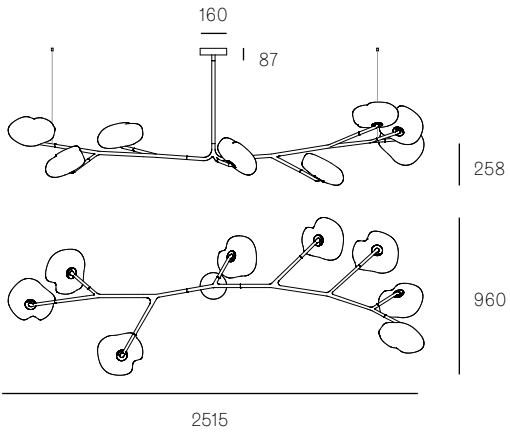

Image shown above 73.11a.1, 500mm extender, with pendant anchor kit

|                      |   |
|----------------------|---|
| <b>Mounting</b>      | Ceiling mounted   |
| <b>Glass Colours</b> | Clear, grey 1, grey 2, grey 3   |
| <b>Lamp</b>          | 1W LED, 2700K, 100lm  |
| <b>Extenders</b>     | Available in 150mm, 250mm, 500mm, 1200mm, 750mm (attached with 2 pendants). Up to 2500mm drop   |
| <b>Finish</b>        | Black powder coated   |
| <b>Materials</b>     | Blown glass, black powder coated stainless steel armature, electrical components, matte black canopy  |
| <b>Power Supply</b>  | Integral<br>Bocci recommends remote mounting power supplies for ease of long-term maintenance.  |
| <b>Environment</b>   | Indoor, dry location. IP20  |
| <b>Note</b>          | Pendant anchor kit included.<br><br>Every single Bocci product is handmade. They are blown, poured, carved, polished, packed and dispatched directly by us. As such, no two products are identical; they are individual, irregular expressions of our research. |
| <b>Patent #</b>      | US D762,323 S<br>EU 002633230-0001 - 0003   |

Each product is unique, there may be a variance in the weight up to 10%.

**73.5A.1**

All dimensions are in millimeters (mm) unless otherwise specified.

**73.8A.1**

73.8A.2

All dimensions are in millimeters (mm) unless otherwise specified.

73.9A.1

73.9A.2

All dimensions are in millimeters (mm) unless otherwise specified.

73.11A.1

73.11A.2

All dimensions are in millimeters (mm) unless otherwise specified.

1030  
with 500  
extender  
Maximum  
2500 drop

73.13A.1

1035  
with 500  
extender  
Maximum  
2500 drop

**73.17A.1**

All dimensions are in millimeters (mm) unless otherwise specified.

975 with 500 extender  
Maximum 2500 drop

**73.20A.1**

960 with 500 extender  
Maximum 2500 drop