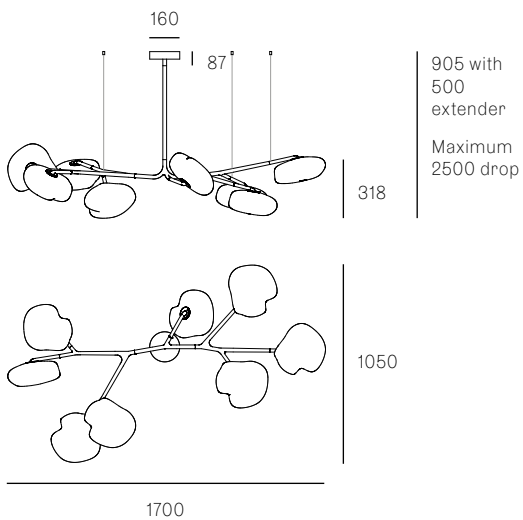

Image shown above 73.11a.1, 500mm extender, with pendant anchor kit

|                      |   |
|----------------------|---|
| <b>Mounting</b>      | Ceiling mounted   |
| <b>Glass Colours</b> | Clear, grey 1, grey 2, grey 3   |
| <b>Lamp</b>          | 1W LED, 2700K, 100lm  |
| <b>Extenders</b>     | Available in 150mm, 250mm, 500mm, 1200mm, 750mm (attached with 2 pendants). Up to 2500mm drop   |
| <b>Finish</b>        | Black powder coated   |
| <b>Materials</b>     | Blown glass, black powder coated stainless steel armature, electrical components, matte black canopy  |
| <b>Power Supply</b>  | Integral<br>Bocci recommends remote mounting power supplies for ease of long-term maintenance.  |
| <b>Environment</b>   | Indoor, dry location. IP20  |
| <b>Note</b>          | Pendant anchor kit included.<br><br>Every single Bocci product is handmade. They are blown, poured, carved, polished, packed and dispatched directly by us. As such, no two products are identical; they are individual, irregular expressions of our research. |
| <b>Patent #</b>      | US D762,323 S<br>EU 002633230-0001 - 0003   |

**Certifications**

**Weight (kg)**

|                 |       |
|-----------------|-------|
| <b>73.5a.1</b>  | 21.4  |
| <b>73.8a.1</b>  | 33.6  |
| <b>73.8a.2</b>  | 35.2  |
| <b>73.9a.1</b>  | 39.1  |
| <b>73.9a.2</b>  | 37.3  |
| <b>73.11a.1</b> | 48.6  |
| <b>73.11a.2</b> | 46.7  |
| <b>73.13a.1</b> | 55.1  |
| <b>73.17a.1</b> | 70.8  |
| <b>73.20a.1</b> | 84.6  |
| <b>73.23a.1</b> | 98.5  |
| <b>73.33a.1</b> | 132.2 |

Each product is unique, there may be a variance in the weight up to 10%.

**73.5A.1**

All dimensions are in millimeters (mm) unless otherwise specified.

**73.8A.1**

73.8A.2

All dimensions are in millimeters (mm) unless otherwise specified.