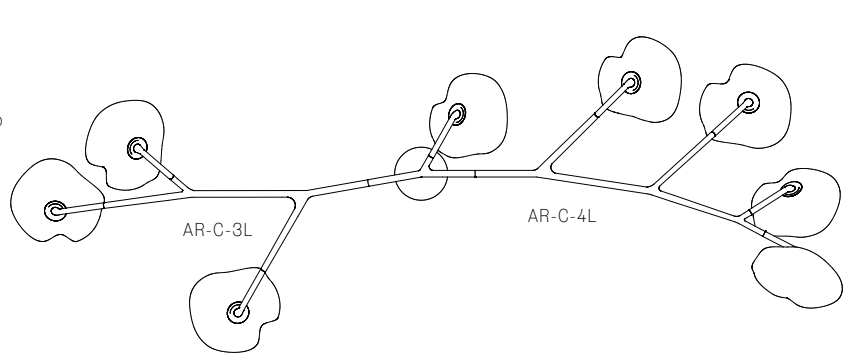

Image shown above 73.11a.1, 500mm extender, with pendant anchor kit

|                      |   |
|----------------------|---|
| <b>Mounting</b>      | Ceiling mounted   |
| <b>Glass Colours</b> | Clear, grey 1, grey 2, grey 3   |
| <b>Lamp</b>          | 1W LED, 2700K, 100lm  |
| <b>Extenders</b>     | Available in 150mm, 250mm, 500mm, 1200mm, 750mm (attached with 2 pendants). Up to 2500mm drop   |
| <b>Finish</b>        | Black powder coated   |
| <b>Materials</b>     | Blown glass, black powder coated stainless steel armature, electrical components, matte black canopy  |
| <b>Power Supply</b>  | Integral<br>Bocci recommends remote mounting power supplies for ease of long-term maintenance.  |
| <b>Environment</b>   | Indoor, dry location. IP20  |
| <b>Note</b>          | Pendant anchor kit included.<br><br>Every single Bocci product is handmade. They are blown, poured, carved, polished, packed and dispatched directly by us. As such, no two products are identical; they are individual, irregular expressions of our research. |
| <b>Patent #</b>      | US D762,323 S<br>EU 002633230-0001 - 0003   |

Each product is unique, there may be a variance in the weight up to 10%.

**73.5A.1**

All dimensions are in millimeters (mm) unless otherwise specified.

**73.8A.1**

73.8A.2

All dimensions are in millimeters (mm) unless otherwise specified.

73.9A.1

73.9A.2

All dimensions are in millimeters (mm) unless otherwise specified.

73.11A.1

73.11A.2

All dimensions are in millimeters (mm) unless otherwise specified.

1030  
with 500  
extender  
Maximum  
2500 drop