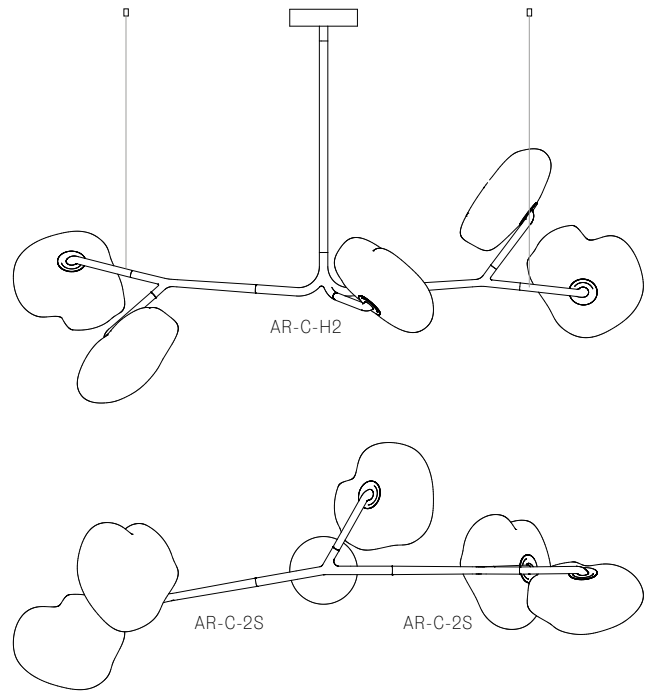

Image shown above 73.11a.1, 500mm extender, with pendant anchor kit

|                      |   |
|----------------------|---|
| <b>Mounting</b>      | Ceiling mounted   |
| <b>Glass Colours</b> | Clear, grey 1, grey 2, grey 3   |
| <b>Lamp</b>          | 1W LED, 2700K, 100lm  |
| <b>Extenders</b>     | Available in 150mm, 250mm, 500mm, 1200mm, 750mm (attached with 2 pendants). Up to 2500mm drop   |
| <b>Finish</b>        | Black powder coated   |
| <b>Materials</b>     | Blown glass, black powder coated stainless steel armature, electrical components, matte black canopy  |
| <b>Power Supply</b>  | Integral<br>Bocci recommends remote mounting power supplies for ease of long-term maintenance.  |
| <b>Environment</b>   | Indoor, dry location. IP20  |
| <b>Note</b>          | Pendant anchor kit included.<br><br>Every single Bocci product is handmade. They are blown, poured, carved, polished, packed and dispatched directly by us. As such, no two products are identical; they are individual, irregular expressions of our research. |
| <b>Patent #</b>      | US D762,323 S<br>EU 002633230-0001 - 0003   |

**Certifications**

**Weight (kg)**

|                 |       |
|-----------------|-------|
| <b>73.5a.1</b>  | 21.4  |
| <b>73.8a.1</b>  | 33.6  |
| <b>73.8a.2</b>  | 35.2  |
| <b>73.9a.1</b>  | 39.1  |
| <b>73.9a.2</b>  | 37.3  |
| <b>73.11a.1</b> | 48.6  |
| <b>73.11a.2</b> | 46.7  |
| <b>73.13a.1</b> | 55.1  |
| <b>73.17a.1</b> | 70.8  |
| <b>73.20a.1</b> | 84.6  |
| <b>73.23a.1</b> | 98.5  |
| <b>73.33a.1</b> | 132.2 |

Each product is unique, there may be a variance in the weight up to 10%.

**73.5A.1**

All dimensions are in millimeters (mm) unless otherwise specified.

**73.8A.1**

73.8A.2

All dimensions are in millimeters (mm) unless otherwise specified.