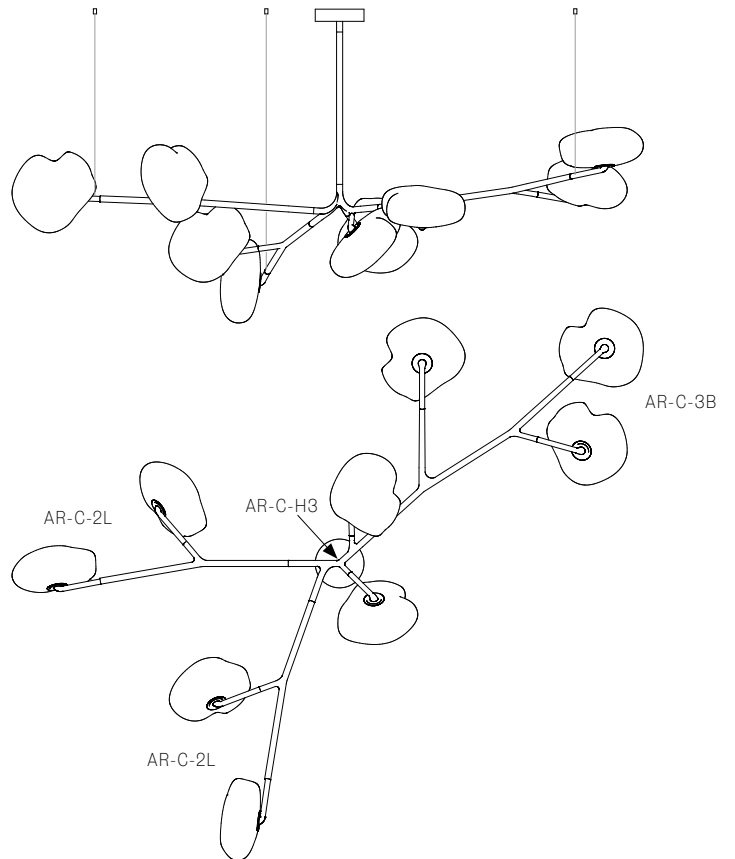

73.8A.2

All dimensions are in millimeters (mm) unless otherwise specified.

73.9A.1