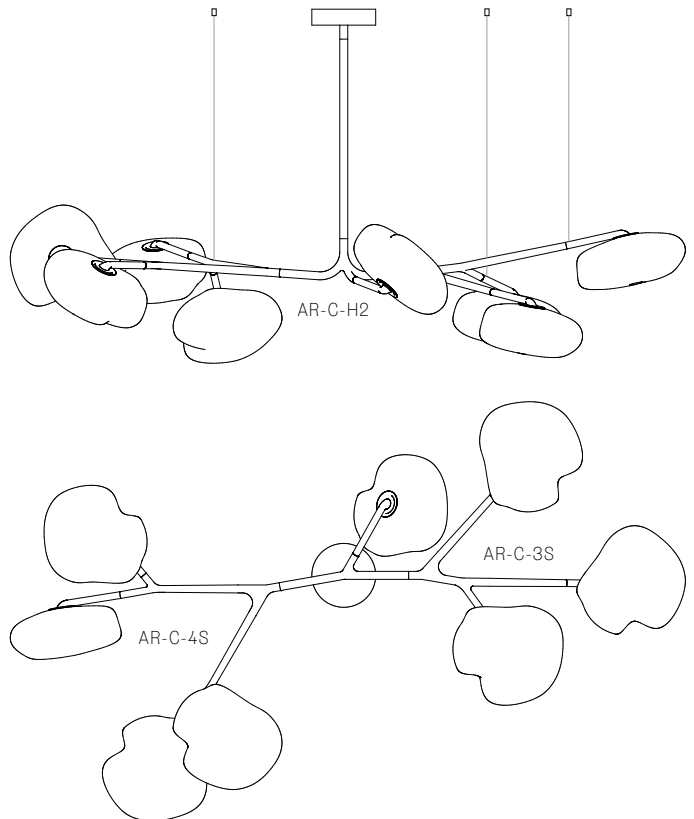

Image shown above 73.11a.1, 500mm extender, with pendant anchor kit

|                      |   |
|----------------------|---|
| <b>Mounting</b>      | Ceiling mounted   |
| <b>Glass Colours</b> | Clear, grey 1, grey 2, grey 3   |
| <b>Lamp</b>          | 1W LED, 2700K, 100lm  |
| <b>Extenders</b>     | Available in 150mm, 250mm, 500mm, 1200mm, 750mm (attached with 2 pendants). Up to 2500mm drop   |
| <b>Finish</b>        | Black powder coated   |
| <b>Materials</b>     | Blown glass, black powder coated stainless steel armature, electrical components, matte black canopy  |
| <b>Power Supply</b>  | Integral<br>Bocci recommends remote mounting power supplies for ease of long-term maintenance.  |
| <b>Environment</b>   | Indoor, dry location. IP20  |
| <b>Note</b>          | Pendant anchor kit included.<br><br>Every single Bocci product is handmade. They are blown, poured, carved, polished, packed and dispatched directly by us. As such, no two products are identical; they are individual, irregular expressions of our research. |
| <b>Patent #</b>      | US D762,323 S<br>EU 002633230-0001 - 0003   |

**Certifications**

**Weight (kg)**

|                 |       |
|-----------------|-------|
| <b>73.5a.1</b>  | 21.4  |
| <b>73.8a.1</b>  | 33.6  |
| <b>73.8a.2</b>  | 35.2  |
| <b>73.9a.1</b>  | 39.1  |
| <b>73.9a.2</b>  | 37.3  |
| <b>73.11a.1</b> | 48.6  |
| <b>73.11a.2</b> | 46.7  |
| <b>73.13a.1</b> | 55.1  |
| <b>73.17a.1</b> | 70.8  |
| <b>73.20a.1</b> | 84.6  |
| <b>73.23a.1</b> | 98.5  |
| <b>73.33a.1</b> | 132.2 |

Each product is unique, there may be a variance in the weight up to 10%.

**73.5A.1**

All dimensions are in millimeters (mm) unless otherwise specified.

**73.8A.1**

73.8A.2

All dimensions are in millimeters (mm) unless otherwise specified.