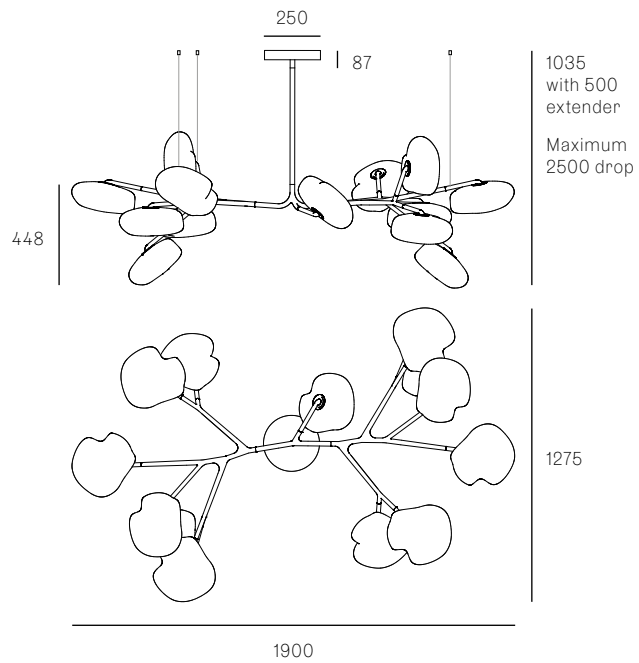

Image shown above 73.11a.1, 500mm extender, with pendant anchor kit

|                      |   |
|----------------------|---|
| <b>Mounting</b>      | Ceiling mounted   |
| <b>Glass Colours</b> | Clear, grey 1, grey 2, grey 3   |
| <b>Lamp</b>          | 1W LED, 2700K, 100lm  |
| <b>Extenders</b>     | Available in 150mm, 250mm, 500mm, 1200mm, 750mm (attached with 2 pendants). Up to 2500mm drop   |
| <b>Finish</b>        | Black powder coated   |
| <b>Materials</b>     | Blown glass, black powder coated stainless steel armature, electrical components, matte black canopy  |
| <b>Power Supply</b>  | Integral<br>Bocci recommends remote mounting power supplies for ease of long-term maintenance.  |
| <b>Environment</b>   | Indoor, dry location. IP20  |
| <b>Note</b>          | Pendant anchor kit included.<br><br>Every single Bocci product is handmade. They are blown, poured, carved, polished, packed and dispatched directly by us. As such, no two products are identical; they are individual, irregular expressions of our research. |
| <b>Patent #</b>      | US D762,323 S<br>EU 002633230-0001 - 0003   |

Each product is unique, there may be a variance in the weight up to 10%.

**73.5A.1**

All dimensions are in millimeters (mm) unless otherwise specified.

**73.8A.1**

73.8A.2

All dimensions are in millimeters (mm) unless otherwise specified.

73.9A.1

73.9A.2

All dimensions are in millimeters (mm) unless otherwise specified.

73.11A.1

73.11A.2

All dimensions are in millimeters (mm) unless otherwise specified.

1030  
with 500  
extender  
Maximum  
2500 drop

73.13A.1

1035  
with 500  
extender  
Maximum  
2500 drop

**73.17A.1**

All dimensions are in millimeters (mm) unless otherwise specified.

975 with 500 extender  
Maximum 2500 drop

**73.20A.1**

960 with 500 extender  
Maximum 2500 drop