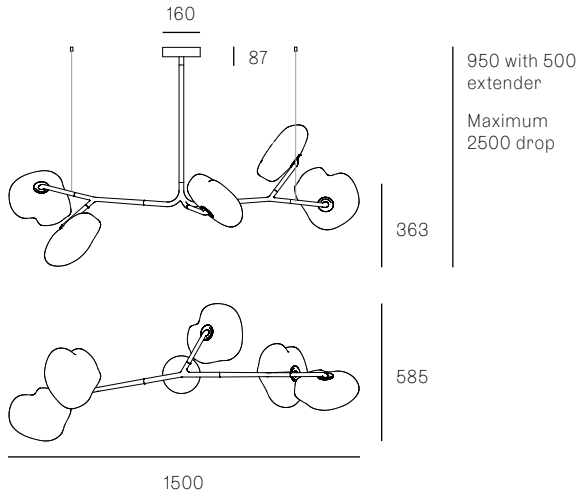

Image shown above 73.11a.1, 500mm extender, with pendant anchor kit

|                      |   |
|----------------------|---|
| <b>Mounting</b>      | Ceiling mounted   |
| <b>Glass Colours</b> | Clear, grey 1, grey 2, grey 3   |
| <b>Lamp</b>          | 1W LED, 2700K, 100lm  |
| <b>Extenders</b>     | Available in 150mm, 250mm, 500mm, 1200mm, 750mm (attached with 2 pendants). Up to 2500mm drop   |
| <b>Finish</b>        | Black powder coated   |
| <b>Materials</b>     | Blown glass, black powder coated stainless steel armature, electrical components, matte black canopy  |
| <b>Power Supply</b>  | Integral<br>Bocci recommends remote mounting power supplies for ease of long-term maintenance.  |
| <b>Environment</b>   | Indoor, dry location. IP20  |
| <b>Note</b>          | Pendant anchor kit included.<br><br>Every single Bocci product is handmade. They are blown, poured, carved, polished, packed and dispatched directly by us. As such, no two products are identical; they are individual, irregular expressions of our research. |
| <b>Patent #</b>      | US D762,323 S<br>EU 002633230-0001 - 0003   |

**Certifications**

**Weight (kg)**

|                 |       |
|-----------------|-------|
| <b>73.5a.1</b>  | 21.4  |
| <b>73.8a.1</b>  | 33.6  |
| <b>73.8a.2</b>  | 35.2  |
| <b>73.9a.1</b>  | 39.1  |
| <b>73.9a.2</b>  | 37.3  |
| <b>73.11a.1</b> | 48.6  |
| <b>73.11a.2</b> | 46.7  |
| <b>73.13a.1</b> | 55.1  |
| <b>73.17a.1</b> | 70.8  |
| <b>73.20a.1</b> | 84.6  |
| <b>73.23a.1</b> | 98.5  |
| <b>73.33a.1</b> | 132.2 |

Each product is unique, there may be a variance in the weight up to 10%.

**73.5A.1**

All dimensions are in millimeters (mm) unless otherwise specified.

**73.8A.1**

73.8A.2

All dimensions are in millimeters (mm) unless otherwise specified.