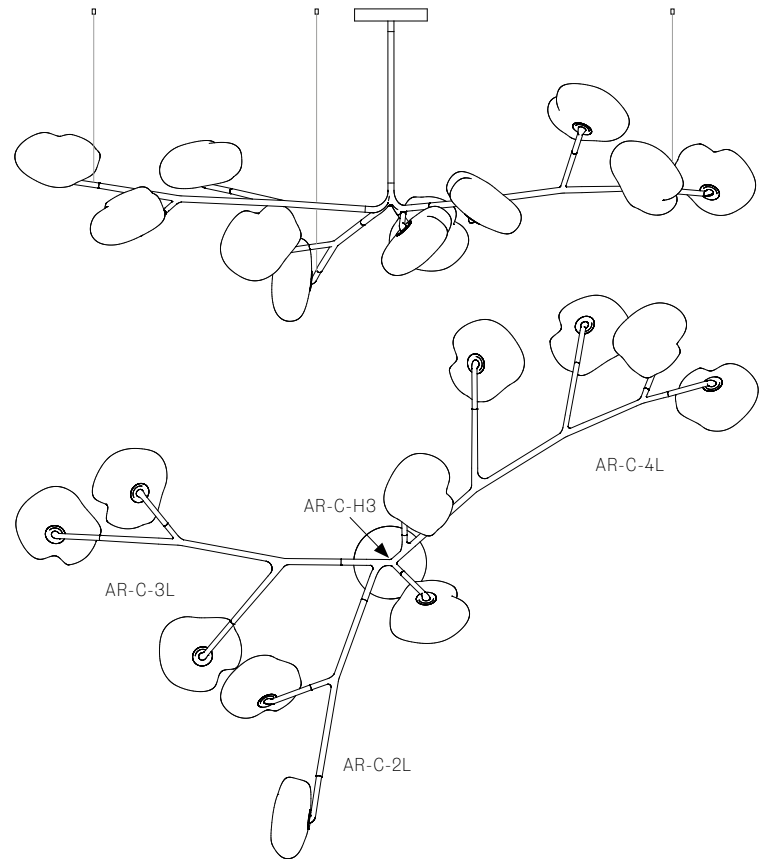

Image shown above 73.11a.1, 500mm extender, with pendant anchor kit

|                      |   |
|----------------------|---|
| <b>Mounting</b>      | Ceiling mounted   |
| <b>Glass Colours</b> | Clear, grey 1, grey 2, grey 3   |
| <b>Lamp</b>          | 1W LED, 2700K, 100lm  |
| <b>Extenders</b>     | Available in 150mm, 250mm, 500mm, 1200mm, 750mm (attached with 2 pendants). Up to 2500mm drop   |
| <b>Finish</b>        | Black powder coated   |
| <b>Materials</b>     | Blown glass, black powder coated stainless steel armature, electrical components, matte black canopy  |
| <b>Power Supply</b>  | Integral<br>Bocci recommends remote mounting power supplies for ease of long-term maintenance.  |
| <b>Environment</b>   | Indoor, dry location. IP20  |
| <b>Note</b>          | Pendant anchor kit included.<br><br>Every single Bocci product is handmade. They are blown, poured, carved, polished, packed and dispatched directly by us. As such, no two products are identical; they are individual, irregular expressions of our research. |
| <b>Patent #</b>      | US D762,323 S<br>EU 002633230-0001 - 0003   |

Each product is unique, there may be a variance in the weight up to 10%.

**73.5A.1**

All dimensions are in millimeters (mm) unless otherwise specified.

**73.8A.1**

73.8A.2

All dimensions are in millimeters (mm) unless otherwise specified.

73.9A.1

73.9A.2

All dimensions are in millimeters (mm) unless otherwise specified.

73.11A.1

73.11A.2

All dimensions are in millimeters (mm) unless otherwise specified.

1030  
with 500  
extender  
Maximum  
2500 drop

73.13A.1

1035  
with 500  
extender  
Maximum  
2500 drop

**73.17A.1**

All dimensions are in millimeters (mm) unless otherwise specified.

975 with 500 extender  
Maximum 2500 drop

**73.20A.1**

960 with 500 extender  
Maximum 2500 drop