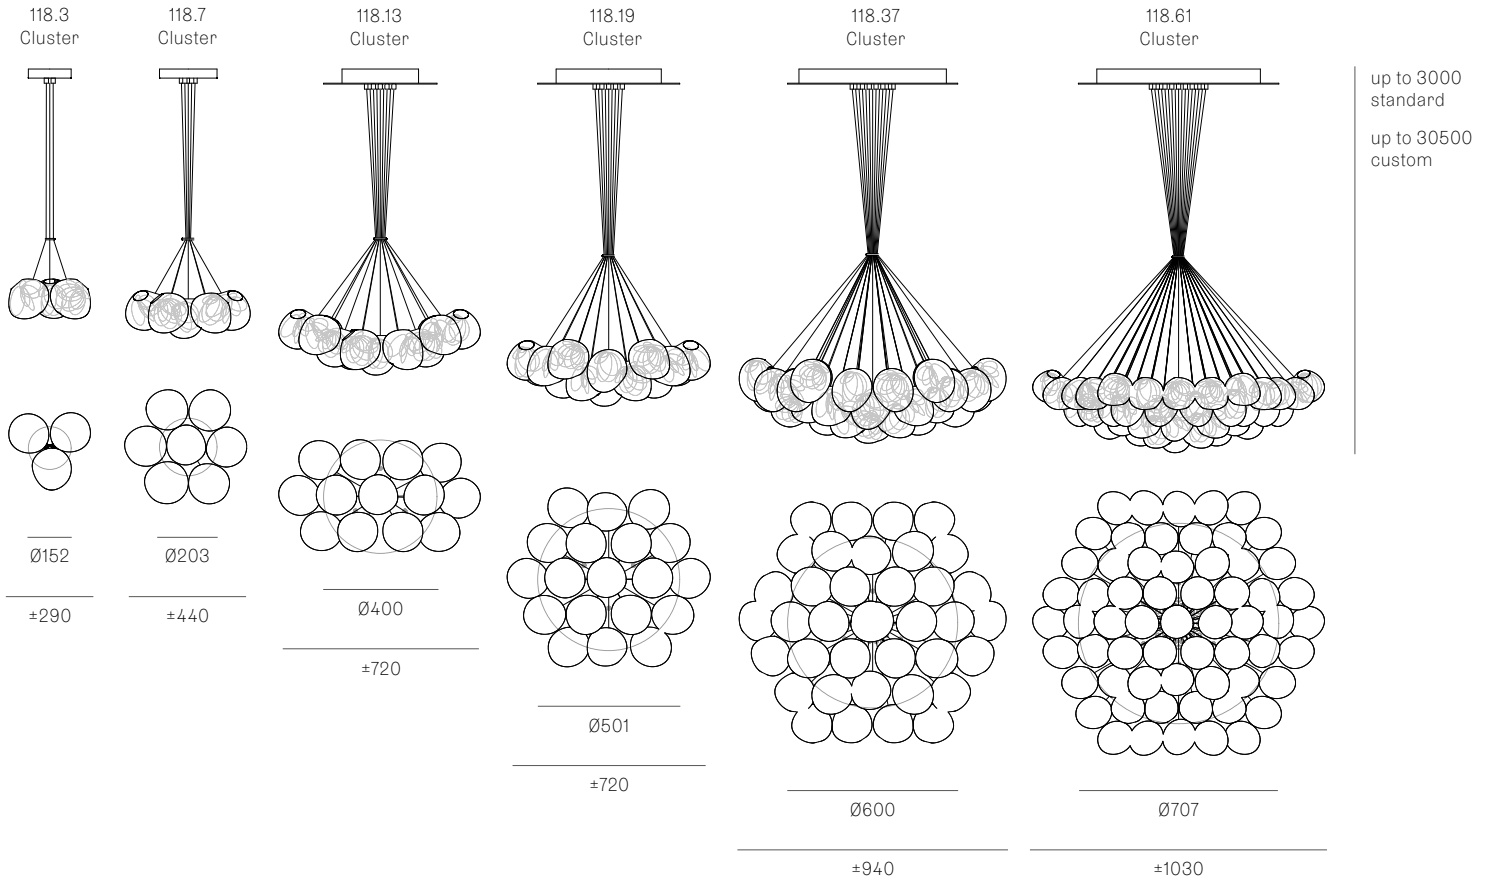

Image shown above 118.7 with round canopy

± Ø140 - 160mm

Series	118
Mounting	Ceiling mounted
Glass Colours	White
Lamp	1W LED, 2700K, 100lm
Coaxial Length	3000mm standard / up to 30500mm maximum Adjustable length: 118.3 - 118.7 Non-adjustable length: 118.13 - 118.61
Canopy Finishes	118.3 - 118.7: white, black or brushed nickel canopy 118.13 - 118.61: white canopy
Materials	Blown glass, braided metal coaxial cable, electrical components, steel canopy
Power Supply	Integral Bocci recommends remote mounting power supplies for ease of long-term maintenance.
Environment	Indoor, dry location. IP30
Note	Every single Bocci product is handmade. Each one is variously blown, poured, carved, polished, packed and dispatched directly by us. As such, no two products are identical; they are individual, irregular expressions of our research.
Patent #	Worldwide patents pending.

Certifications

Weight (kg)

Round

118.3	9.7
118.7	22.5
118.13	41.4
118.19	60.2
118.37	116.8
118.61	192.2

ADJUSTABLE LENGTH

NON-ADJUSTABLE LENGTH

All dimensions are in millimeters (mm) unless otherwise specified.