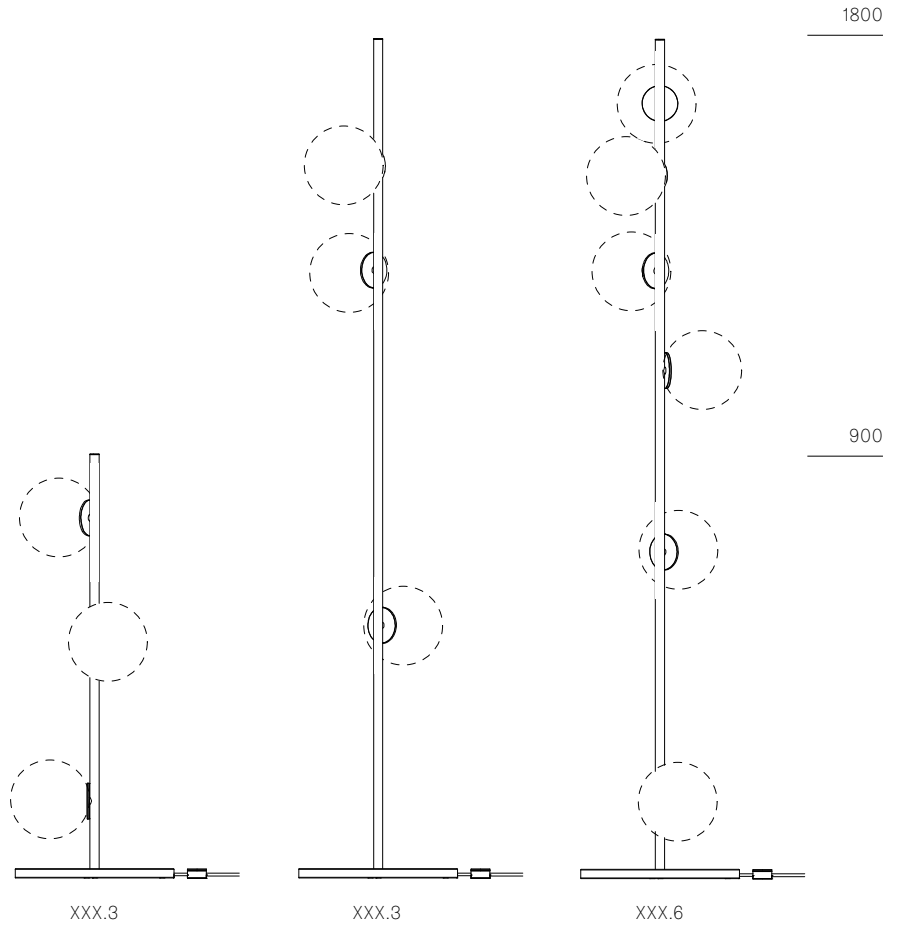

Image shown above 28.6 Floor

Series	28, 38V, 57, 73, 84, 84V, 118
Glass Colours	28: Clear, colour pendants 38V: Clear 57: Grey, white, light mirror, dark mirror 73: Clear, grey 1, grey 2, grey 3 84: Clear/copper 84V: Clear/copper 118: White
Lamp	1W LED, 2700K, 100lm
Plug Types	Type A - 110V Type C - 230V Type G - 230V Type I - 230V
Base	Ø330mm
Cable Length	2290mm black flexible cord
Finishes	Brass or black powder coated stem Unlacquered brass or black powder coated base Brass dial control
Materials	Blown glass, brass stem, electrical components
Power Supply	Integral, dial control with build-in dimmer
Environment	Indoor, dry location. IP20
Note	The brass used in our Stem Series is untreated and, as such, will develop a natural patina over time. To avoid any marking or tarnish on the brass during handling and installation, please use the gloves provided in your shipment. Every single Bocci product is handmade. Each one is variously blown, poured, carved, polished, packed and dispatched directly by us. As such, no two products are identical; they are individual, irregular expressions of our research.

Weight (kg)

	XXX.3 (900mm)	XXX.3 (1800mm)	XXX.6 (1800mm)
28	9.8	10.8	14.5
38V	12.2	13.2	19.4
57	10.3	11.3	15.6
73	11.3	12.3	17.5
84	11.5	12.6	18
84V	12.5	13.5	19.9
118	12.5	13.5	20

28

± Ø165

38V

Ø190 - 215

57

100 - 150

73

± 230 - 380

± 120 - 150

84

± Ø100 - 120

± 110 - 120

84V

Ø125 - 140

± 90

118

± Ø140 - 160

PLUG TYPES

Type A

Type C