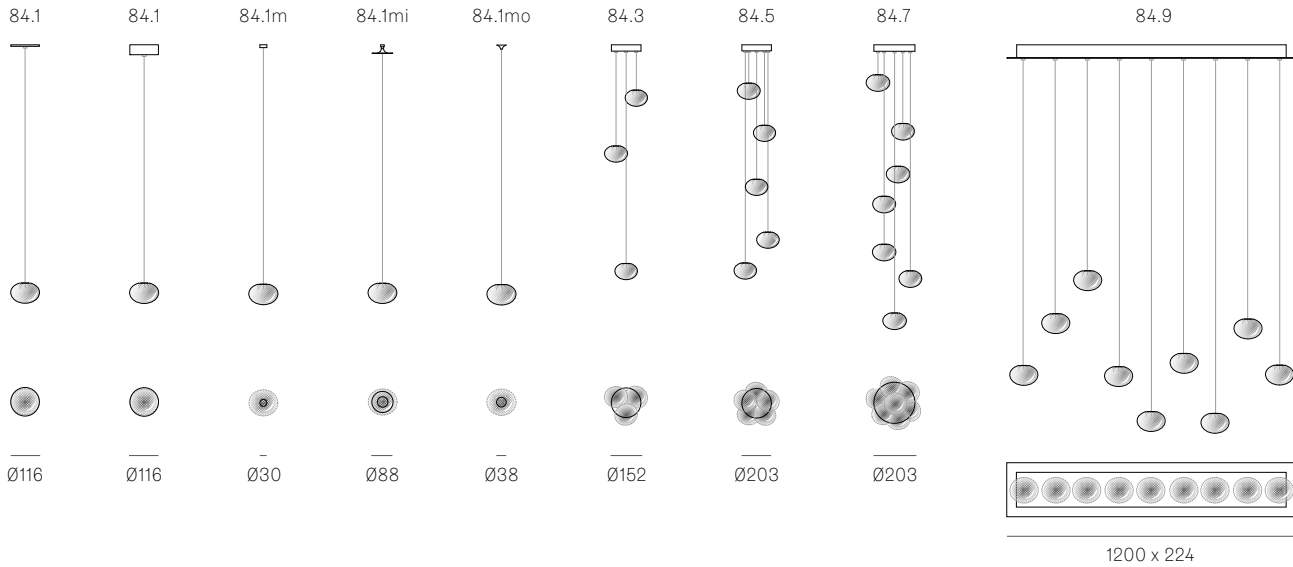

± Ø100 - 120mm

Image shown above 84.14 with round canopy

<b>Series</b>	84
<b>Mounting</b>	Ceiling mounted
<b>Glass Colour</b>	Clear
<b>Lamp</b>	1W LED, 2700K, 100lm 10W Xenon, 2600K, 81lm
<b>Coaxial Length</b>	3000mm standard / up to 30500mm maximum Adjustable length: 84.1 - 84.9 Non-adjustable Length: 84.11 - 84.61
<b>Canopy Finishes</b>	84.1 - 84.7: white, black or brushed nickel canopy 84.1mi/mo: white polyurethane canopy 84.9 - 84.61: white canopy
<b>Materials</b>	Blown glass, copper mesh, braided metal coaxial cable, electrical components, steel canopy
<b>Power Supply</b>	Integral Remote mounted for 84.1m/mo/mi  Bocci recommends remote mounting power supplies for ease of long-term maintenance.
<b>Environment</b>	Indoor, dry location. IP30
<b>Note</b>	Every single Bocci product is handmade. Each one is variously blown, poured, carved, polished, packed and dispatched directly by us. As such, no two products are identical; they are individual, irregular expressions of our research.
<b>Patent #</b>	US Patent pending EU 003611144-0001 to 0004

**Weight (kg)**

Round

<b>84.1</b>	2
<b>84.3</b>	6.5
<b>84.5</b>	10.7
<b>84.7</b>	15.2
<b>84.13</b>	29.6
<b>84.14</b>	40.2
<b>84.26</b>	67.7
<b>84.36</b>	91.4
<b>84.19</b>	45.8
<b>84.37</b>	84.8
<b>84.61</b>	139

Square

<b>84.11</b>	36.6
<b>84.26</b>	69.5
<b>84.36</b>	113.4

Rectangle

<b>84.9</b>	28.2
<b>84.11</b>	36.6
<b>84.14</b>	39.5
<b>84.20</b>	67.7
<b>84.26</b>	80
<b>84.36</b>	91.8

ADJUSTABLE LENGTH

NON-ADJUSTABLE LENGTH

All dimensions are in millimeters (mm) unless otherwise specified.

NON-ADJUSTABLE LENGTH

up to 3000  
standard  
up to 30500  
custom

1000 x 335

600

1100 x 370

755

All dimensions are in millimeters (mm)  
unless otherwise specified.