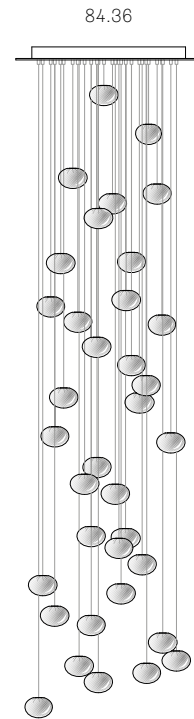

± Ø100 - 120mm

Image shown above 84.14 with round canopy

<b>Series</b>	84
<b>Mounting</b>	Ceiling mounted
<b>Glass Colour</b>	Clear
<b>Lamp</b>	1W LED, 2700K, 100lm 10W Xenon, 2600K, 81lm
<b>Coaxial Length</b>	3000mm standard / up to 30500mm maximum Adjustable length: 84.1 - 84.9 Non-adjustable Length: 84.11 - 84.61
<b>Canopy Finishes</b>	84.1 - 84.7: white, black or brushed nickel canopy 84.1mi/mo: white polyurethane canopy 84.9 - 84.61: white canopy
<b>Materials</b>	Blown glass, copper mesh, braided metal coaxial cable, electrical components, steel canopy
<b>Power Supply</b>	Integral Remote mounted for 84.1m/mo/mi  Bocci recommends remote mounting power supplies for ease of long-term maintenance.
<b>Environment</b>	Indoor, dry location. IP30
<b>Note</b>	Every single Bocci product is handmade. Each one is variously blown, poured, carved, polished, packed and dispatched directly by us. As such, no two products are identical; they are individual, irregular expressions of our research.
<b>Patent #</b>	US Patent pending EU 003611144-0001 to 0004

**Weight (kg)**

Round

<b>84.1</b>	2
<b>84.3</b>	6.5
<b>84.5</b>	10.7
<b>84.7</b>	15.2
<b>84.13</b>	29.6
<b>84.14</b>	40.2
<b>84.26</b>	67.7
<b>84.36</b>	91.4
<b>84.19</b>	45.8
<b>84.37</b>	84.8
<b>84.61</b>	139

Square

<b>84.11</b>	36.6
<b>84.26</b>	69.5
<b>84.36</b>	113.4

Rectangle

<b>84.9</b>	28.2
<b>84.11</b>	36.6
<b>84.14</b>	39.5
<b>84.20</b>	67.7
<b>84.26</b>	80
<b>84.36</b>	91.8

ADJUSTABLE LENGTH

NON-ADJUSTABLE LENGTH

All dimensions are in millimeters (mm) unless otherwise specified.

NON-ADJUSTABLE LENGTH

up to 3000  
standard  
up to 30500  
custom

1000 x 335

600

1100 x 370

755

All dimensions are in millimeters (mm)  
unless otherwise specified.