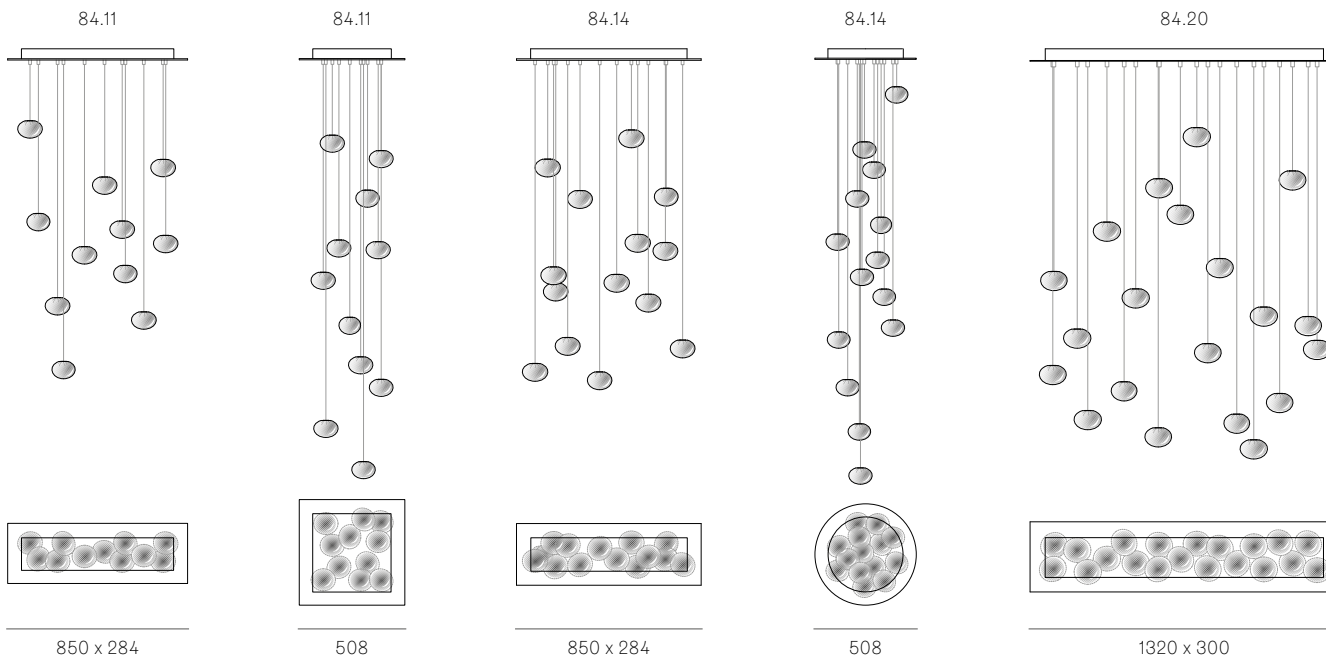

± Ø100 - 120mm

Image shown above 84.14 with round canopy

<b>Series</b>	84
<b>Mounting</b>	Ceiling mounted
<b>Glass Colour</b>	Clear
<b>Lamp</b>	1W LED, 2700K, 100lm 10W Xenon, 2600K, 81lm
<b>Coaxial Length</b>	3000mm standard / up to 30500mm maximum Adjustable length: 84.1 - 84.9 Non-adjustable Length: 84.11 - 84.61
<b>Canopy Finishes</b>	84.1 - 84.7: white, black or brushed nickel canopy 84.1mi/mo: white polyurethane canopy 84.9 - 84.61: white canopy
<b>Materials</b>	Blown glass, copper mesh, braided metal coaxial cable, electrical components, steel canopy
<b>Power Supply</b>	Integral Remote mounted for 84.1m/mo/mi  Bocci recommends remote mounting power supplies for ease of long-term maintenance.
<b>Environment</b>	Indoor, dry location. IP30
<b>Note</b>	Every single Bocci product is handmade. Each one is variously blown, poured, carved, polished, packed and dispatched directly by us. As such, no two products are identical; they are individual, irregular expressions of our research.
<b>Patent #</b>	US Patent pending EU 003611144-0001 to 0004

Square

<b>84.11</b>	36.6
<b>84.26</b>	69.5
<b>84.36</b>	113.4

Rectangle

<b>84.9</b>	28.2
<b>84.11</b>	36.6
<b>84.14</b>	39.5
<b>84.20</b>	67.7
<b>84.26</b>	80
<b>84.36</b>	91.8

ADJUSTABLE LENGTH

NON-ADJUSTABLE LENGTH

Best practices for wiring multiple single pendant fixtures with remote mounted power supplies:

- Multiple single pendant fixtures should be wired in parallel. DO NOT wire in series.
- Bocci recommends a home run line for each fixture location to avoid significant voltage drop.
- Calculations for distance to the power supply, or required wire gauge in order to avoid voltage drop, are the responsibility of the installing party.

All dimensions are in millimeters (mm) unless otherwise specified.

NON-ADJUSTABLE LENGTH

up to 3000  
standard  
up to 30500  
custom

1000 x 335

600

1100 x 370

755

All dimensions are in millimeters (mm)  
unless otherwise specified.