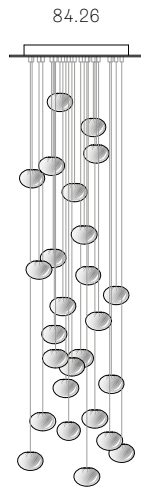

± Ø100 - 120mm

Image shown above 84.14 with round canopy

<b>Series</b>	84
<b>Mounting</b>	Ceiling mounted
<b>Glass Colour</b>	Clear
<b>Lamp</b>	1W LED, 2700K, 100lm 10W Xenon, 2600K, 81lm
<b>Coaxial Length</b>	3000mm standard / up to 30500mm maximum Adjustable length: 84.1 - 84.9 Non-adjustable Length: 84.11 - 84.61
<b>Canopy Finishes</b>	84.1 - 84.7: white, black or brushed nickel canopy 84.1mi/mo: white polyurethane canopy 84.9 - 84.61: white canopy
<b>Materials</b>	Blown glass, copper mesh, braided metal coaxial cable, electrical components, steel canopy
<b>Power Supply</b>	Integral Remote mounted for 84.1m/mo/mi  Bocci recommends remote mounting power supplies for ease of long-term maintenance.
<b>Environment</b>	Indoor, dry location. IP30
<b>Note</b>	Every single Bocci product is handmade. Each one is variously blown, poured, carved, polished, packed and dispatched directly by us. As such, no two products are identical; they are individual, irregular expressions of our research.
<b>Patent #</b>	US Patent pending EU 003611144-0001 to 0004

**Weight (kg)**

Round

<b>84.1</b>	2
<b>84.3</b>	6.5
<b>84.5</b>	10.7
<b>84.7</b>	15.2
<b>84.13</b>	29.6
<b>84.14</b>	40.2
<b>84.26</b>	67.7
<b>84.36</b>	91.4
<b>84.19</b>	45.8
<b>84.37</b>	84.8
<b>84.61</b>	139

Square

<b>84.11</b>	36.6
<b>84.26</b>	69.5
<b>84.36</b>	113.4

Rectangle

<b>84.9</b>	28.2
<b>84.11</b>	36.6
<b>84.14</b>	39.5
<b>84.20</b>	67.7
<b>84.26</b>	80
<b>84.36</b>	91.8

ADJUSTABLE LENGTH

NON-ADJUSTABLE LENGTH

All dimensions are in millimeters (mm) unless otherwise specified.

NON-ADJUSTABLE LENGTH

up to 3000  
standard  
up to 30500  
custom

1000 x 335

600

1100 x 370

755

All dimensions are in millimeters (mm)  
unless otherwise specified.