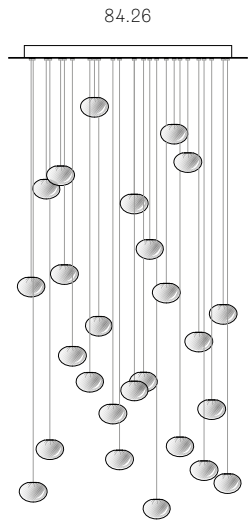

NON-ADJUSTABLE LENGTH

up to 3000
standard
up to 30500
custom

1000 x 335

600

1100 x 370

755

All dimensions are in millimeters (mm)
unless otherwise specified.