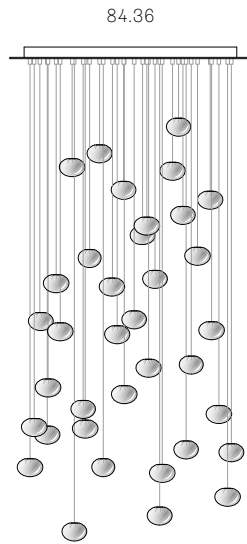

NON-ADJUSTABLE LENGTH

up to 3000
standard
up to 30500
custom

1000 x 335

600

1100 x 370

755

All dimensions are in millimeters (mm)
unless otherwise specified.