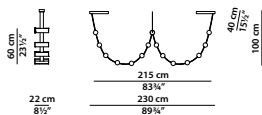

Dimmerazione: **1-10** alimentatore standard già compatibile.

Dimming: **1-10** standard power supply already compatible.

DALI con supplemento/**TAGLIO DI FASE** con supplemento.

DALI with surcharge/**PHASE CUT** with surcharge.

245 x 22 h130 cm - 95½ x 8½ h50¾"

B2 - Sospensione. Hanging lamp.

Striscia LED 2700K - 20W/MT. 14 corpi lampada.
9682 lumen.
2700K LED strip - 20W/MT. 14 lighting fixtures.
9682 lumens.