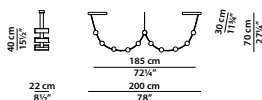

DALI con supplemento/**TAGLIO DI FASE** con supplemento.

DALI with surcharge/**PHASE CUT** with surcharge.

200 x 22 h70 cm - 78 x 8½ h27¼"

B4 - Sospensione. Hanging lamp.

Striscia LED 2700K - 20W/MT. 10 corpi lampada.
5842 lumen.
2700K LED strip - 20W/MT. 10 lighting fixtures.
5842 lumens.