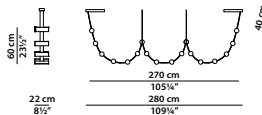

Dimmerazione: **1-10** alimentatore standard già compatibile.

Dimming: **1-10** standard power supply already compatible.

DALI con supplemento/**TAGLIO DI FASE** con supplemento.

DALI with surcharge/**PHASE CUT** with surcharge.

290 x 22 h130 cm - 113 x 8½ h50¾"

C2 - Sospensione. Hanging lamp.

Striscia LED 2700K - 20W/MT. 16 corpi lampada.
11040 lumen.
2700K LED strip - 20W/MT. 16 lighting fixtures.
11040 lumens.