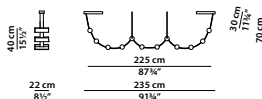

Dimmerazione: **1-10** alimentatore standard già compatibile.

Dimming: **1-10** standard power supply already compatible.

DALI con supplemento/**TAGLIO DI FASE** con supplemento.

DALI with surcharge/**PHASE CUT** with surcharge.

280 x 22 h100 cm - 109¼ x 8½ h39"

C3 - Sospensione. Hanging lamp.

Striscia LED 2700K - 20W/MT. 16 corpi lampada.
11040 lumen.
2700K LED strip - 20W/MT. 16 lighting fixtures.
11040 lumens.