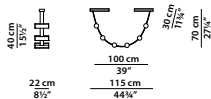

Modello: lampada con fonte luminosa a led. Modello che necessita di montaggio.

Struttura: corpi lampada con struttura in tubolare di alluminio rivestito in pelle. Diffusore in vetro. Nastro di collegamento rivestito in pelle con cucitura in tinta.

Decoro: tappi e dettagli in materiale a scelta.

Model: lamp with led light source. Article with assembly required.

Frame: lamp bodies with structure in leather-covered tubular aluminum. Glass diffuser. Leather-covered connecting tape with matching stitching.

Decoration: caps and details with material by choice.

FINITURE DISPONIBILI/AVAILABLE FINISHES

115 x 22 h70 cm – 44³/₄ x 8¹/₂ h27¹/₄"

A4 - Sospensione. Hanging lamp.

Striscia LED 2700K - 20W/MT. 6 corpi lampada.
4153 lumen.
2700K LED strip - 20W/MT. 6 lighting fixtures.
4153 lumens.

Dimmerazione: **1-10** alimentatore standard già compatibile.

Dimming: **1-10** standard power supply already compatible.

DALI con supplemento/**TAGLIO DI FASE** con supplemento.

DALI with surcharge/**PHASE CUT** with surcharge.

130 x 22 h100 cm – 50³/₄ x 8¹/₂ h39"

A3 - Sospensione. Hanging lamp.

Striscia LED 2700K - 20W/MT. 8 corpi lampada.
5533 lumen.
2700K LED strip - 20W/MT. 8 lighting fixtures.
5533 lumens.

Dimmerazione: **1-10** alimentatore standard già compatibile.

Dimming: **1-10** standard power supply already compatible.

DALI con supplemento/**TAGLIO DI FASE** con supplemento.

DALI with surcharge/**PHASE CUT** with surcharge.