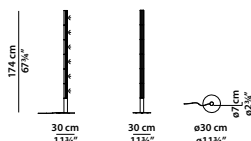

PHASE CUT with surcharge

DALI with surcharge.

Ø30 h174 cm - Ø11¾ x h67¾"

Lampada da terra. Floor lamp.

Striscia LED 2700K - 20W/mt. Alimentatore 110/240V - 24V. 5760 lumen.

2700K LED strip - 20W/mt. 110/240V - 24V power supply. 5760 lumens.