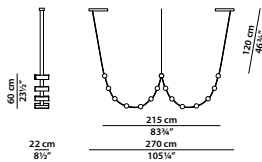

Dimmerazione: **1-10** alimentatore standard già compatibile.

Dimming: **1-10** standard power supply already compatible.

DALI con supplemento/**TAGLIO DI FASE** con supplemento.

DALI with surcharge/**PHASE CUT** with surcharge.

235 x 22 h70 cm - 91¾ x 8½ h27¼"

C4 - Sospensione. Hanging lamp.

Striscia LED 2700K - 20W/MT. 10 corpi lampada.
5842 lumen.
2700K LED strip - 20W/MT. 10 lighting fixtures.
5842 lumens.