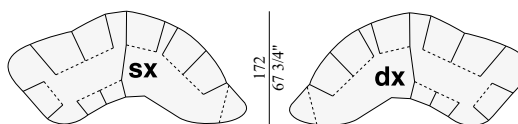

Undercover in polyamide.

Cover back in Lycra.

Technically removable cover.

On request, product can be realised also according to other regulations.

FLP010

divano  
sofa  
canapé  
Sofa

FLP020

"Sky Kiss"