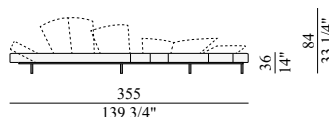

Undercover in polyamide.

Cover back in Lycra.

Technically removable cover.

On request, product can be realised also according to other regulations.

FLP010

divano  
sofa  
canapé  
Sofa

FLP020

"Sky Kiss"