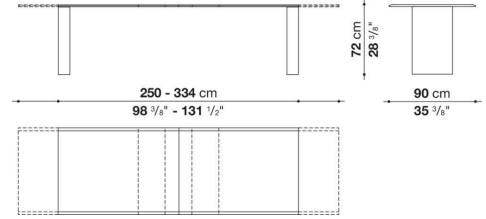

Technical drawings

TSE250A