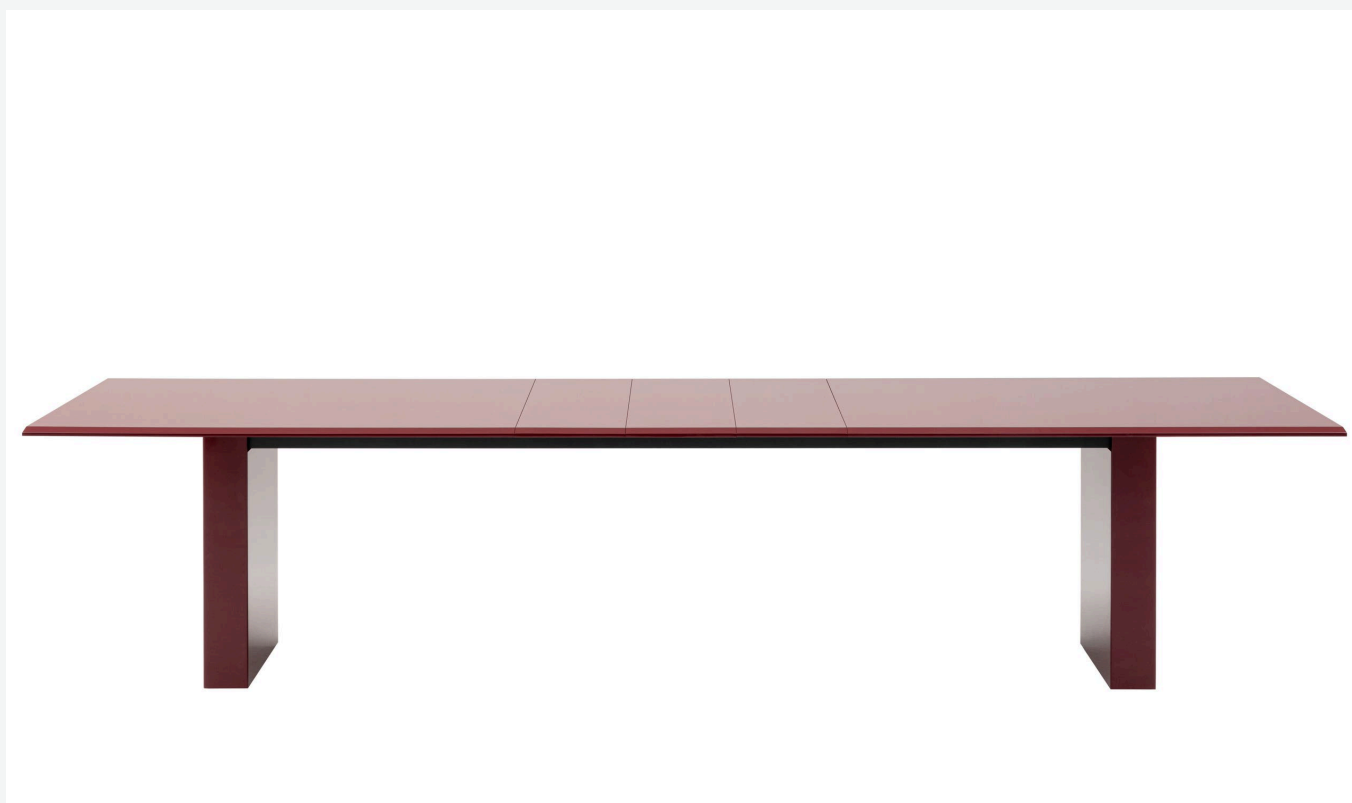

Assiale

TABLES

2024

Piero Lissoni

Description

Assiale is a table that stands out for its essential design, strongly distinctive presence and contemporary character. It is offered in two versions: extendable and fixed. Characteristic of the extendable version is the special extension system that allows the size of the table to be enlarged by simply sliding the top. Thanks to this system, the 210 cm top extends up to 294 cm, while the 250 cm top reaches 334 cm, thus adapting to different space and usage requirements. The table in the extendable version is available with a glossy or satin lacquered finish in all the colours of the B&B Italia's collection. The table in the fixed version, in two sizes with a 250 cm and 294 cm top, is made of Levanto red marble that gives it a monumental appearance while maintaining the essentiality of the design.

Technical information

Top

wood fibre or marble (glossy polyester finish) supported by steel sheet

Legs

wood fibre or wood covered in marble (glossy polyester finish)

Frame

aluminium

Ferrules