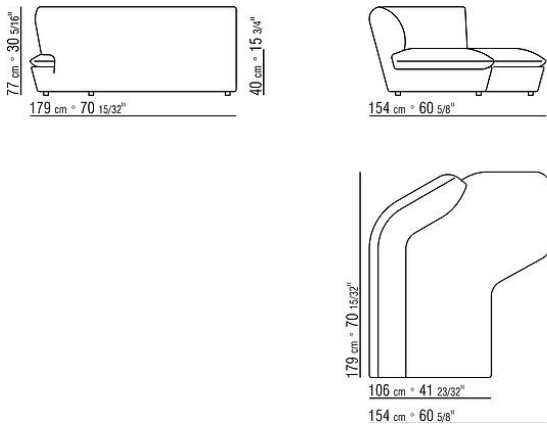

COD. 02F425 LONG CORNER L