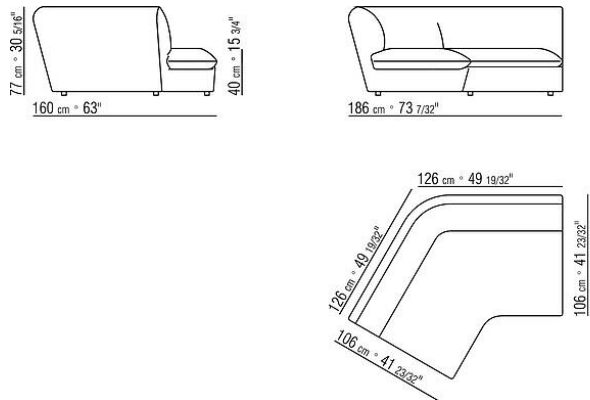

COD. 02F430 CORNER