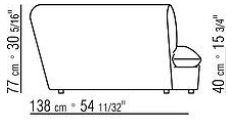

COD. 02F432 CORNER SLANTED