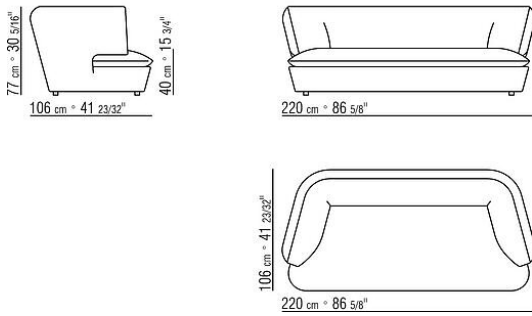

Feet made of thermoplastic material

Upholstery is removable in both the fabric and leather versions

COD. 02F404 SOFA

COD. 02F405 SOFA

COD. 02F411 END UNIT L

COD. 02F413 END UNIT L

COD. 02F415 END UNIT L

COD. 02F423 LONG CORNER L