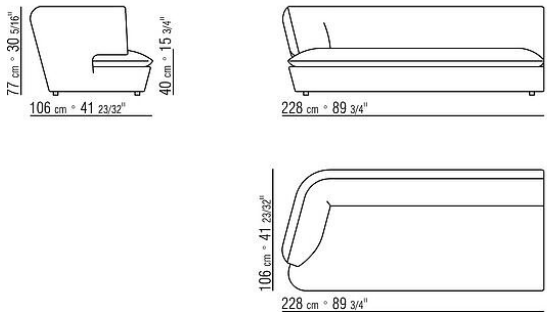

Feet made of thermoplastic material

Upholstery is removable in both the fabric and leather versions

COD. 02F404 SOFA

COD. 02F405 SOFA

COD. 02F411 END UNIT L

COD. 02F413 END UNIT L

COD. 02F415 END UNIT L

COD. 02F423 LONG CORNER L