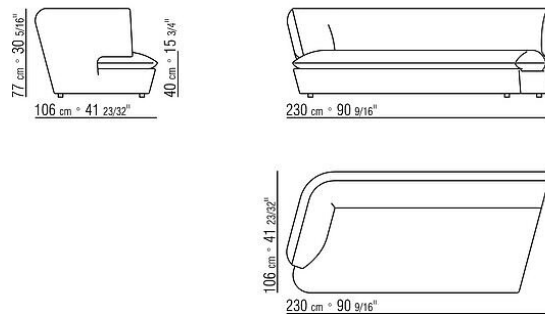

COD. 02F447 TERMINAL UNIT SLANTED L

COD. 02F461 END UNIT SLANTED L

COD. 02F463 END UNIT SLANTED L

COD. 02F465 END UNIT SLANTED L

COD. 02F471 SIX SIDED END UNIT L

COD. 02F473 SIX SIDED END UNIT L

COD. 02F475 SIX SIDED TERMINAL UNIT L