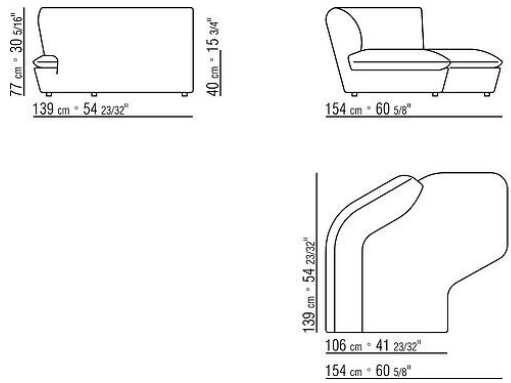

Feet made of thermoplastic material

Upholstery is removable in both the fabric and leather versions

COD. 02F404 SOFA

COD. 02F405 SOFA

COD. 02F411 END UNIT L

COD. 02F413 END UNIT L

COD. 02F415 END UNIT L

COD. 02F423 LONG CORNER L