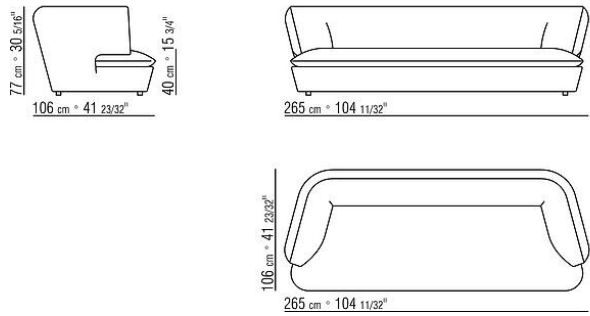

Feet made of thermoplastic material

Upholstery is removable in both the fabric and leather versions

COD. 02F404 SOFA

COD. 02F405 SOFA

COD. 02F411 END UNIT L

COD. 02F413 END UNIT L

COD. 02F415 END UNIT L

COD. 02F423 LONG CORNER L