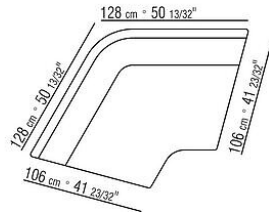

Feet made of thermoplastic material

Upholstery is removable in both the fabric and leather versions

COD. 02F404 SOFA

COD. 02F405 SOFA

COD. 02F411 END UNIT L

COD. 02F413 END UNIT L

COD. 02F415 END UNIT L

COD. 02F423 LONG CORNER L

COD. 02F425 LONG CORNER L

COD. 02F430 CORNER

COD. 02F432 CORNER SLANTED

COD. 02F435 CORNER SLANTED L

COD. 02F439 ISLAND L

COD. 02F441 TERMINAL UNIT L

COD. 02F443 TERMINAL UNIT L

COD. 02F445 TERMINAL UNIT SLANTED L