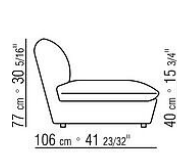

Feet made of thermoplastic material

Upholstery is removable in both the fabric and leather versions

COD. 02F404 SOFA

COD. 02F405 SOFA

COD. 02F411 END UNIT L

COD. 02F413 END UNIT L

COD. 02F415 END UNIT L

COD. 02F423 LONG CORNER L

COD. 02F425 LONG CORNER L

COD. 02F430 CORNER

COD. 02F432 CORNER SLANTED

COD. 02F435 CORNER SLANTED L

COD. 02F439 ISLAND L

COD. 02F441 TERMINAL UNIT L

COD. 02F443 TERMINAL UNIT L

COD. 02F445 TERMINAL UNIT SLANTED L