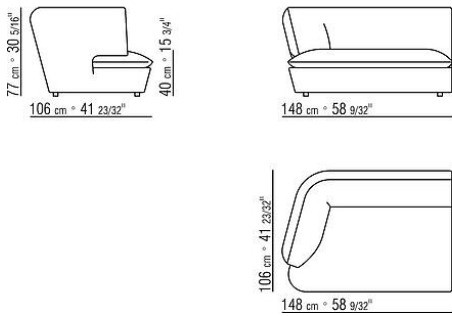

Feet made of thermoplastic material

Upholstery is removable in both the fabric and leather versions

COD. 02F404 SOFA

COD. 02F405 SOFA

COD. 02F411 END UNIT L

COD. 02F413 END UNIT L

COD. 02F415 END UNIT L

COD. 02F423 LONG CORNER L