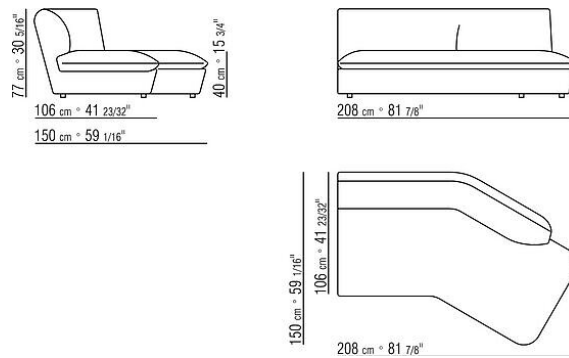

COD. 02F477 SIX SIDED TERMINAL UNIT L