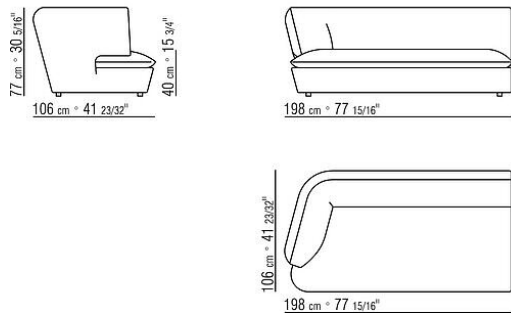

Feet made of thermoplastic material

Upholstery is removable in both the fabric and leather versions

COD. 02F404 SOFA

COD. 02F405 SOFA

COD. 02F411 END UNIT L

COD. 02F413 END UNIT L

COD. 02F415 END UNIT L

COD. 02F423 LONG CORNER L