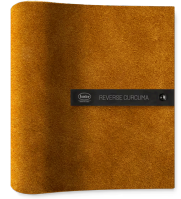

Reverse Curcuma