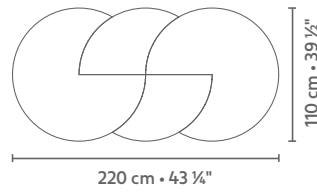

If you have any questions, please contact your LINTELOO dealer or LINTELOO's customer service department.

DIMENSIONS

dining table 165 x 110

dining table 220 x 110

dining table 275 x 110

coffee table 120 x 115