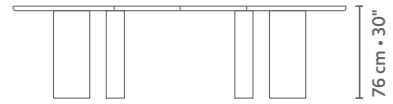

If you have any questions, please contact your LINTELOO dealer or LINTELOO's customer service department.

DIMENSIONS

dining table 165 x 110

dining table 220 x 110

dining table 275 x 110

coffee table 120 x 115