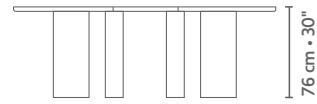

If you have any questions, please contact your LINTELOO dealer or LINTELOO's customer service department.

DIMENSIONS

dining table 165 x 110

dining table 220 x 110

dining table 275 x 110

coffee table 120 x 115