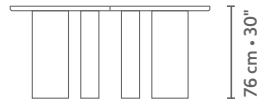

If you have any questions, please contact your LINTELOO dealer or LINTELOO's customer service department.

DIMENSIONS

dining table 165 x 110

dining table 220 x 110

dining table 275 x 110

coffee table 120 x 115