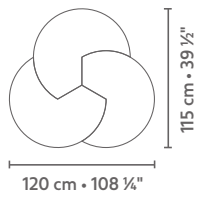

If you have any questions, please contact your LINTELOO dealer or LINTELOO's customer service department.

DIMENSIONS

dining table 165 x 110

dining table 220 x 110

dining table 275 x 110

coffee table 120 x 115