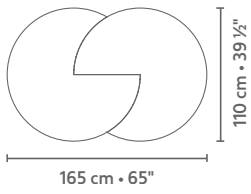

If you have any questions, please contact your LINTELOO dealer or LINTELOO's customer service department.

DIMENSIONS

dining table 165 x 110

dining table 220 x 110

dining table 275 x 110

coffee table 120 x 115