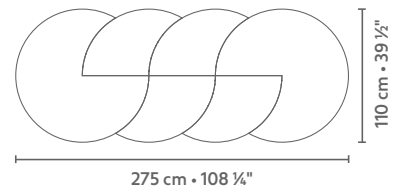

If you have any questions, please contact your LINTELOO dealer or LINTELOO's customer service department.

DIMENSIONS

dining table 165 x 110

dining table 220 x 110

dining table 275 x 110

coffee table 120 x 115