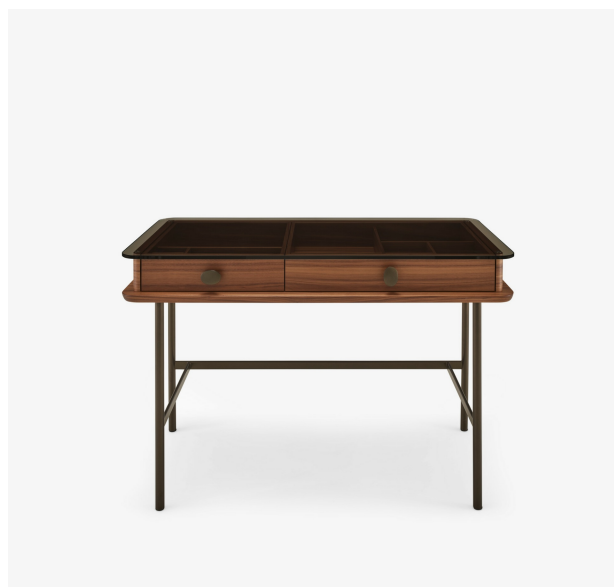

# DESK - SECRETAIRE INDISCRET

**Designer**

Constance Frapolli

## **Dimensions**

Height 750 mm | Width 1,100 mm | Depth 550 mm |  
Weight 46.8 kg

**Technical characteristics**